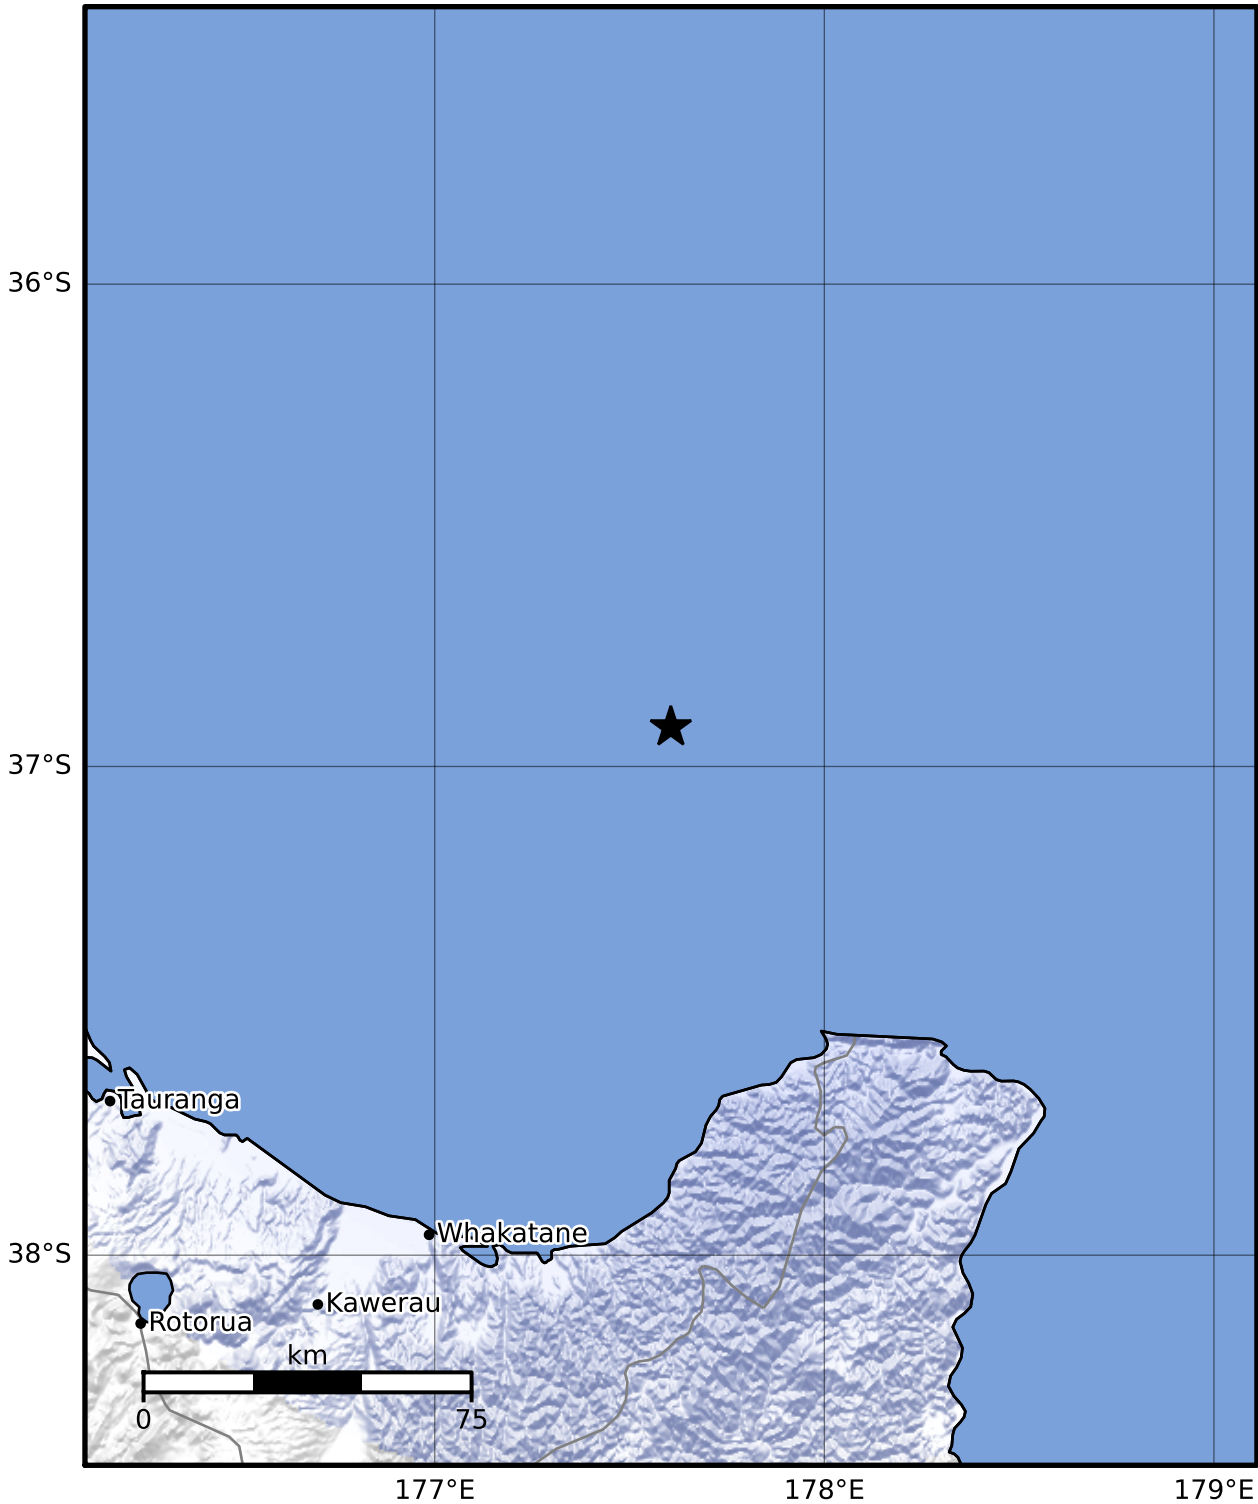

Macroseismic Intensity Map GNS Science

ShakeMap: Raukumara Plain

May 23, 2023 17:18:59 UTC M3.3 S36.92 E177.61 Depth: 122.1km ID:2023p385733

SHAKING	Not felt	Weak	Light	Moderate	Strong	Very strong	Severe	Violent	Extreme
DAMAGE	None	None	None	Very light	Light	Moderate	Moderate/heavy	Heavy	Very heavy
PGA(%g)	<0.0464	0.29	1.63	5.16	12.5	22.4	40.2	72.2	>129
PGV(cm/s)	<0.0215	0.125	1.04	4.31	14.5	26.4	48.3	88.4	>162
INTENSITY	I	II-III	IV	V	VI	VII	VIII	IX	X+

Scale based on Moratalla et al.(2021) and Worden et al.(2012) Version 1: Processed 2023-05-23T17:54:21Z

△ Seismic Instrument ○ Reported Intensity ★ Epicenter