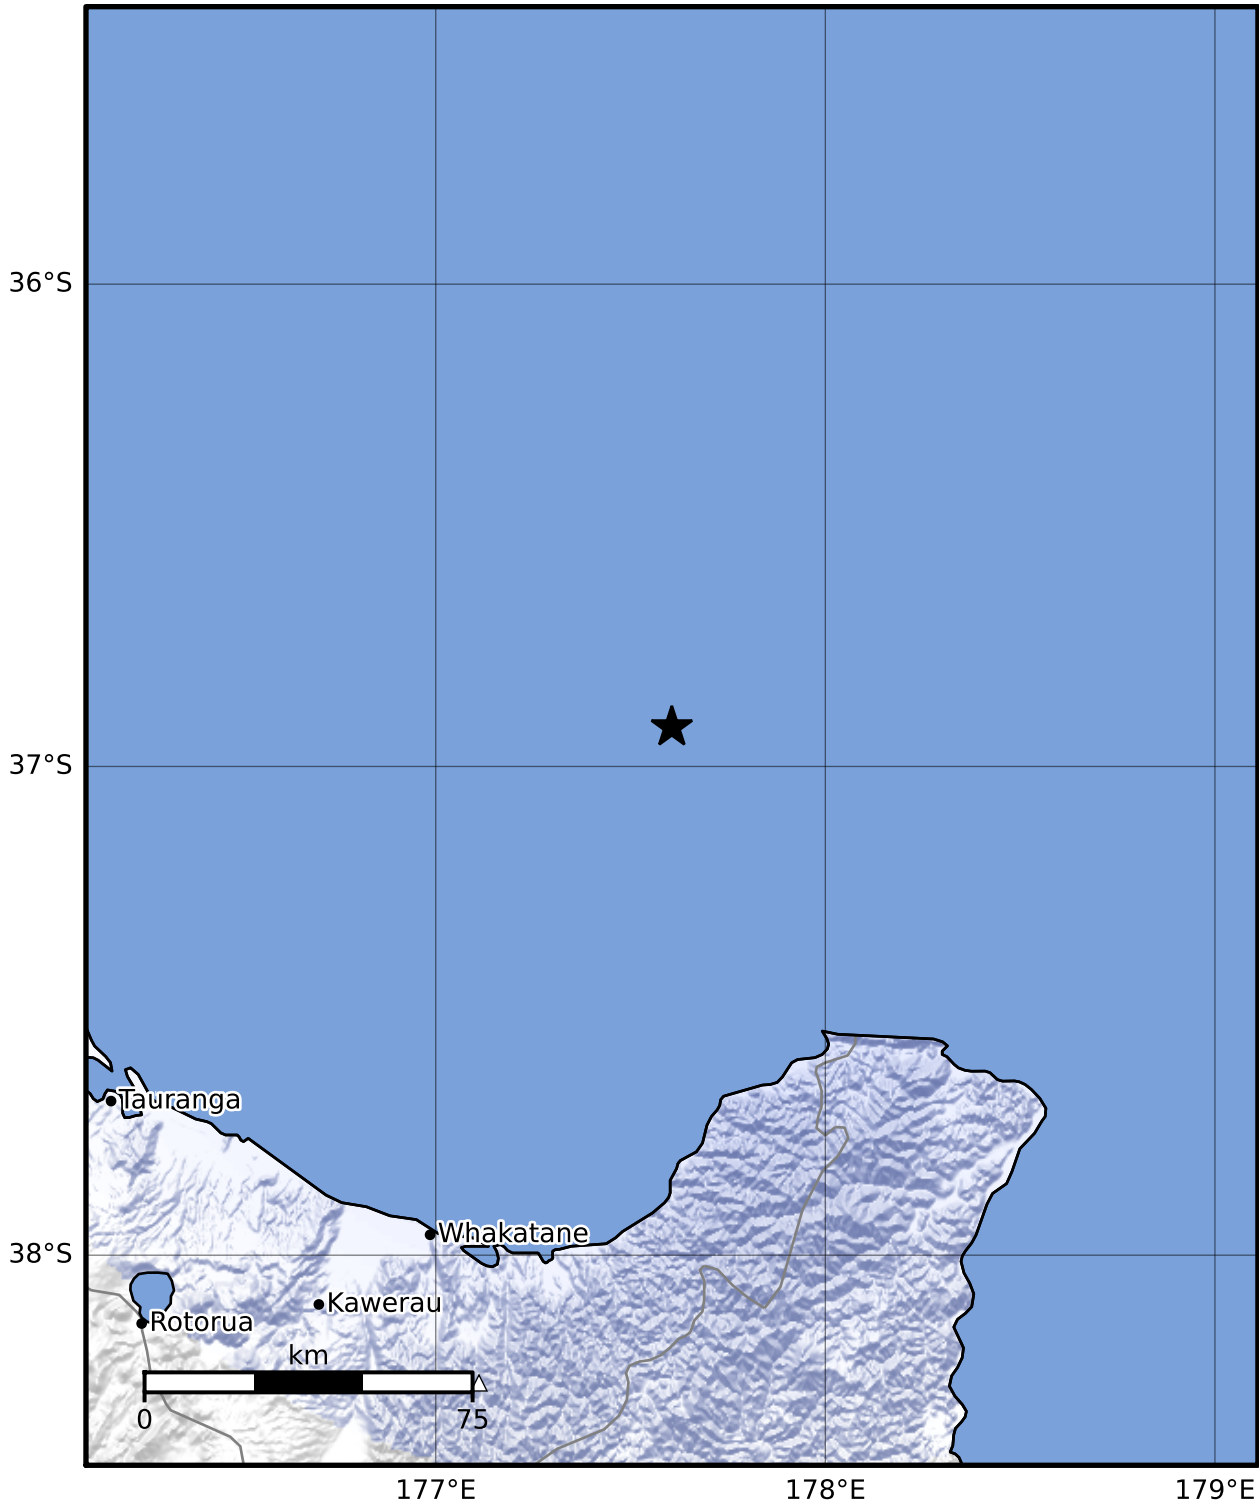

Macroseismic Intensity Map GNS Science

ShakeMap: Raukumara Plain

May 23, 2023 17:18:59 UTC M3.3 S36.92 E177.61 Depth: 122.1km ID:2023p385733

SHAKING	Not felt	Weak	Light	Moderate	Strong	Very strong	Severe	Violent	Extreme
DAMAGE	None	None	None	Very light	Light	Moderate	Moderate/heavy	Heavy	Very heavy
PGA(%g)	<0.0464	0.29	1.63	5.16	12.5	22.4	40.2	72.2	>129
PGV(cm/s)	<0.0215	0.125	1.04	4.31	14.5	26.4	48.3	88.4	>162
INTENSITY	I	II-III	IV	V	VI	VII	VIII	IX	X+

Scale based on Moratalla et al.(2021) and Worden et al.(2012) Version 4: Processed 2023-05-23T19:19:56Z

△ Seismic Instrument ○ Reported Intensity

★ Epicenter