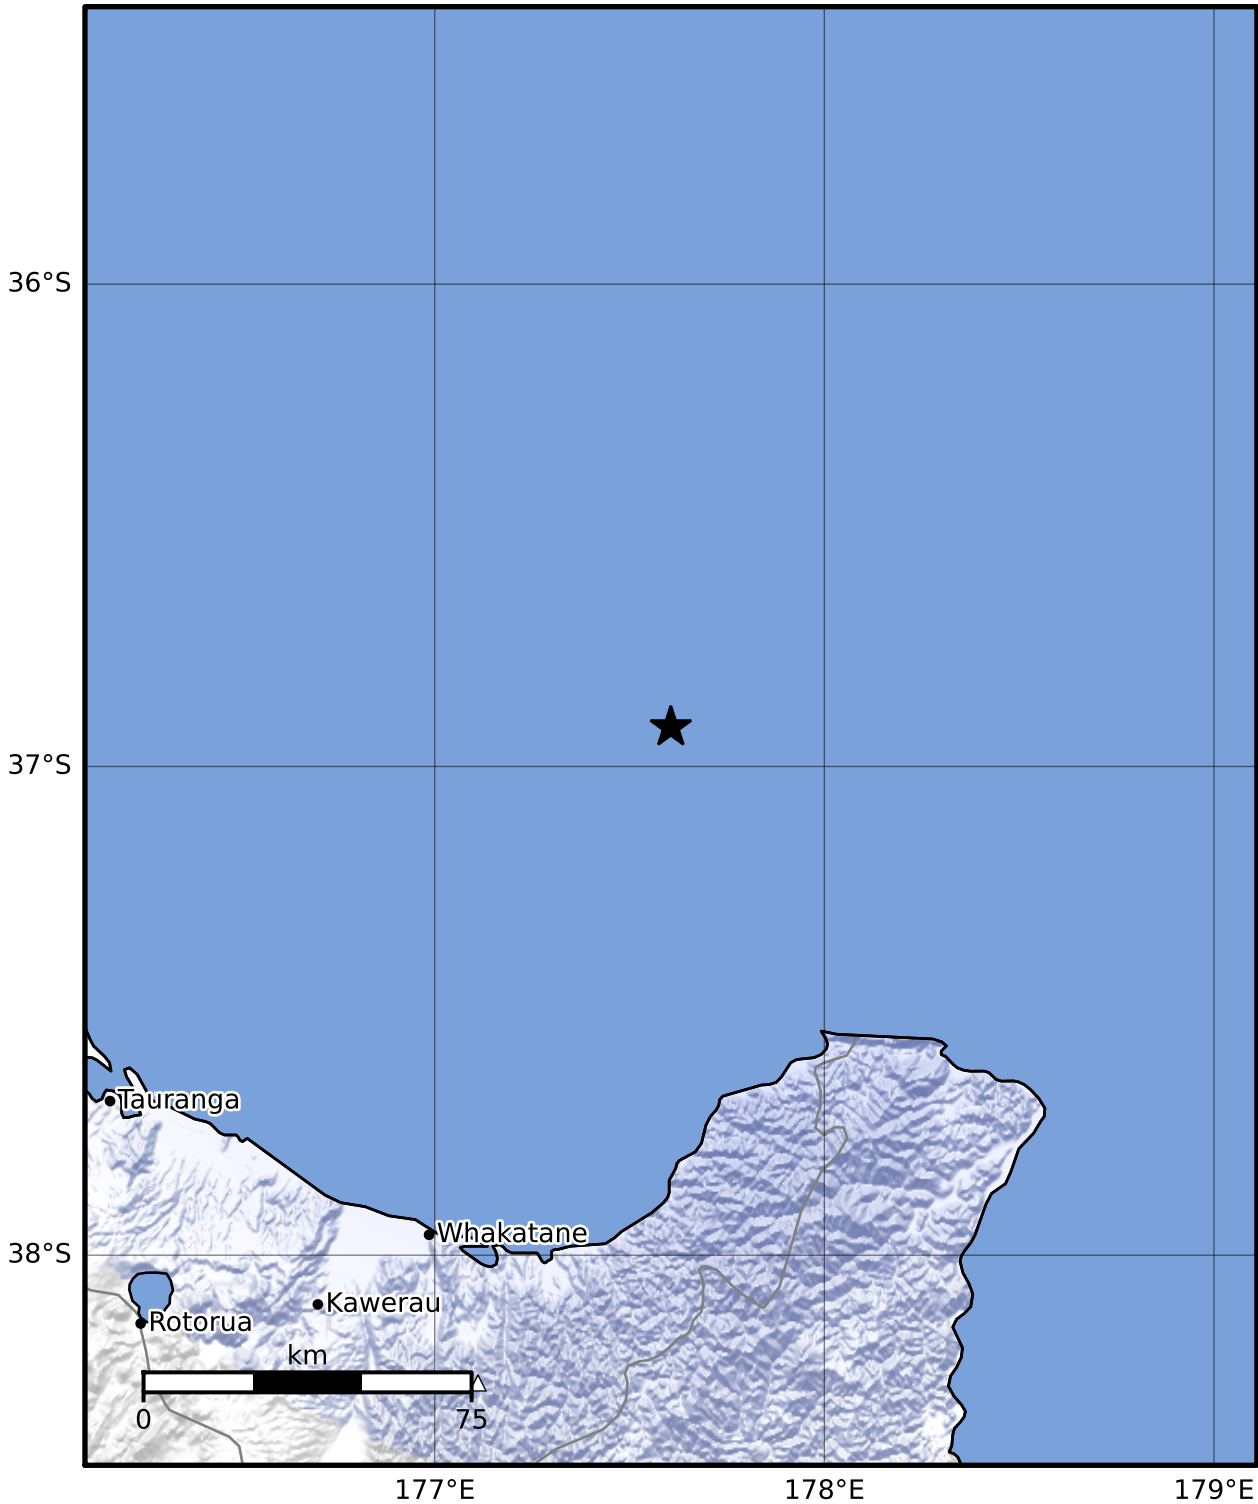

Macroseismic Intensity Map GNS Science

ShakeMap: Raukumara Plain

May 23, 2023 17:18:59 UTC M3.3 S36.92 E177.61 Depth: 122.1km ID:2023p385733

SHAKING	Not felt	Weak	Light	Moderate	Strong	Very strong	Severe	Violent	Extreme
DAMAGE	None	None	None	Very light	Light	Moderate	Moderate/heavy	Heavy	Very heavy
PGA(%g)	<0.0464	0.29	1.63	5.16	12.5	22.4	40.2	72.2	>129
PGV(cm/s)	<0.0215	0.125	1.04	4.31	14.5	26.4	48.3	88.4	>162
INTENSITY	I	II-III	IV	V	VI	VII	VIII	IX	X+

Scale based on Moratalla et al.(2021) and Worden et al.(2012) Version 7: Processed 2023-05-24T17:19:45Z
 Δ Seismic Instrument ○ Reported Intensity ★ Epicenter