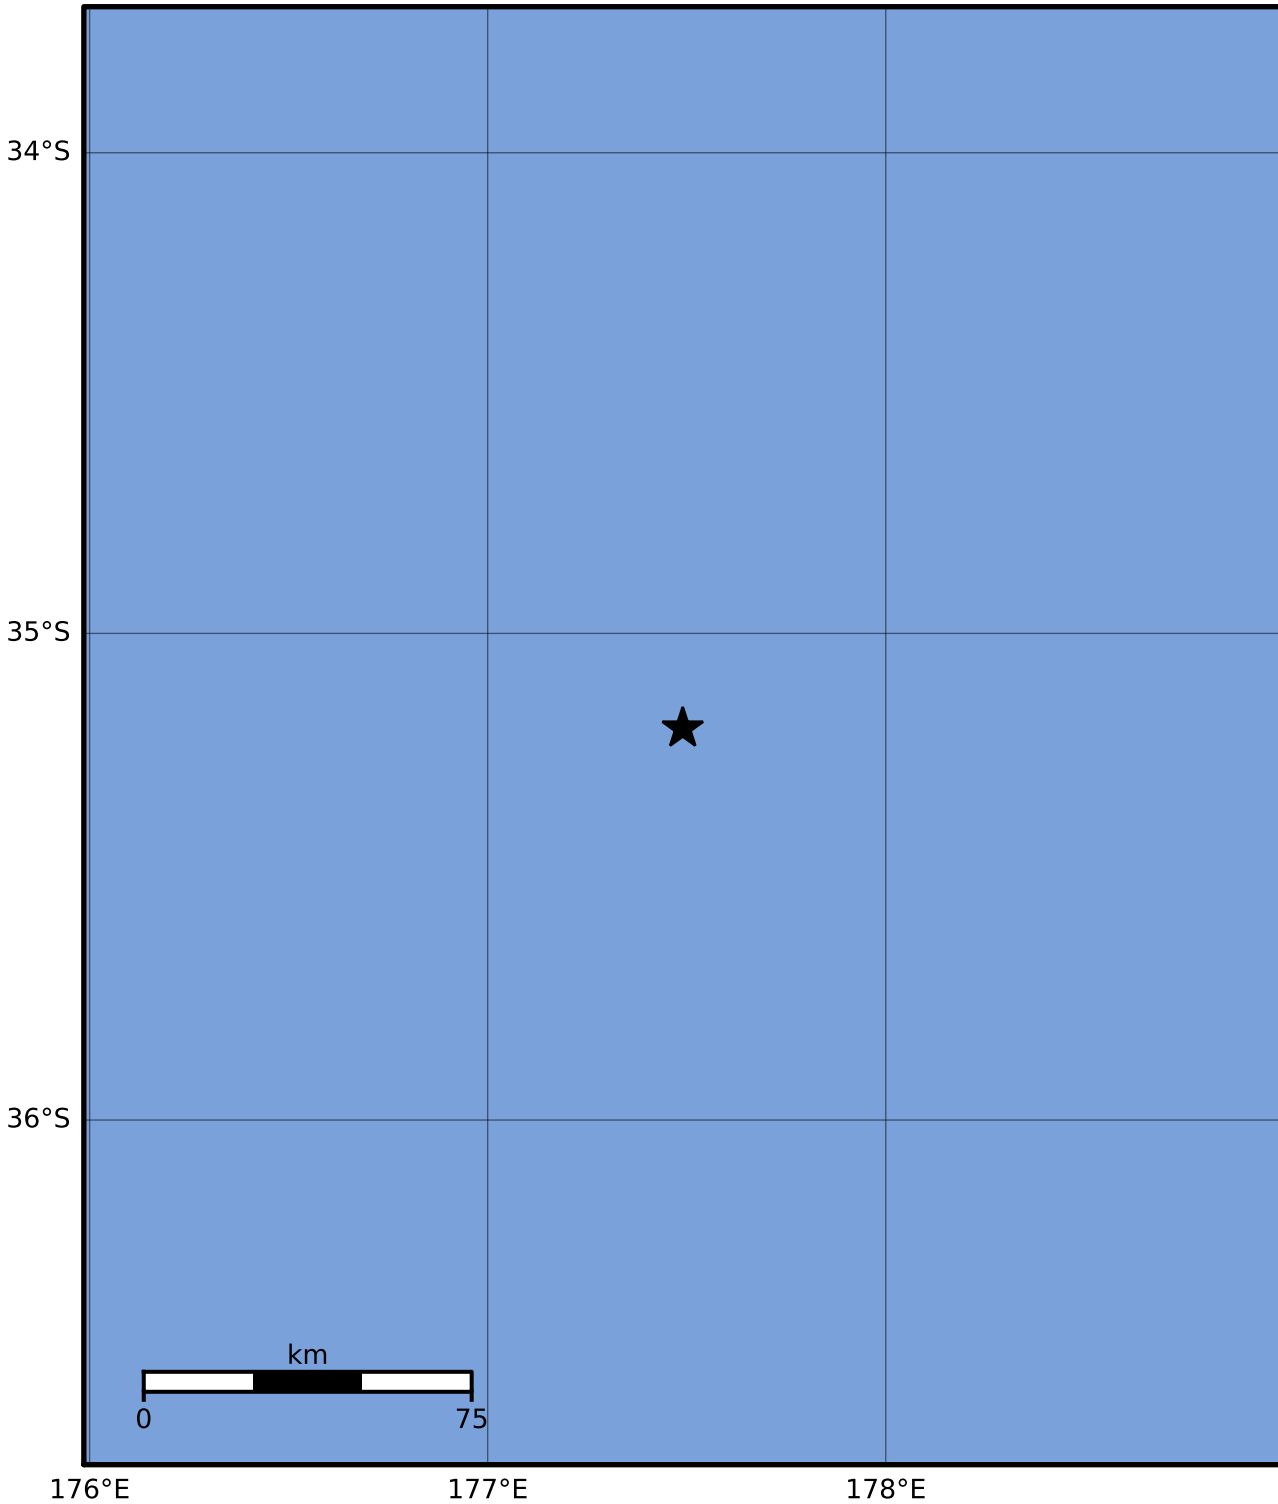

Macroseismic Intensity Map GNS Science

ShakeMap: Raukumara Plain

May 24, 2023 19:55:31 UTC M3.4 S35.20 E177.49 Depth: 520.7km ID:2023p388730

SHAKING	Not felt	Weak	Light	Moderate	Strong	Very strong	Severe	Violent	Extreme
DAMAGE	None	None	None	Very light	Light	Moderate	Moderate/heavy	Heavy	Very heavy
PGA(%g)	<0.0464	0.29	1.63	5.16	12.5	22.4	40.2	72.2	>129
PGV(cm/s)	<0.0215	0.125	1.04	4.31	14.5	26.4	48.3	88.4	>162
INTENSITY	I	II-III	IV	V	VI	VII	VIII	IX	X+

Scale based on Moratalla et al.(2021) and Worden et al.(2012) Version 2: Processed 2023-05-24T20:10:05Z
 Δ Seismic Instrument ○ Reported Intensity ★ Epicenter