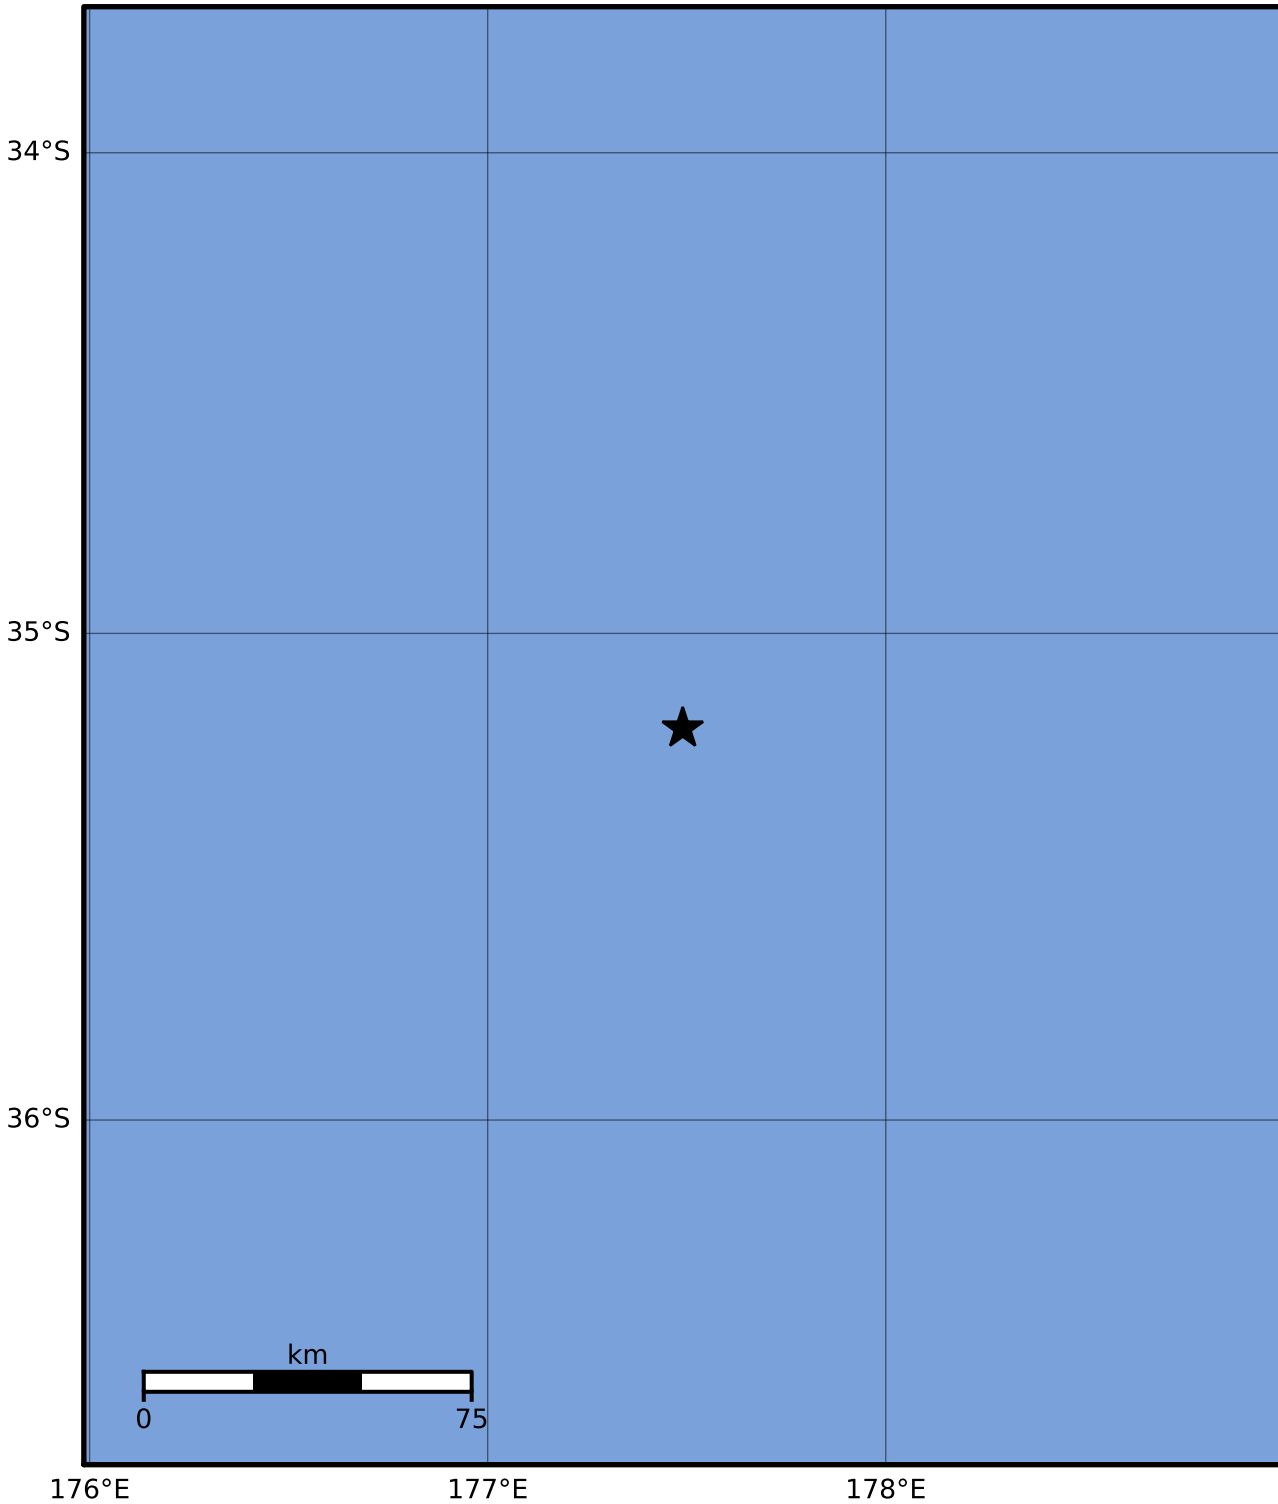

Macroseismic Intensity Map GNS Science

ShakeMap: Raukumara Plain

May 24, 2023 19:55:31 UTC M3.4 S35.20 E177.49 Depth: 520.7km ID:2023p388730

SHAKING	Not felt	Weak	Light	Moderate	Strong	Very strong	Severe	Violent	Extreme
DAMAGE	None	None	None	Very light	Light	Moderate	Moderate/heavy	Heavy	Very heavy
PGA(%g)	<0.0464	0.29	1.63	5.16	12.5	22.4	40.2	72.2	>129
PGV(cm/s)	<0.0215	0.125	1.04	4.31	14.5	26.4	48.3	88.4	>162
INTENSITY	I	II-III	IV	V	VI	VII	VIII	IX	X+

Scale based on Moratalla et al.(2021) and Worden et al.(2012) Version 3: Processed 2023-05-24T20:15:11Z
 Δ Seismic Instrument ○ Reported Intensity ★ Epicenter