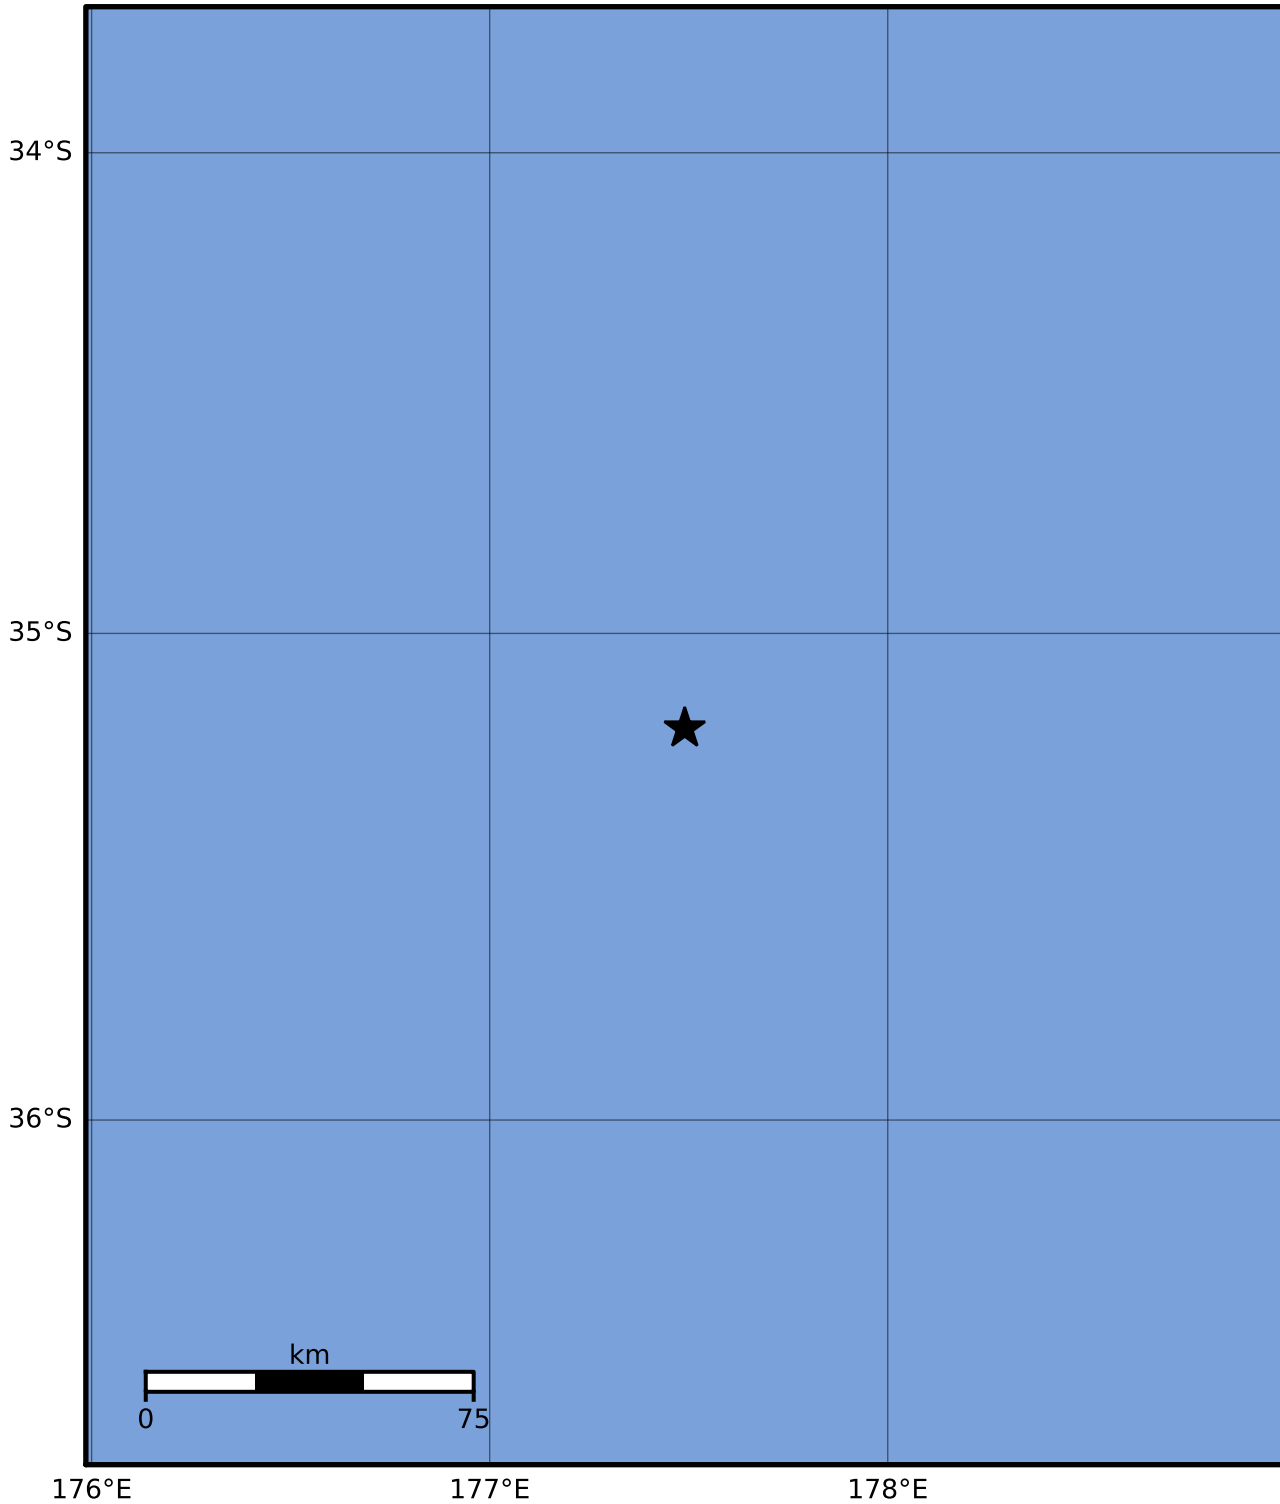

Macroseismic Intensity Map GNS Science

ShakeMap: Raukumara Plain

May 24, 2023 19:55:31 UTC M3.4 S35.20 E177.49 Depth: 520.7km ID:2023p388730

SHAKING	Not felt	Weak	Light	Moderate	Strong	Very strong	Severe	Violent	Extreme
DAMAGE	None	None	None	Very light	Light	Moderate	Moderate/heavy	Heavy	Very heavy
PGA(%g)	<0.0464	0.29	1.63	5.16	12.5	22.4	40.2	72.2	>129
PGV(cm/s)	<0.0215	0.125	1.04	4.31	14.5	26.4	48.3	88.4	>162
INTENSITY	I	II-III	IV	V	VI	VII	VIII	IX	X+

Scale based on Moratalla et al.(2021) and Worden et al.(2012) Version 4: Processed 2023-05-24T20:20:13Z
 Δ Seismic Instrument ○ Reported Intensity ★ Epicenter