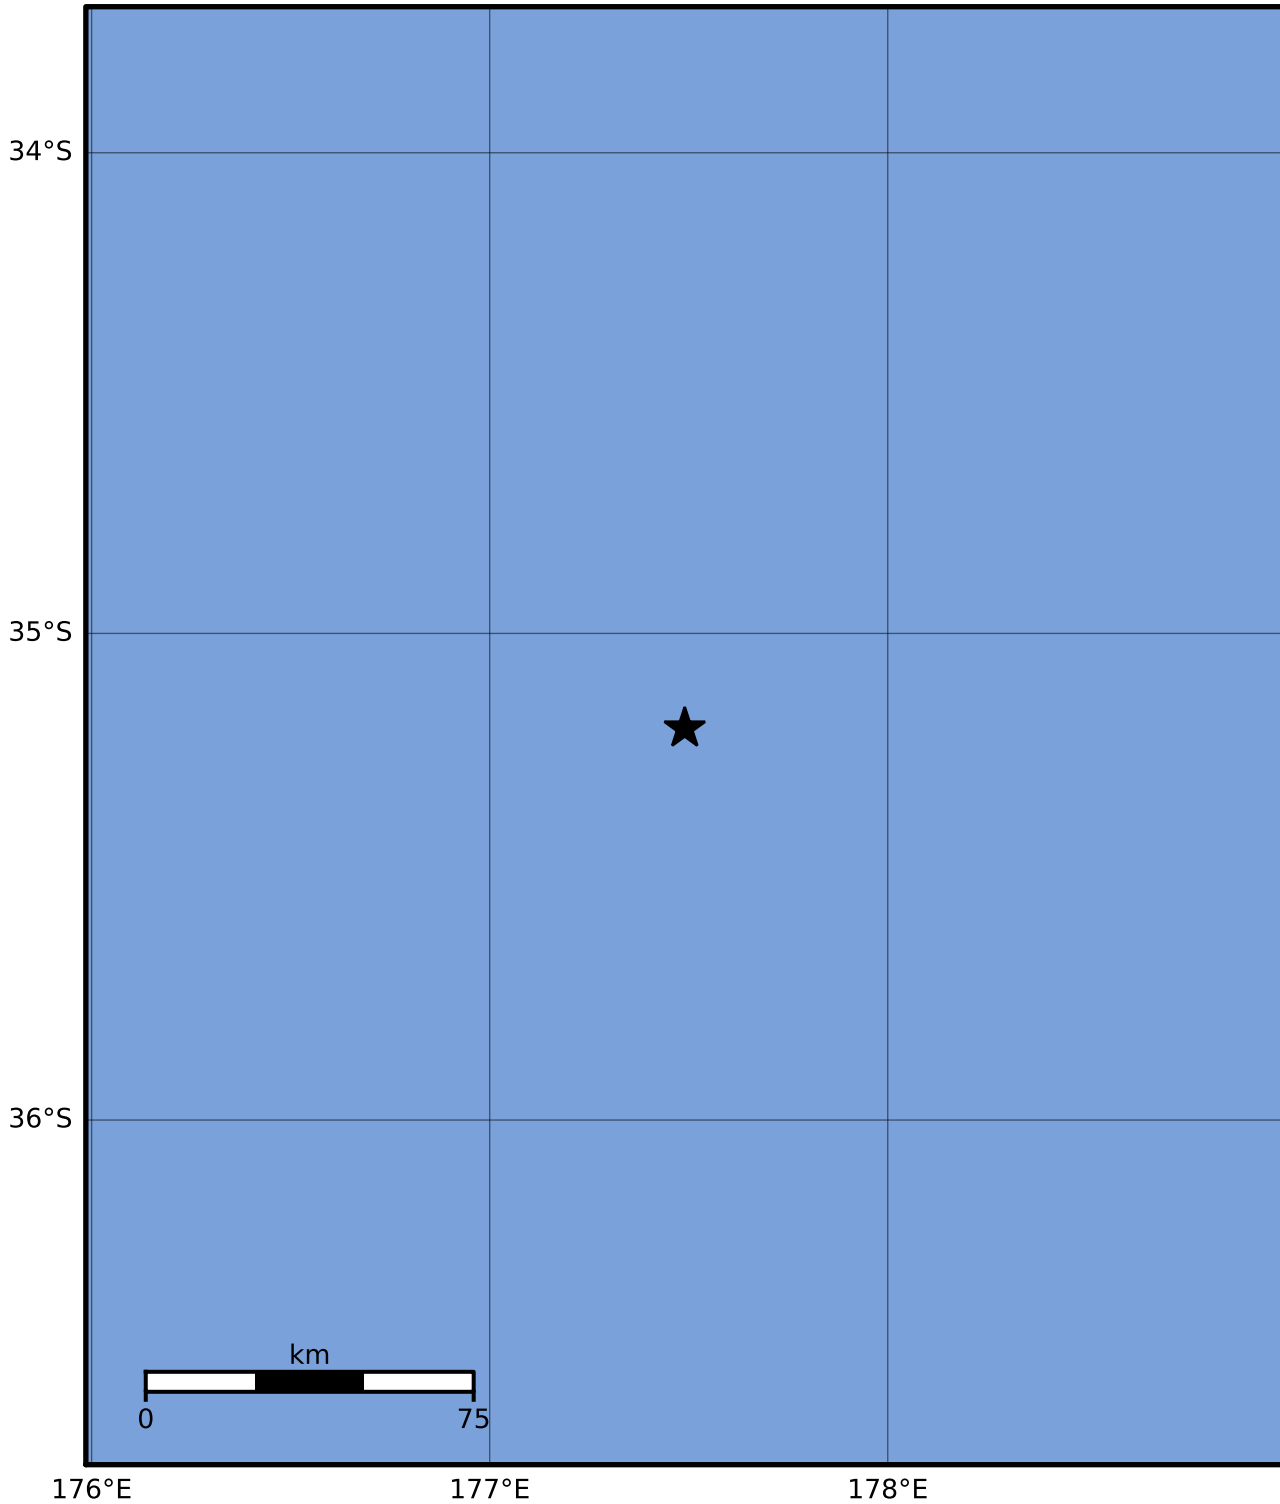

Macroseismic Intensity Map GNS Science

ShakeMap: Raukumara Plain

May 24, 2023 19:55:31 UTC M3.4 S35.20 E177.49 Depth: 520.7km ID:2023p388730

SHAKING	Not felt	Weak	Light	Moderate	Strong	Very strong	Severe	Violent	Extreme
DAMAGE	None	None	None	Very light	Light	Moderate	Moderate/heavy	Heavy	Very heavy
PGA(%g)	<0.0464	0.29	1.63	5.16	12.5	22.4	40.2	72.2	>129
PGV(cm/s)	<0.0215	0.125	1.04	4.31	14.5	26.4	48.3	88.4	>162
INTENSITY	I	II-III	IV	V	VI	VII	VIII	IX	X+

Scale based on Moratalla et al.(2021) and Worden et al.(2012) Version 5: Processed 2023-05-24T20:26:07Z

△ Seismic Instrument ○ Reported Intensity ★ Epicenter