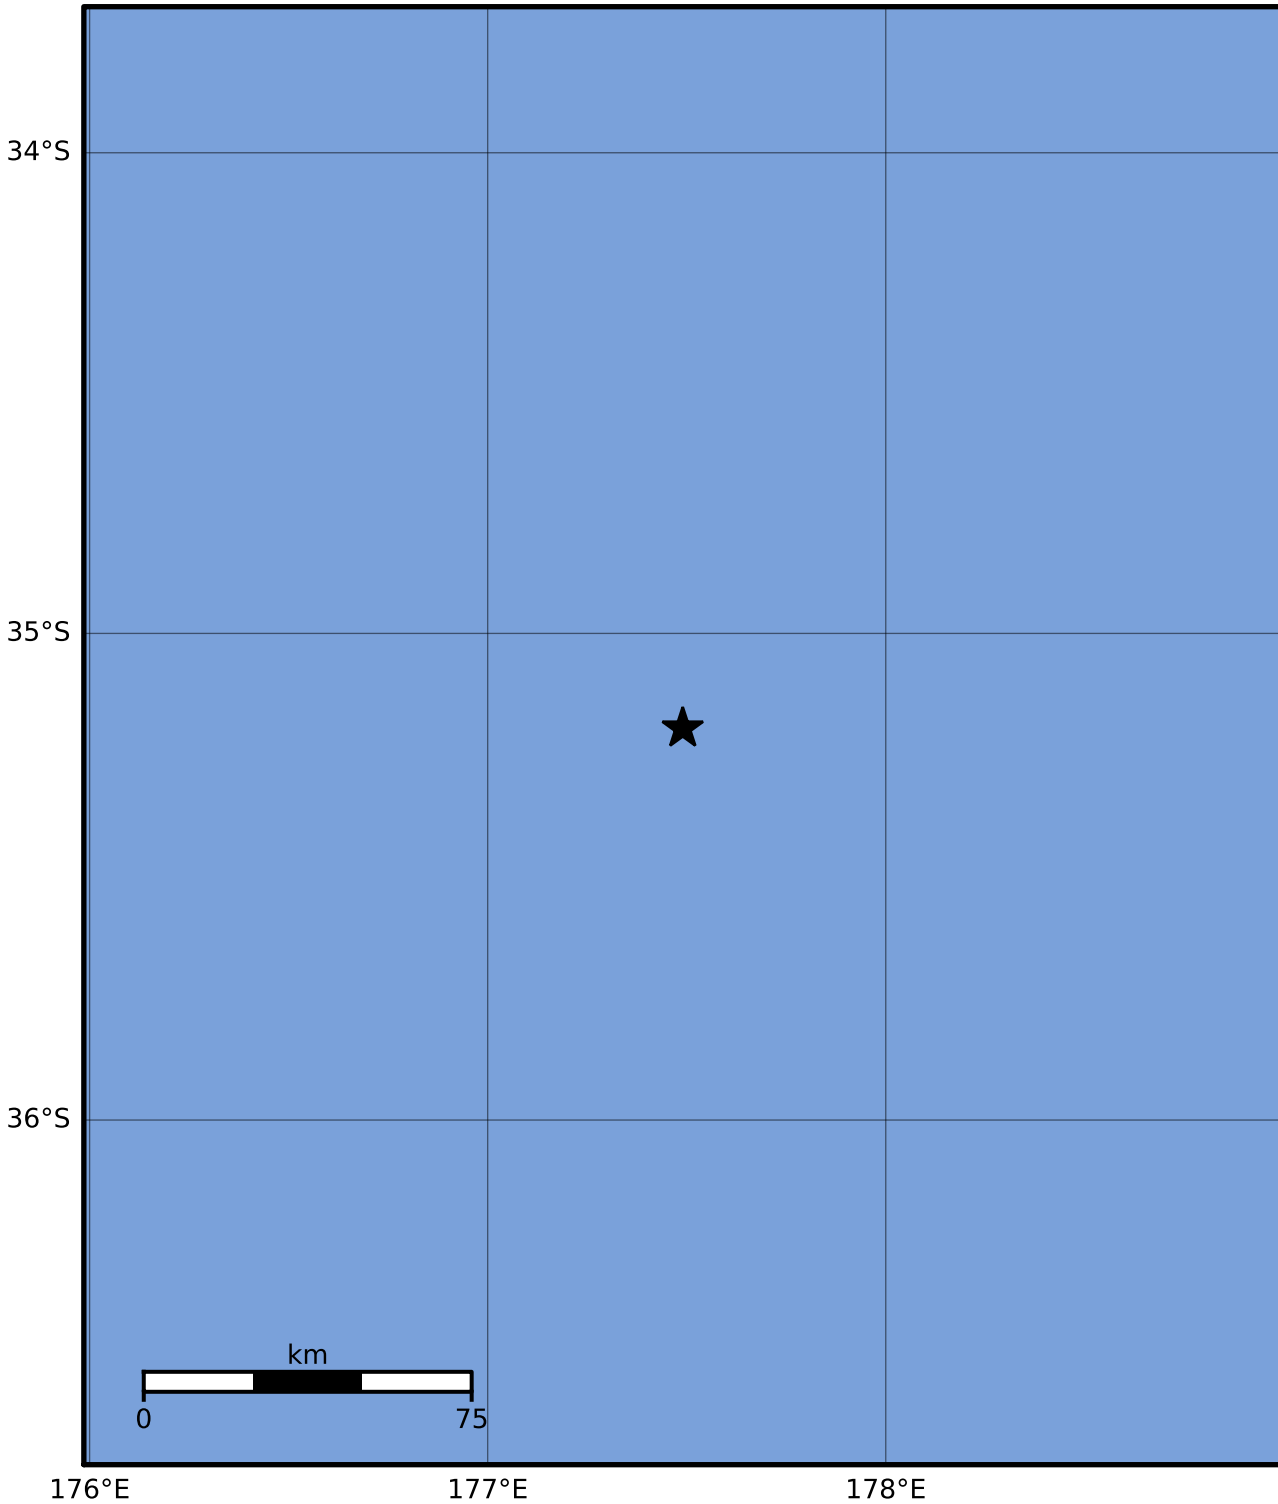

Macroseismic Intensity Map GNS Science

ShakeMap: Raukumara Plain

May 24, 2023 19:55:31 UTC M3.4 S35.20 E177.49 Depth: 520.7km ID:2023p388730

SHAKING	Not felt	Weak	Light	Moderate	Strong	Very strong	Severe	Violent	Extreme
DAMAGE	None	None	None	Very light	Light	Moderate	Moderate/heavy	Heavy	Very heavy
PGA(%g)	<0.0464	0.29	1.63	5.16	12.5	22.4	40.2	72.2	>129
PGV(cm/s)	<0.0215	0.125	1.04	4.31	14.5	26.4	48.3	88.4	>162
INTENSITY	I	II-III	IV	V	VI	VII	VIII	IX	X+

Scale based on Moratalla et al.(2021) and Worden et al.(2012) Version 7: Processed 2023-05-24T21:56:05Z
 Δ Seismic Instrument ○ Reported Intensity ★ Epicenter