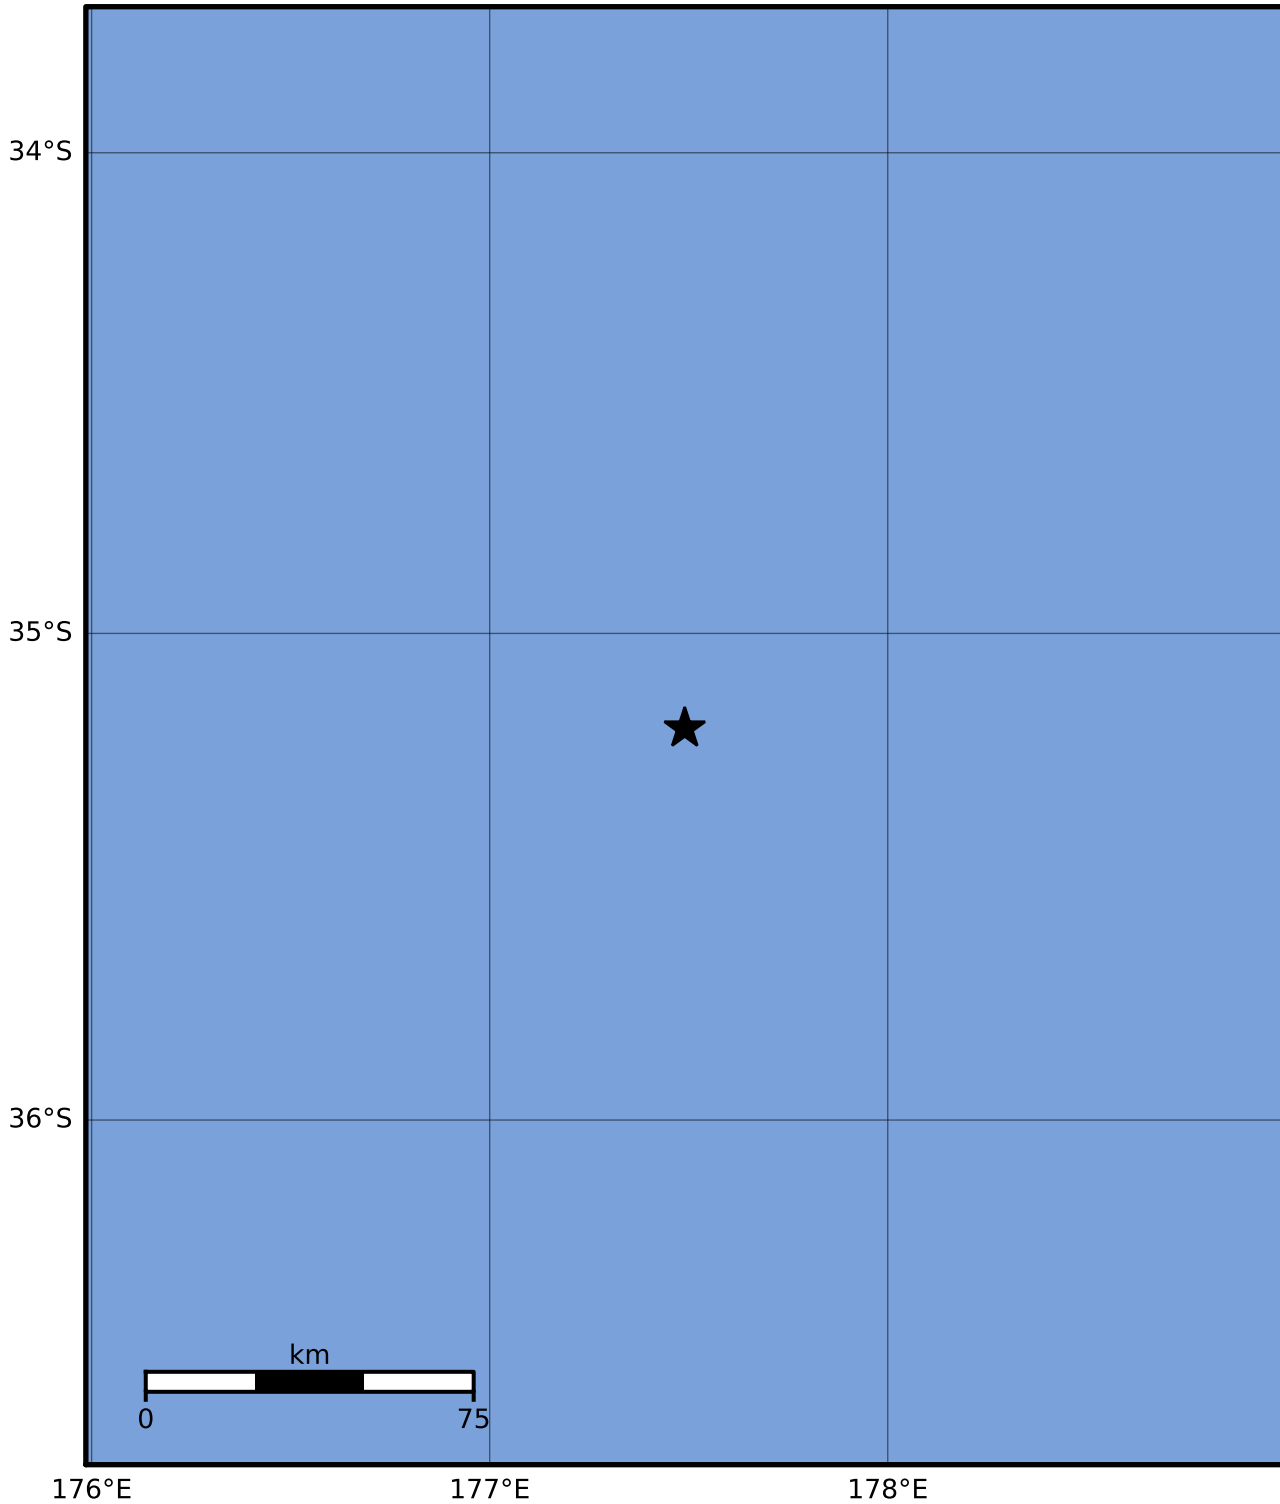

Macroseismic Intensity Map GNS Science

ShakeMap: Raukumara Plain

May 24, 2023 19:55:31 UTC M3.4 S35.20 E177.49 Depth: 520.7km ID:2023p388730

SHAKING	Not felt	Weak	Light	Moderate	Strong	Very strong	Severe	Violent	Extreme
DAMAGE	None	None	None	Very light	Light	Moderate	Moderate/heavy	Heavy	Very heavy
PGA(%g)	<0.0464	0.29	1.63	5.16	12.5	22.4	40.2	72.2	>129
PGV(cm/s)	<0.0215	0.125	1.04	4.31	14.5	26.4	48.3	88.4	>162
INTENSITY	I	II-III	IV	V	VI	VII	VIII	IX	X+

Scale based on Moratalla et al.(2021) and Worden et al.(2012) Version 9: Processed 2023-05-25T01:56:05Z
 Δ Seismic Instrument ○ Reported Intensity ★ Epicenter