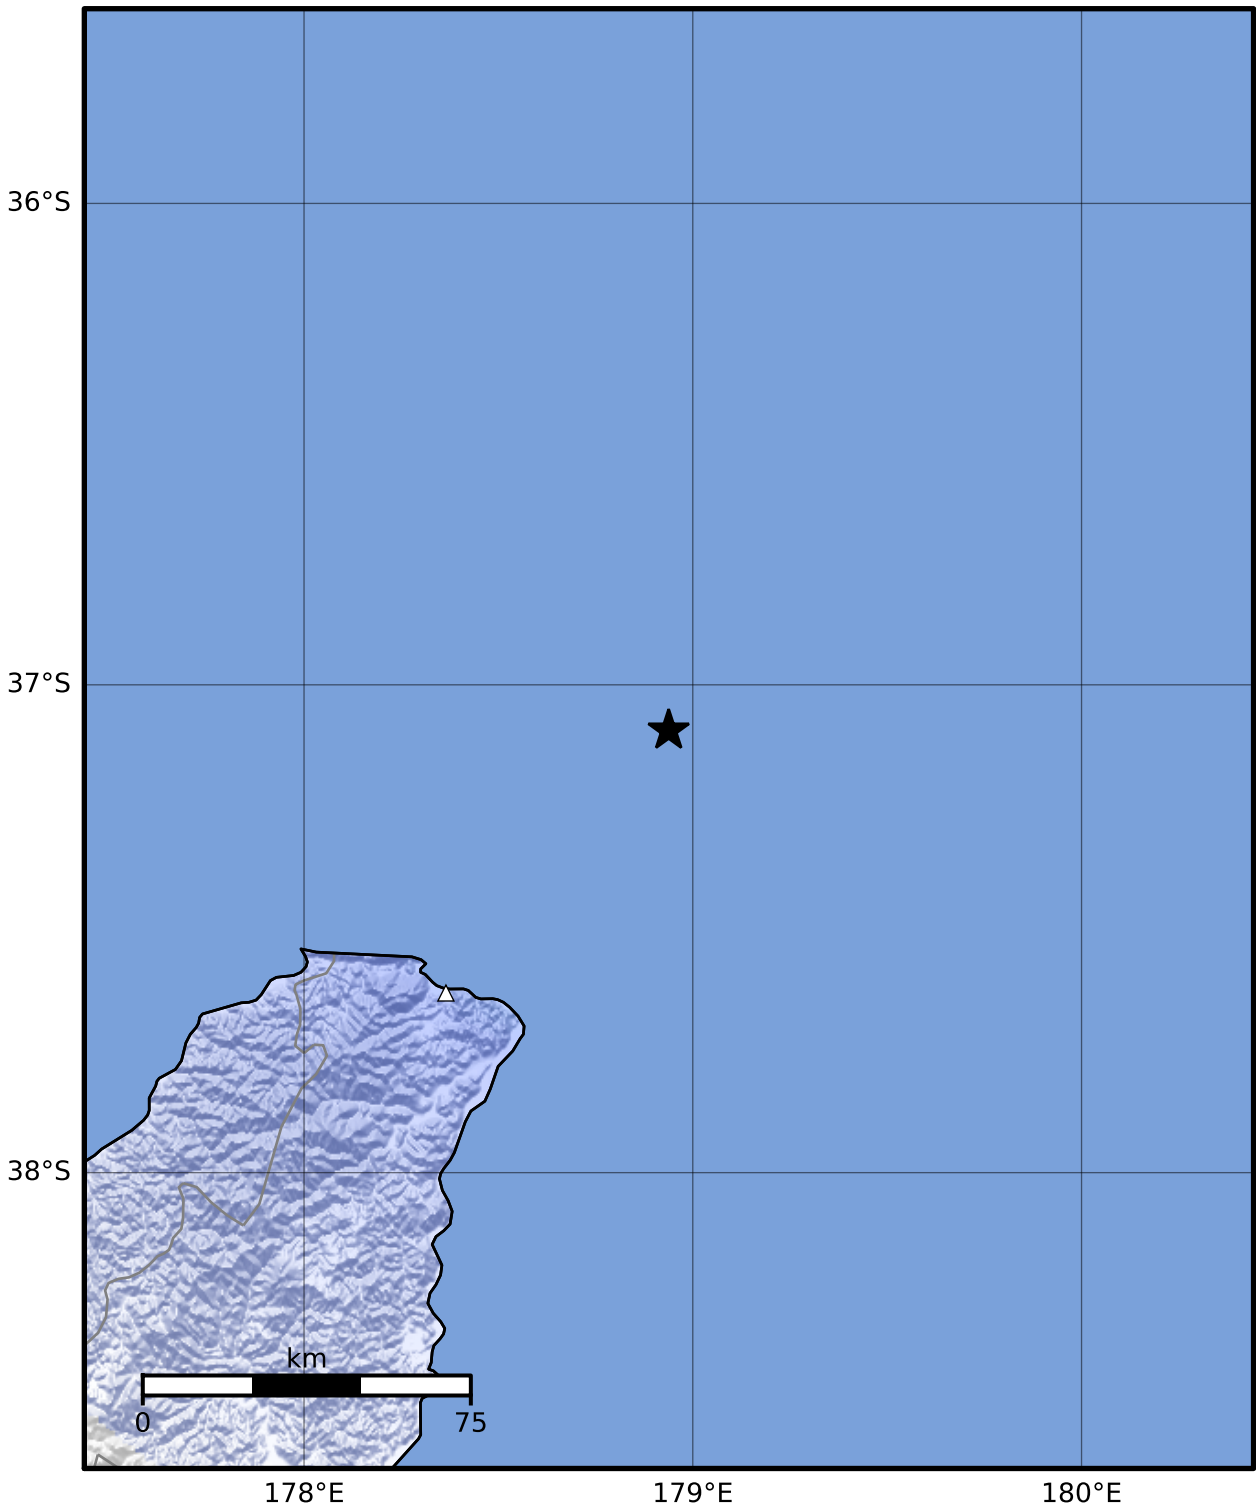

Macroseismic Intensity Map GNS Science

ShakeMap: Raukumara Plain

May 24, 2023 23:32:03 UTC M3.4 S37.09 E178.94 Depth: 5.0km ID:2023p389136

SHAKING	Not felt	Weak	Light	Moderate	Strong	Very strong	Severe	Violent	Extreme
DAMAGE	None	None	None	Very light	Light	Moderate	Moderate/heavy	Heavy	Very heavy
PGA(%g)	<0.0464	0.29	1.63	5.16	12.5	22.4	40.2	72.2	>129
PGV(cm/s)	<0.0215	0.125	1.04	4.31	14.5	26.4	48.3	88.4	>162
INTENSITY	I	II-III	IV	V	VI	VII	VIII	IX	X+

Scale based on Moratalla et al.(2021) and Worden et al.(2012) Version 15: Processed 2023-05-25T01:56:34Z

△ Seismic Instrument ○ Reported Intensity ★ Epicenter