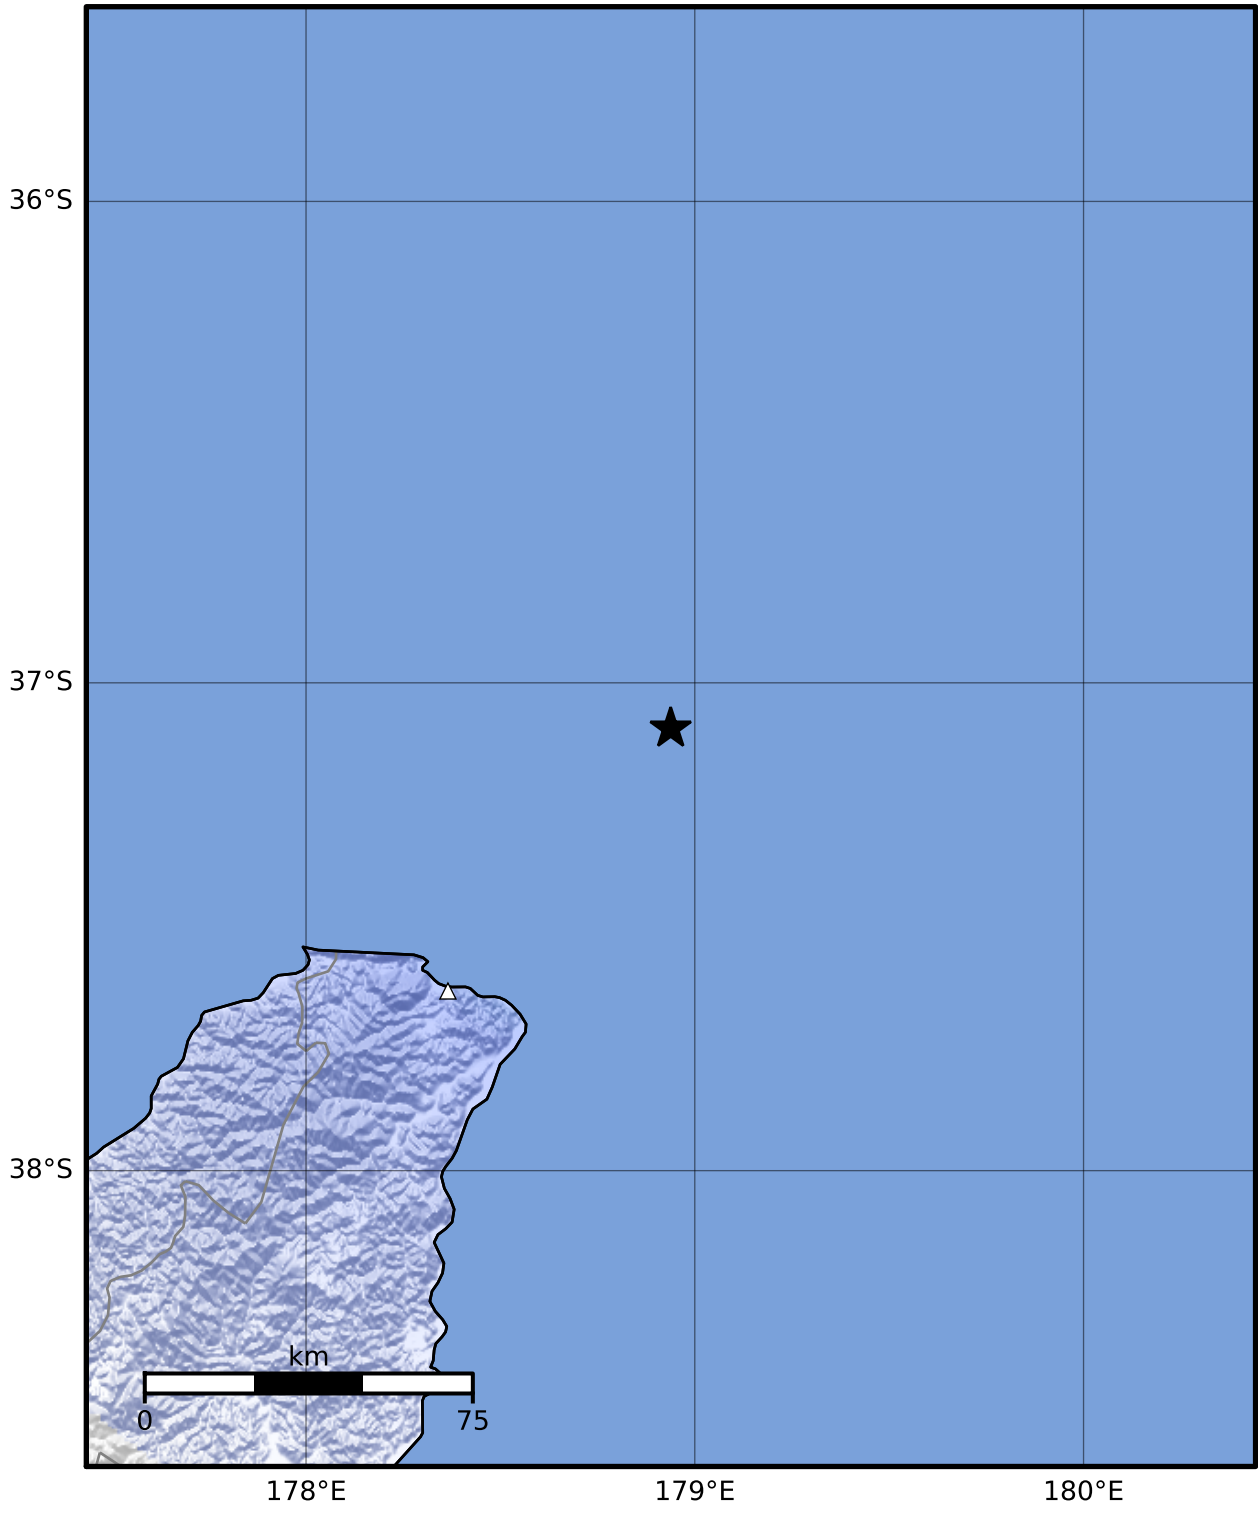

Macroseismic Intensity Map GNS Science
 ShakeMap: Raukumara Plain
 May 24, 2023 23:32:03 UTC M3.4 S37.09 E178.94 Depth: 5.0km ID:2023p389136

SHAKING	Not felt	Weak	Light	Moderate	Strong	Very strong	Severe	Violent	Extreme
DAMAGE	None	None	None	Very light	Light	Moderate	Moderate/heavy	Heavy	Very heavy
PGA(%g)	<0.0464	0.29	1.63	5.16	12.5	22.4	40.2	72.2	>129
PGV(cm/s)	<0.0215	0.125	1.04	4.31	14.5	26.4	48.3	88.4	>162
INTENSITY	I	II-III	IV	V	VI	VII	VIII	IX	X+

Scale based on Moratalla et al.(2021) and Worden et al.(2012) Version 10: Processed 2023-05-25T05:32:52Z
 Δ Seismic Instrument ○ Reported Intensity ★ Epicenter