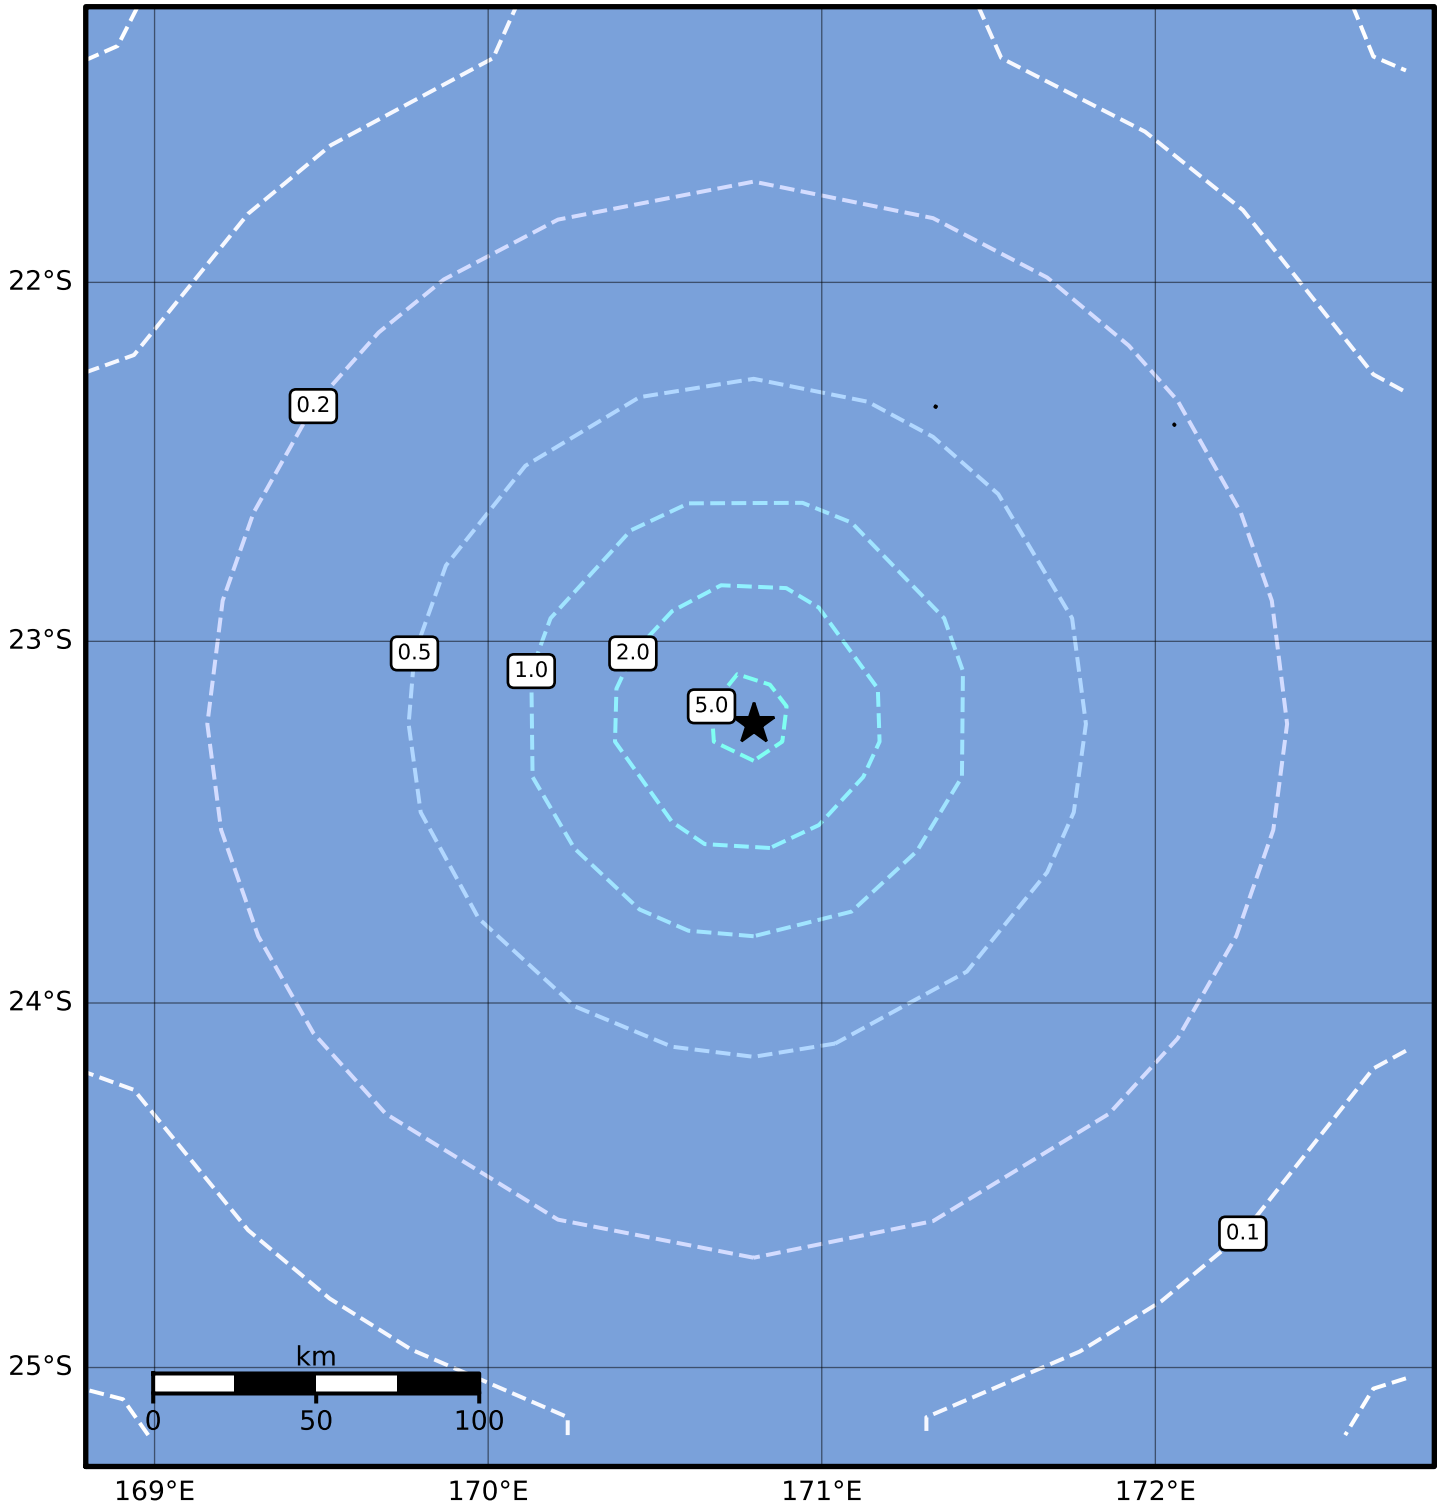

0.3 Second Peak Spectral Acceleration Map GNS Science  
 ShakeMap: Southeast of Loyalty Islands  
 May 25, 2023 10:39:37 UTC M4.9 S23.23 E170.80 Depth: 10.0km ID:2023p390395

<b>SA(0.3) (%g)</b>	<b>0.1</b>	<b>0.2</b>	<b>0.5</b>	<b>1</b>	<b>2</b>	<b>5</b>	<b>10</b>	<b>20</b>	<b>50</b>	<b>100</b>	<b>200</b>
---------------------	------------	------------	------------	----------	----------	----------	-----------	-----------	-----------	------------	------------

Scale based on Moratalla et al.(2021) and Worden et al.(2012) Version 11: Processed 2023-05-26T10:40:21Z

△ Seismic Instrument    ○ Reported Intensity    ★ Epicenter