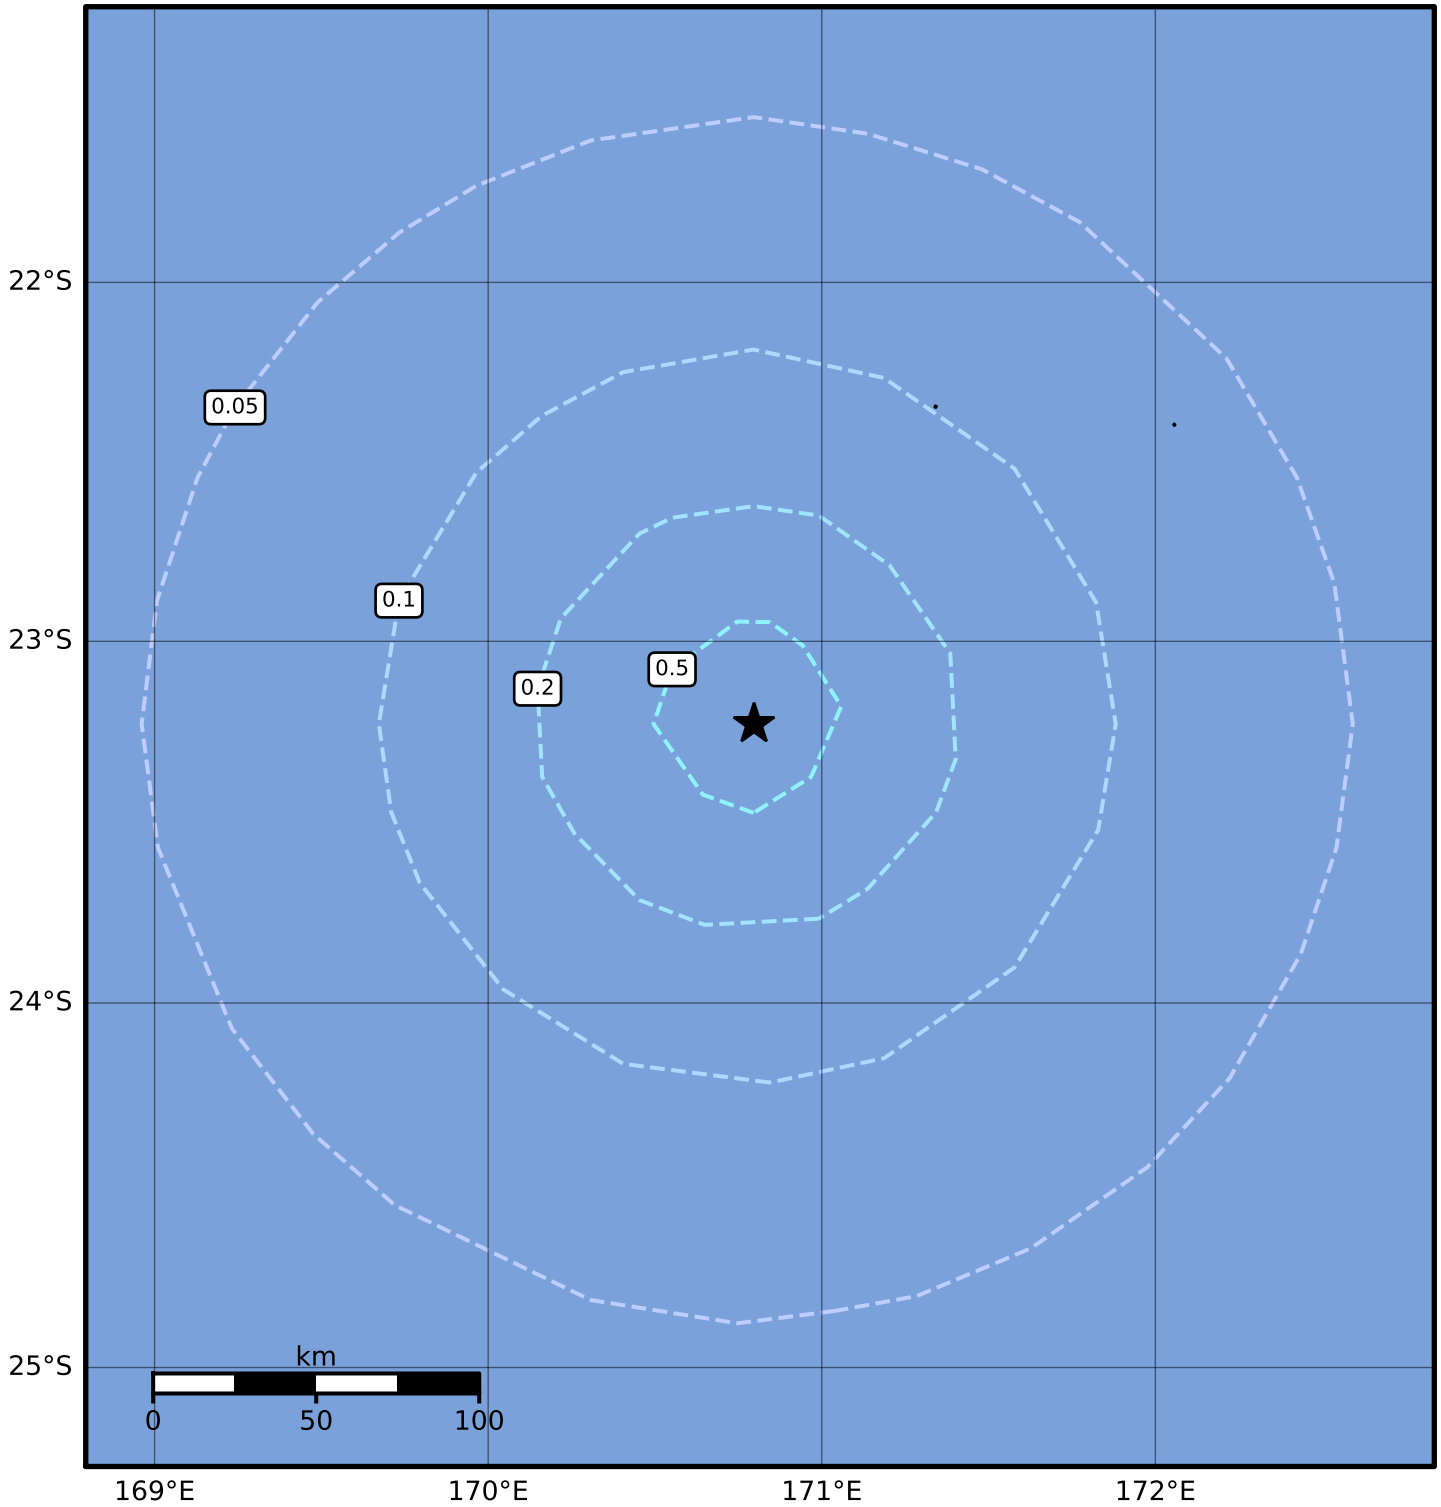

1.0 Second Peak Spectral Acceleration Map GNS Science  
 ShakeMap: Southeast of Loyalty Islands  
 May 25, 2023 10:39:37 UTC M4.9 S23.23 E170.80 Depth: 10.0km ID:2023p390395

|                     |            |            |            |          |          |          |           |           |           |            |            |
|---------------------|------------|------------|------------|----------|----------|----------|-----------|-----------|-----------|------------|------------|
| <b>SA(1.0) (%g)</b> | <b>0.1</b> | <b>0.2</b> | <b>0.5</b> | <b>1</b> | <b>2</b> | <b>5</b> | <b>10</b> | <b>20</b> | <b>50</b> | <b>100</b> | <b>200</b> |
|---------------------|------------|------------|------------|----------|----------|----------|-----------|-----------|-----------|------------|------------|

Scale based on Moratalla et al.(2021) and Worden et al.(2012) Version 11: Processed 2023-05-26T10:40:21Z

△ Seismic Instrument    ○ Reported Intensity    ★ Epicenter