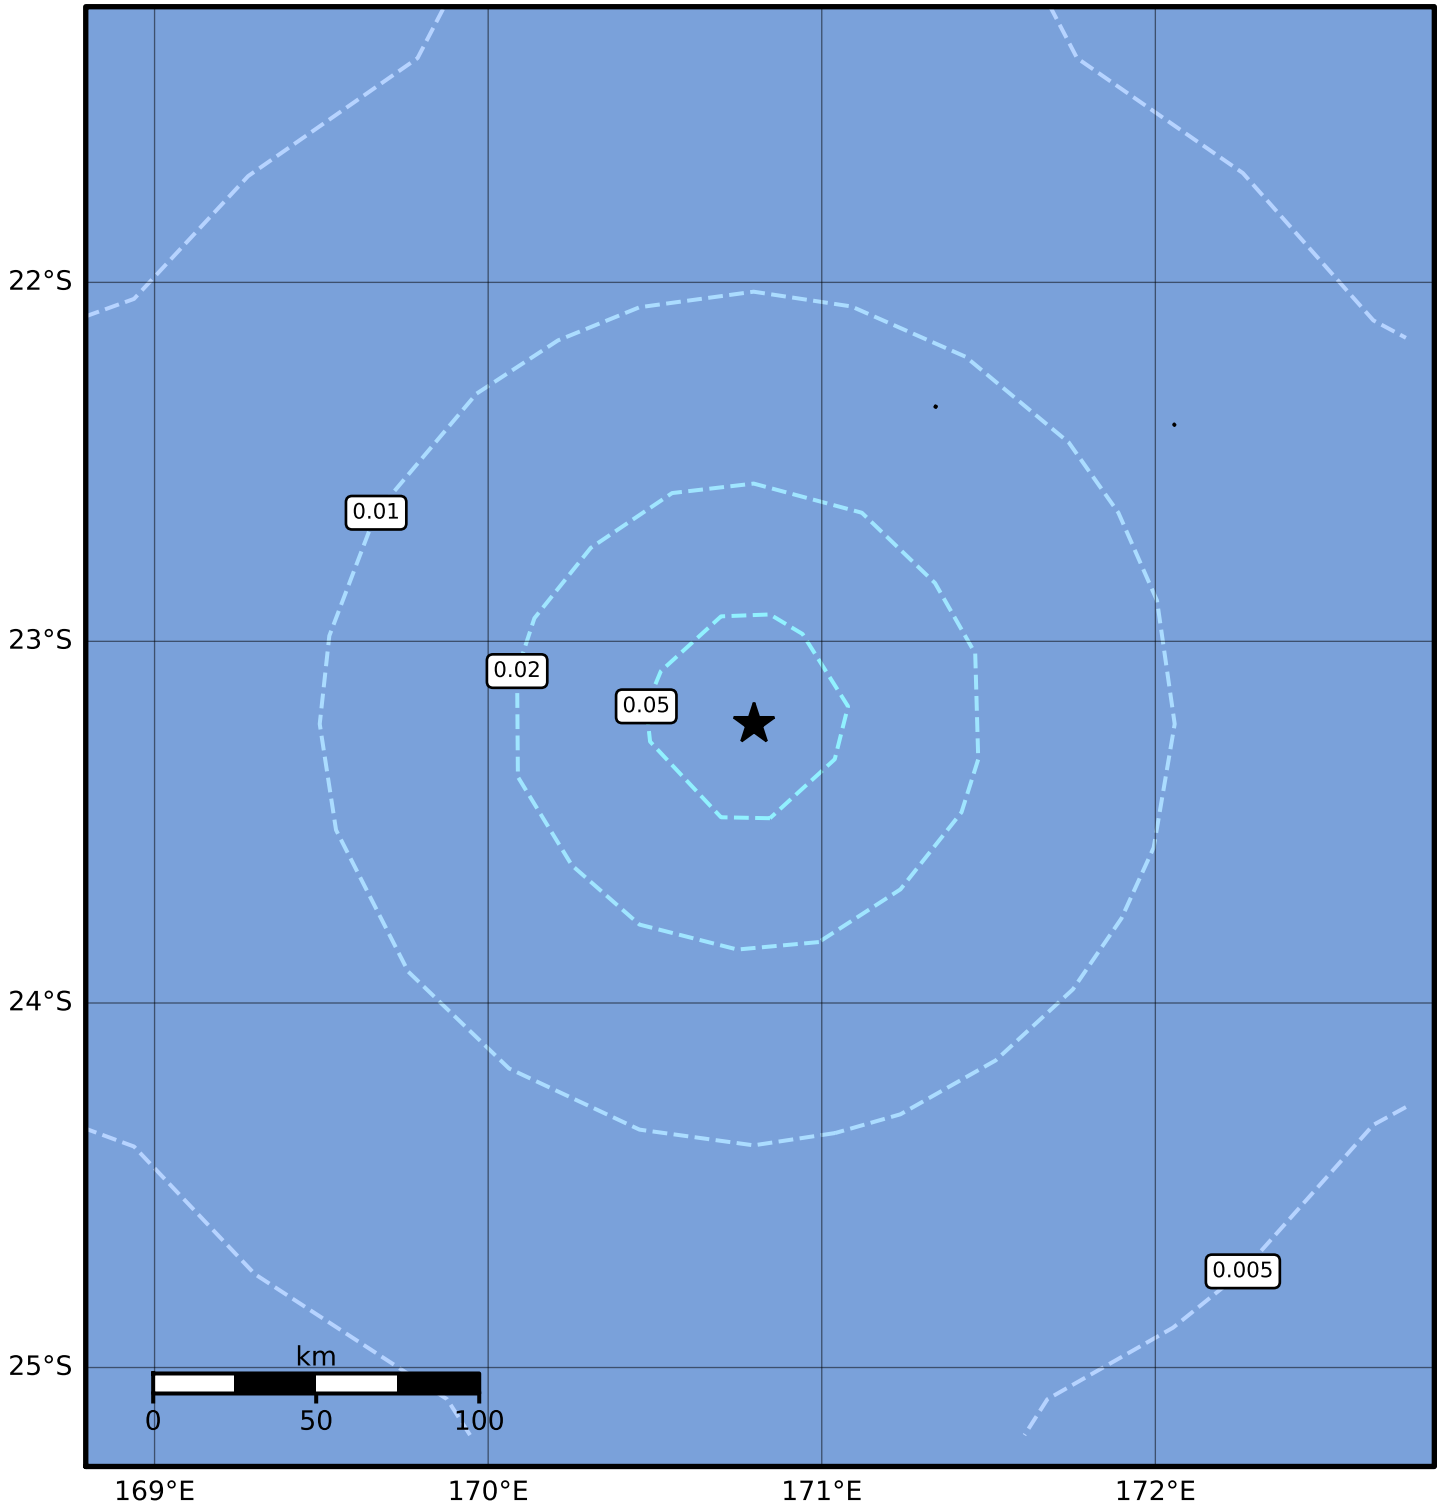

3.0 Second Peak Spectral Acceleration Map GNS Science
 ShakeMap: Southeast of Loyalty Islands
 May 25, 2023 10:39:37 UTC M4.9 S23.23 E170.80 Depth: 10.0km ID:2023p390395

Scale based on Moratalla et al.(2021) and Worden et al.(2012) Version 11: Processed 2023-05-26T10:40:21Z

△ Seismic Instrument ○ Reported Intensity ★ Epicenter