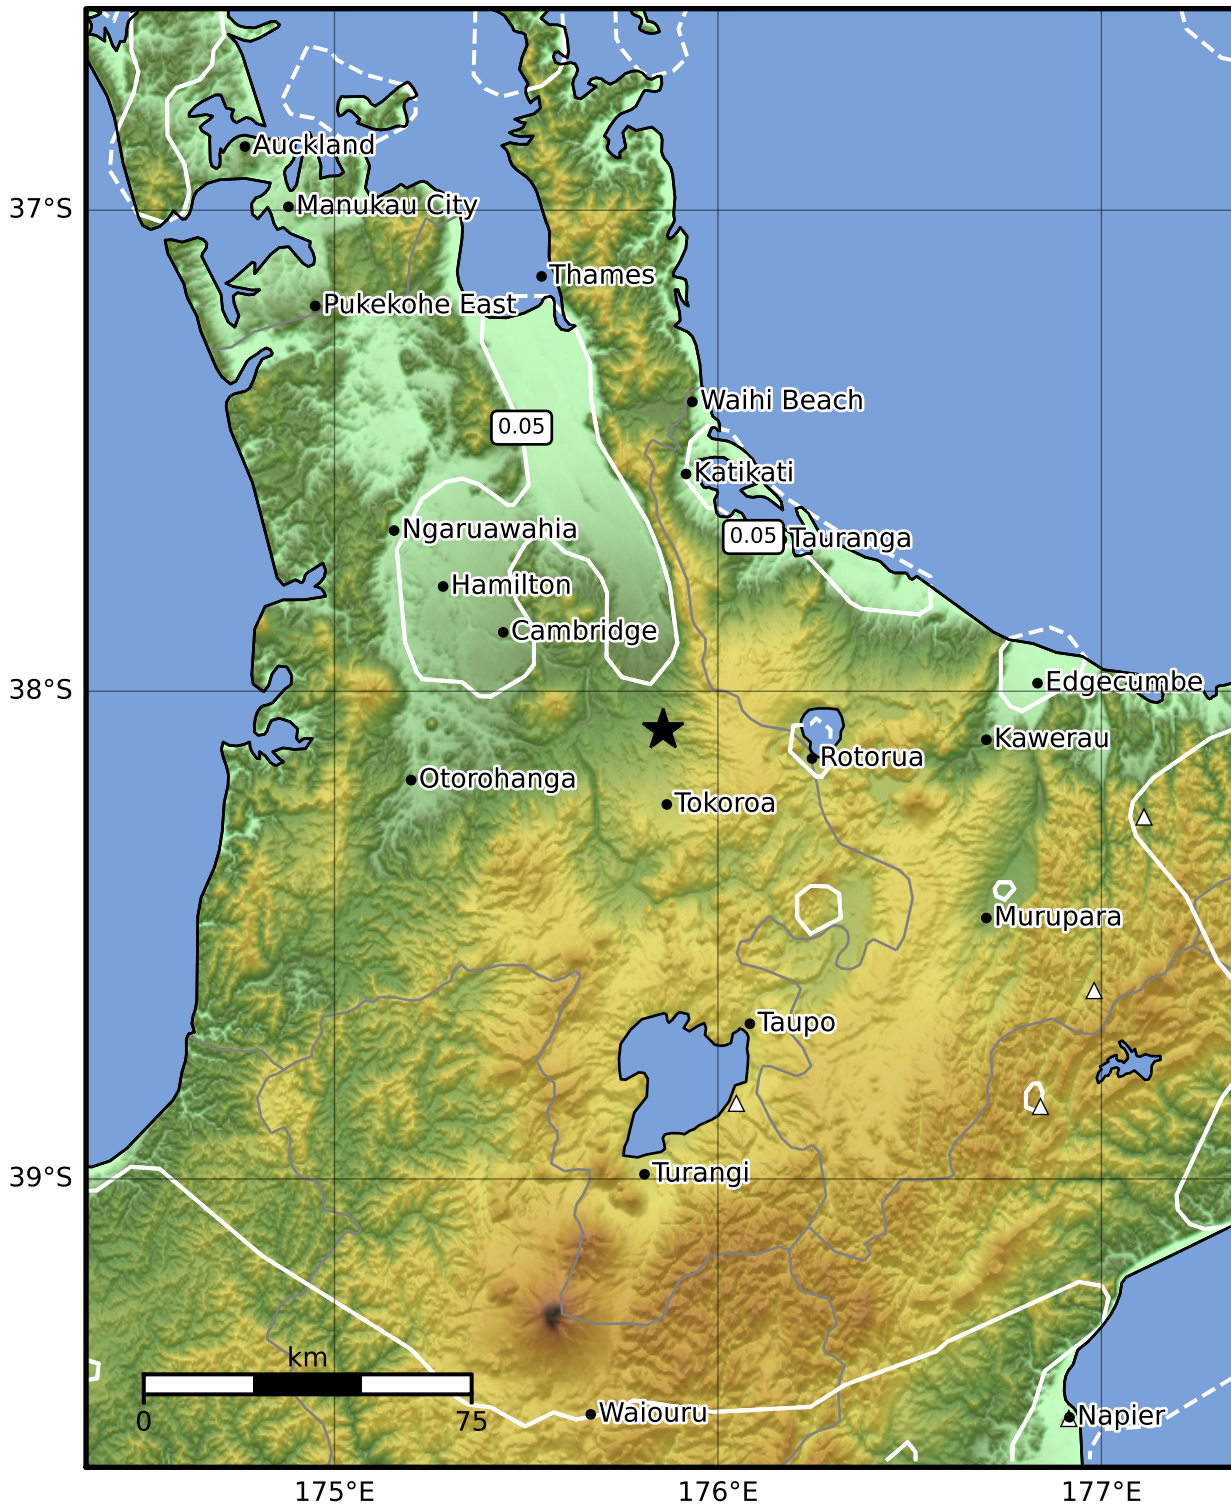

0.3 Second Peak Spectral Acceleration Map GNS Science

ShakeMap: Waikato

May 27, 2023 01:47:52 UTC M3.5 S38.08 E175.86 Depth: 174.6km ID:2023p394797

SA(0.3) (%g)	0.1	0.2	0.5	1	2	5	10	20	50	100	200
---------------------	------------	------------	------------	----------	----------	----------	-----------	-----------	-----------	------------	------------

Scale based on Moratalla et al.(2021) and Worden et al.(2012) Version 3: Processed 2023-05-27T02:13:53Z

△ Seismic Instrument ○ Reported Intensity ★ Epicenter