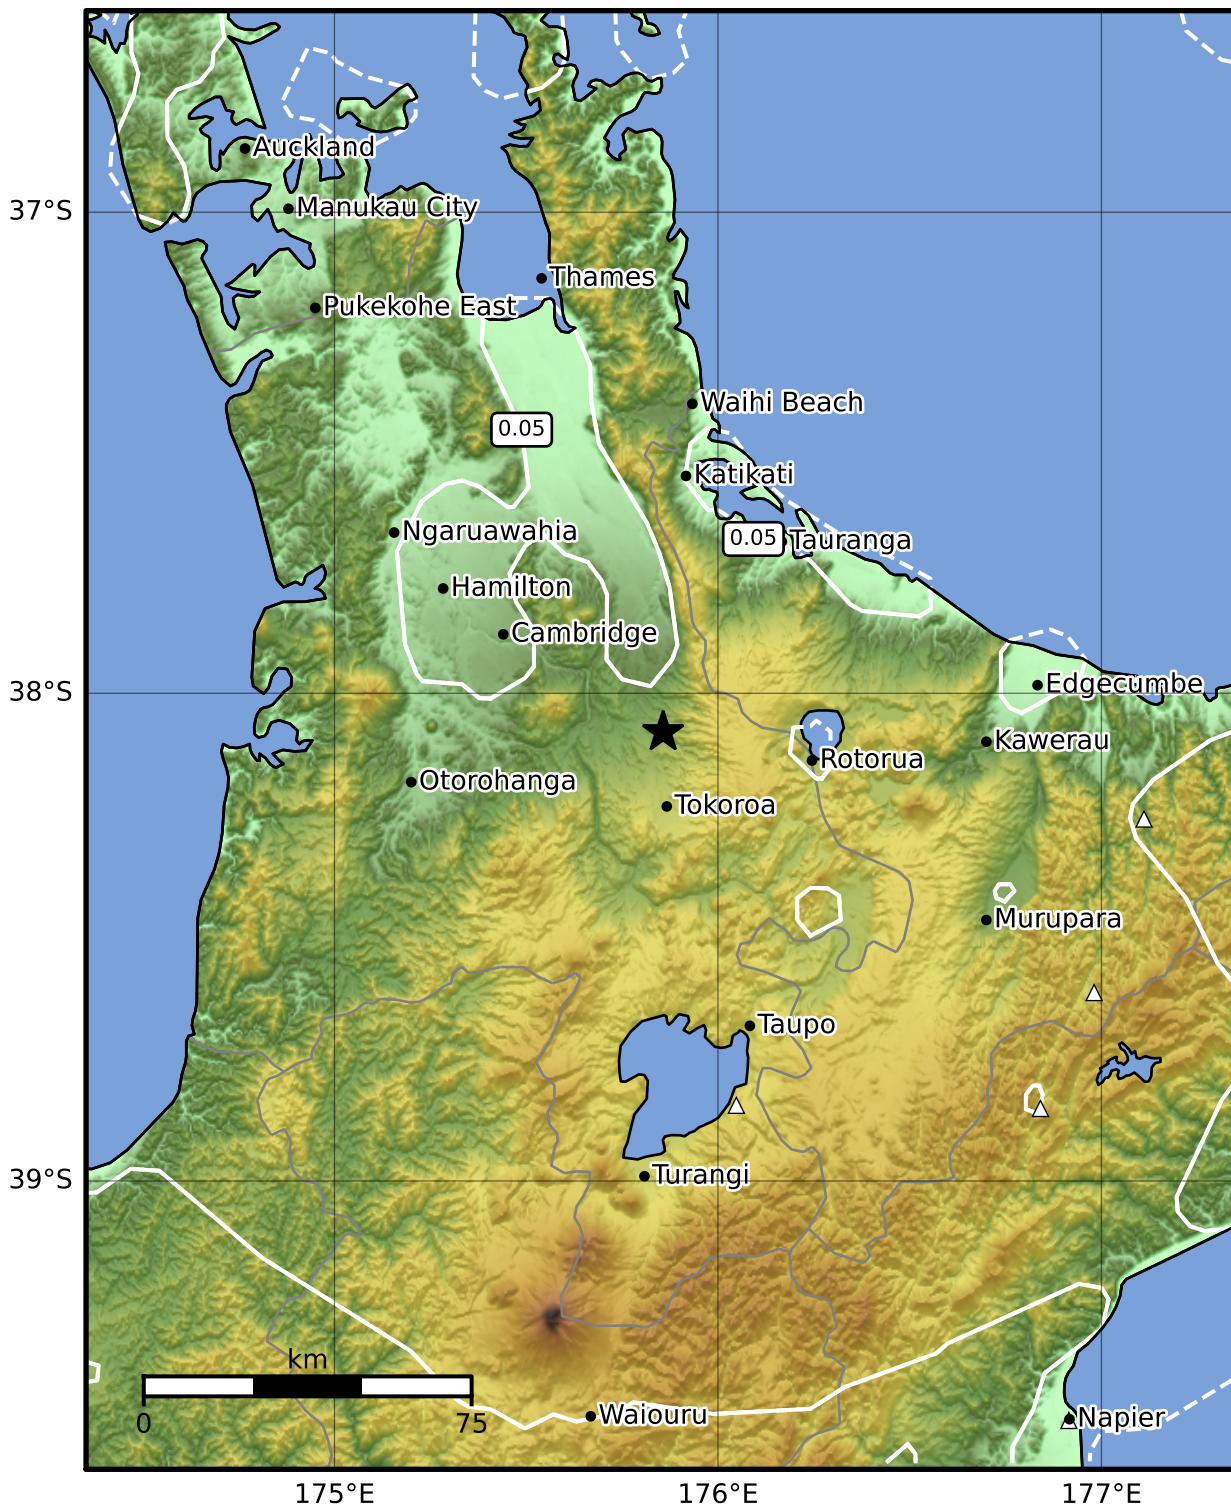

0.3 Second Peak Spectral Acceleration Map GNS Science

ShakeMap: Waikato

May 27, 2023 01:47:52 UTC M3.5 S38.08 E175.86 Depth: 174.6km ID:2023p394797

SA(0.3) (%g)	0.1	0.2	0.5	1	2	5	10	20	50	100	200
---------------------	------------	------------	------------	----------	----------	----------	-----------	-----------	-----------	------------	------------

Scale based on Moratalla et al.(2021) and Worden et al.(2012) Version 5: Processed 2023-05-27T02:26:25Z

△ Seismic Instrument ○ Reported Intensity

★ Epicenter