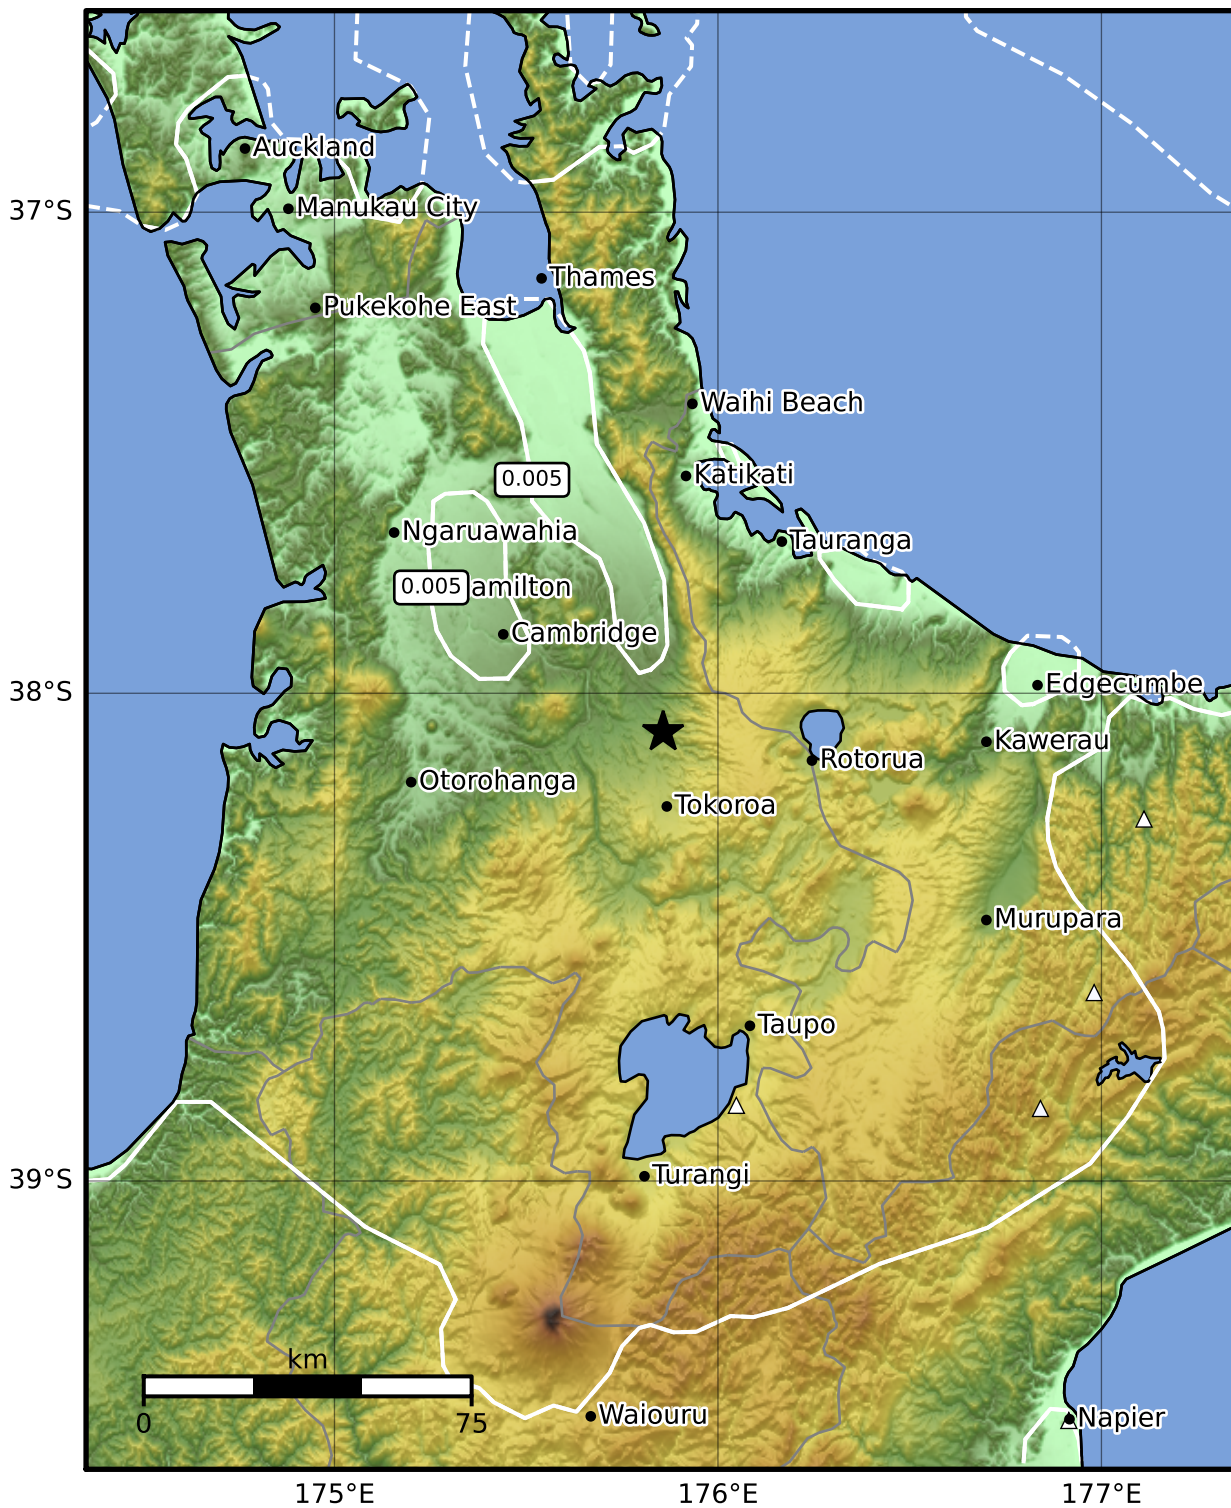

1.0 Second Peak Spectral Acceleration Map GNS Science

ShakeMap: Waikato

May 27, 2023 01:47:52 UTC M3.5 S38.08 E175.86 Depth: 174.6km ID:2023p394797

Scale based on Moratalla et al.(2021) and Worden et al.(2012) Version 5: Processed 2023-05-27T02:26:25Z

△ Seismic Instrument ○ Reported Intensity ★ Epicenter