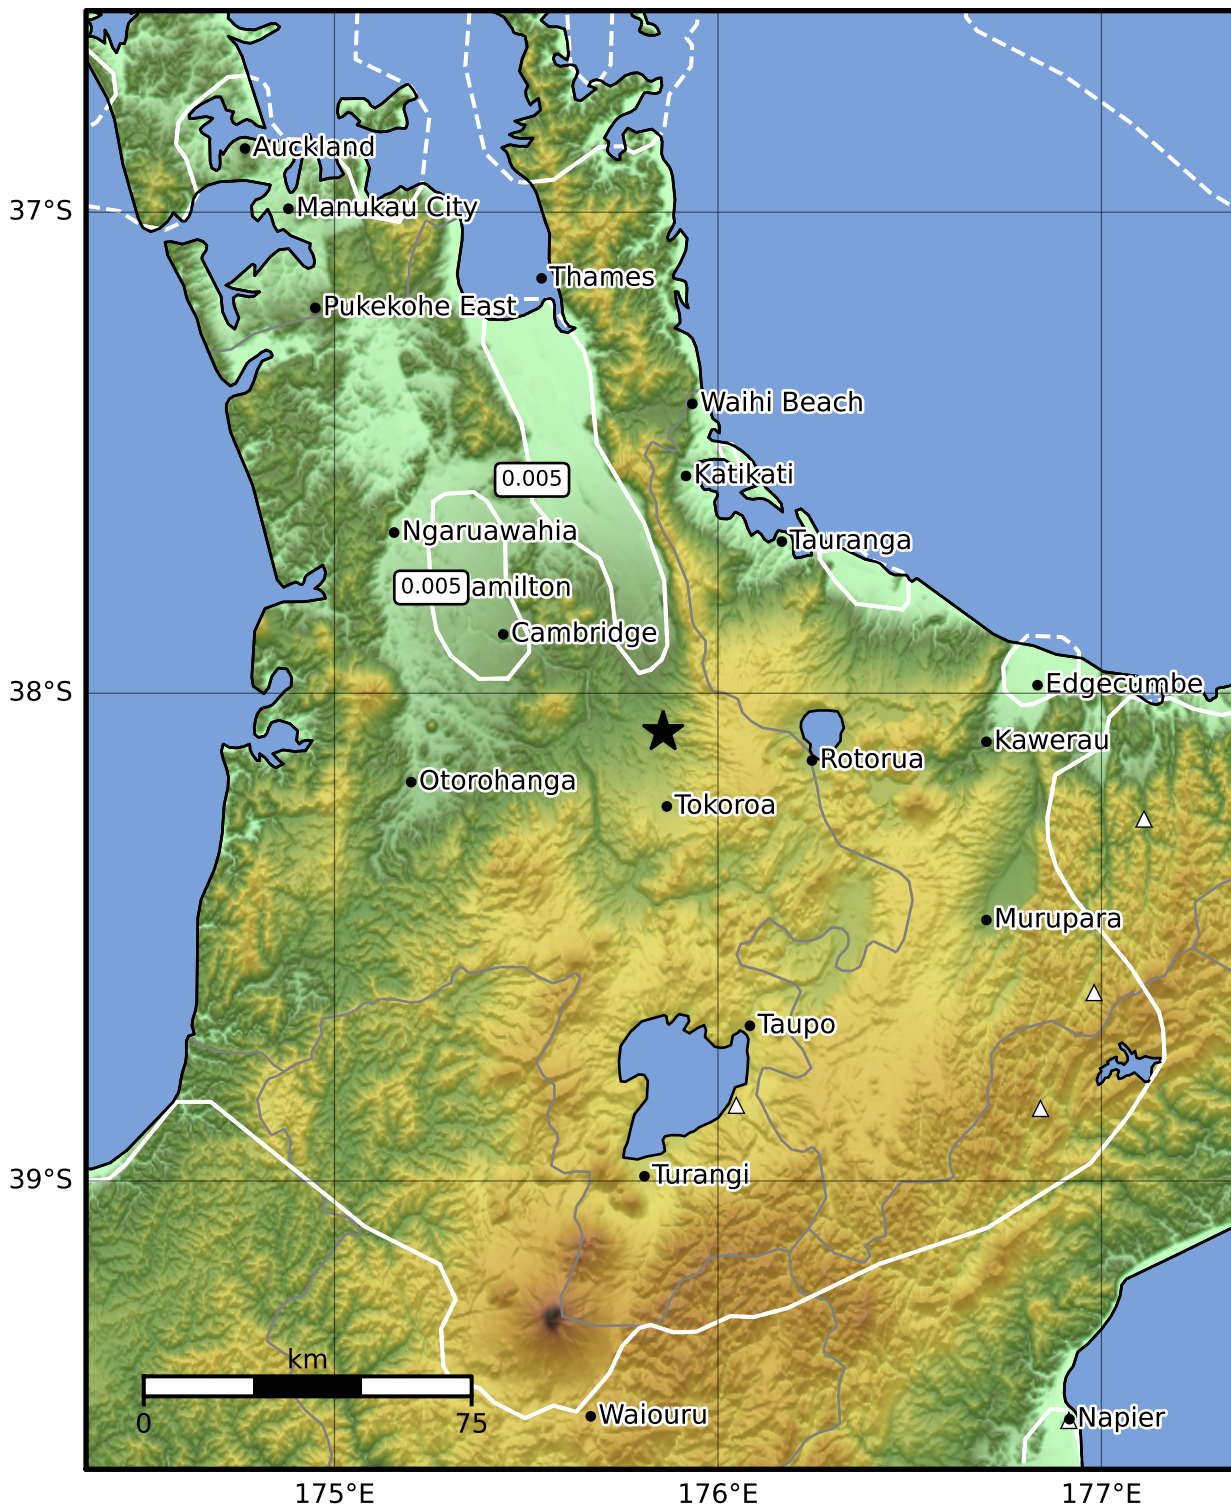

1.0 Second Peak Spectral Acceleration Map GNS Science

ShakeMap: Waikato

May 27, 2023 01:47:52 UTC M3.5 S38.08 E175.86 Depth: 174.6km ID:2023p394797

<b>SA(1.0) (%g)</b>	<b>0.1</b>	<b>0.2</b>	<b>0.5</b>	<b>1</b>	<b>2</b>	<b>5</b>	<b>10</b>	<b>20</b>	<b>50</b>	<b>100</b>	<b>200</b>
---------------------	------------	------------	------------	----------	----------	----------	-----------	-----------	-----------	------------	------------

Scale based on Moratalla et al.(2021) and Worden et al.(2012) Version 6: Processed 2023-05-27T02:32:03Z

△ Seismic Instrument ○ Reported Intensity ★ Epicenter