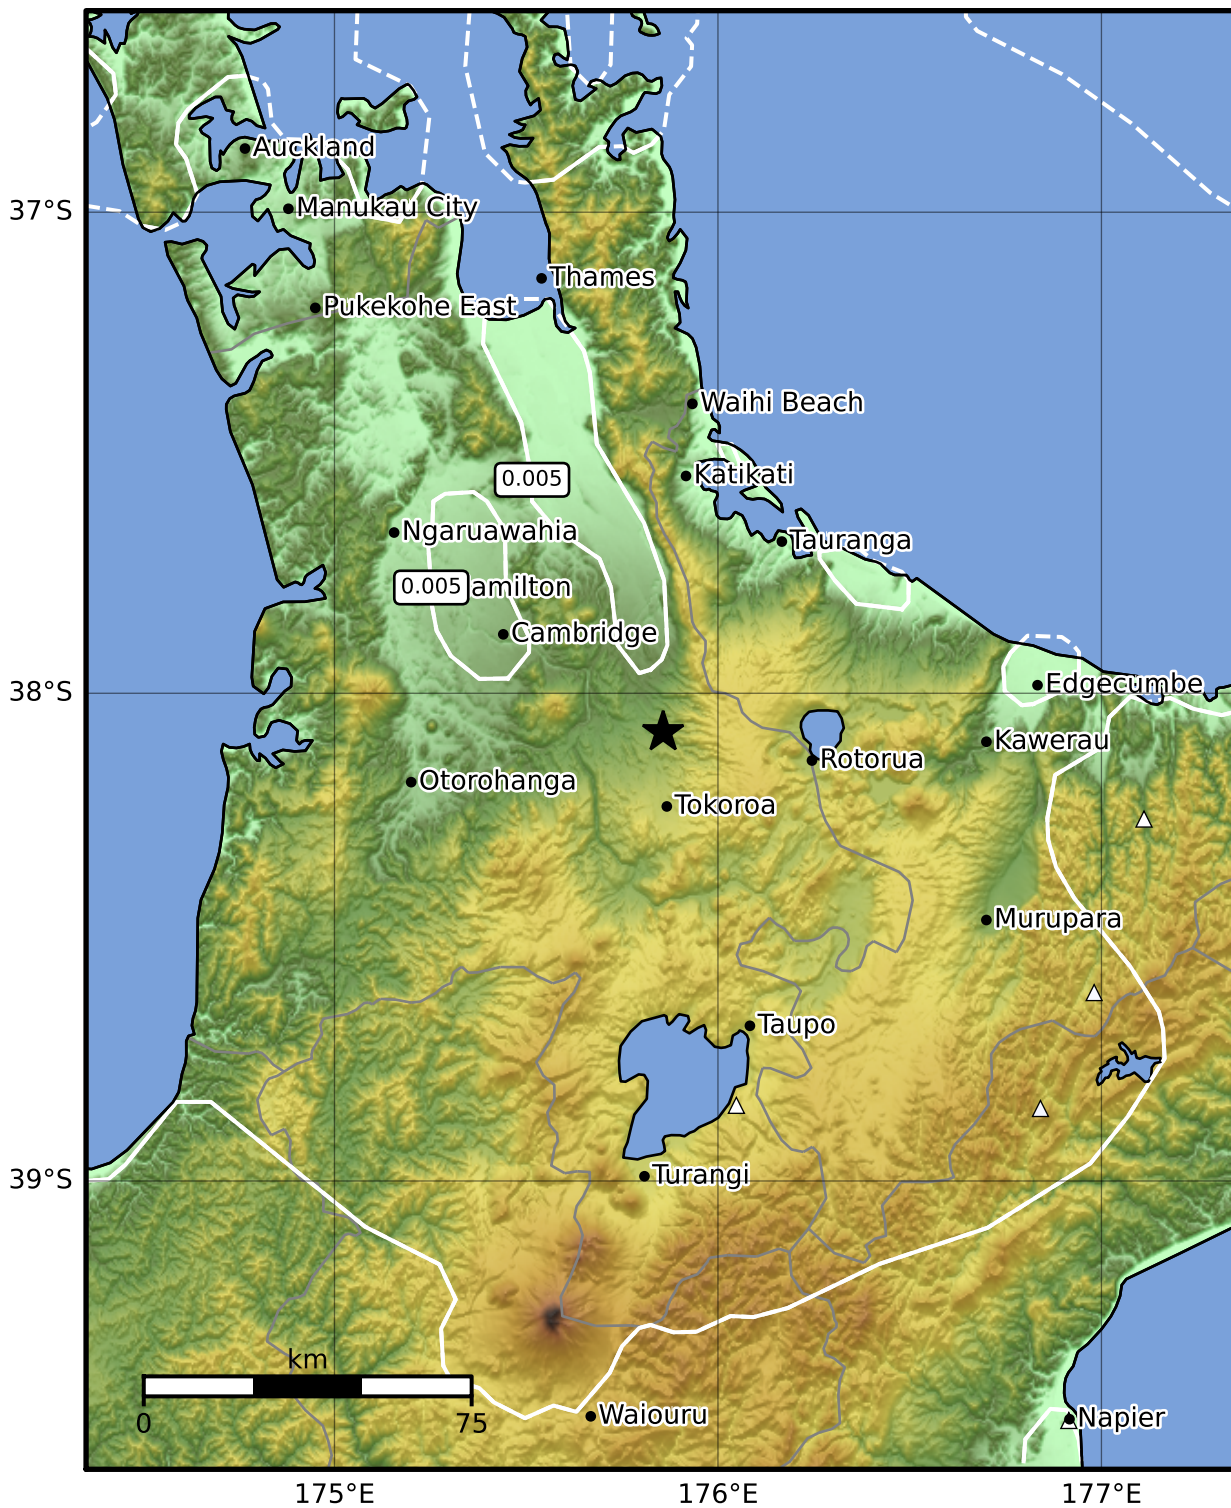

1.0 Second Peak Spectral Acceleration Map GNS Science

ShakeMap: Waikato

May 27, 2023 01:47:52 UTC M3.5 S38.08 E175.86 Depth: 174.6km ID:2023p394797

Scale based on Moratalla et al.(2021) and Worden et al.(2012) Version 7: Processed 2023-05-27T02:48:40Z

△ Seismic Instrument ○ Reported Intensity ★ Epicenter