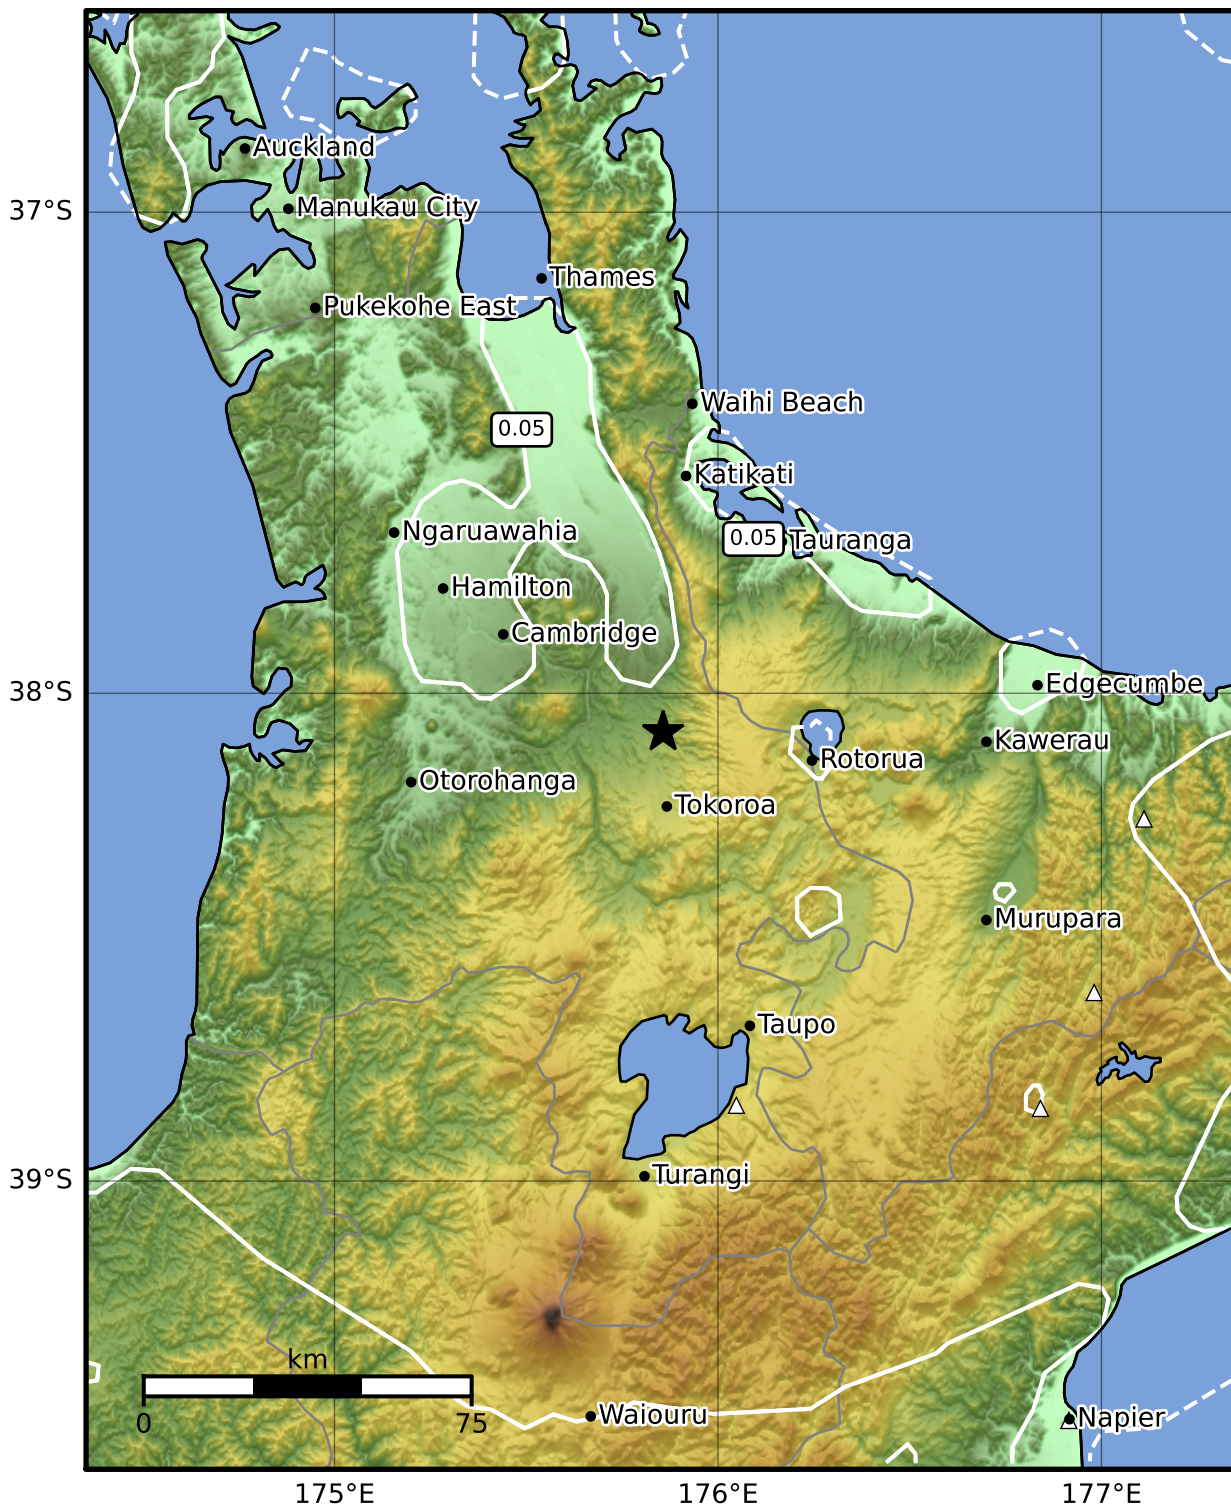

0.3 Second Peak Spectral Acceleration Map GNS Science

ShakeMap: Waikato

May 27, 2023 01:47:52 UTC M3.5 S38.08 E175.86 Depth: 174.6km ID:2023p394797

SA(0.3) (%g)	0.1	0.2	0.5	1	2	5	10	20	50	100	200
---------------------	------------	------------	------------	----------	----------	----------	-----------	-----------	-----------	------------	------------

Scale based on Moratalla et al.(2021) and Worden et al.(2012) Version 8: Processed 2023-05-27T03:48:38Z

△ Seismic Instrument ○ Reported Intensity

★ Epicenter