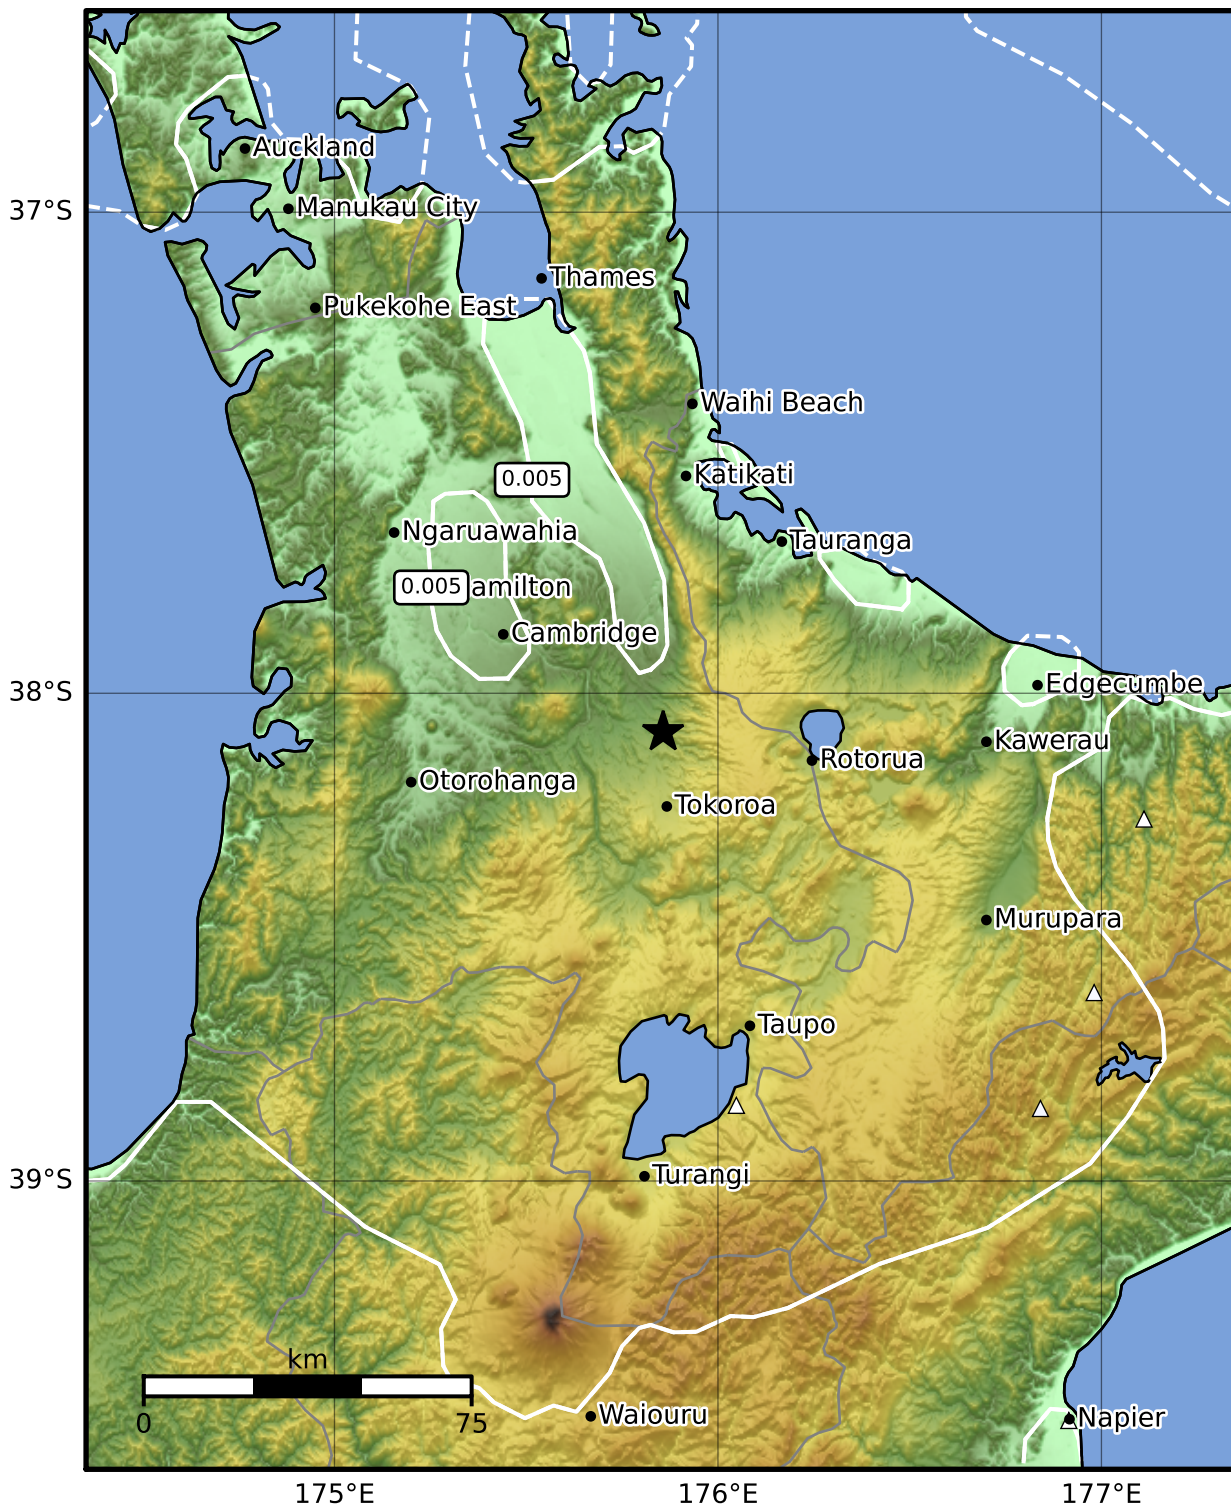

1.0 Second Peak Spectral Acceleration Map GNS Science

ShakeMap: Waikato

May 27, 2023 01:47:52 UTC M3.5 S38.08 E175.86 Depth: 174.6km ID:2023p394797

SA(1.0) (%g)	0.1	0.2	0.5	1	2	5	10	20	50	100	200
---------------------	------------	------------	------------	----------	----------	----------	-----------	-----------	-----------	------------	------------

Scale based on Moratalla et al.(2021) and Worden et al.(2012) Version 8: Processed 2023-05-27T03:48:38Z

△ Seismic Instrument ○ Reported Intensity ★ Epicenter