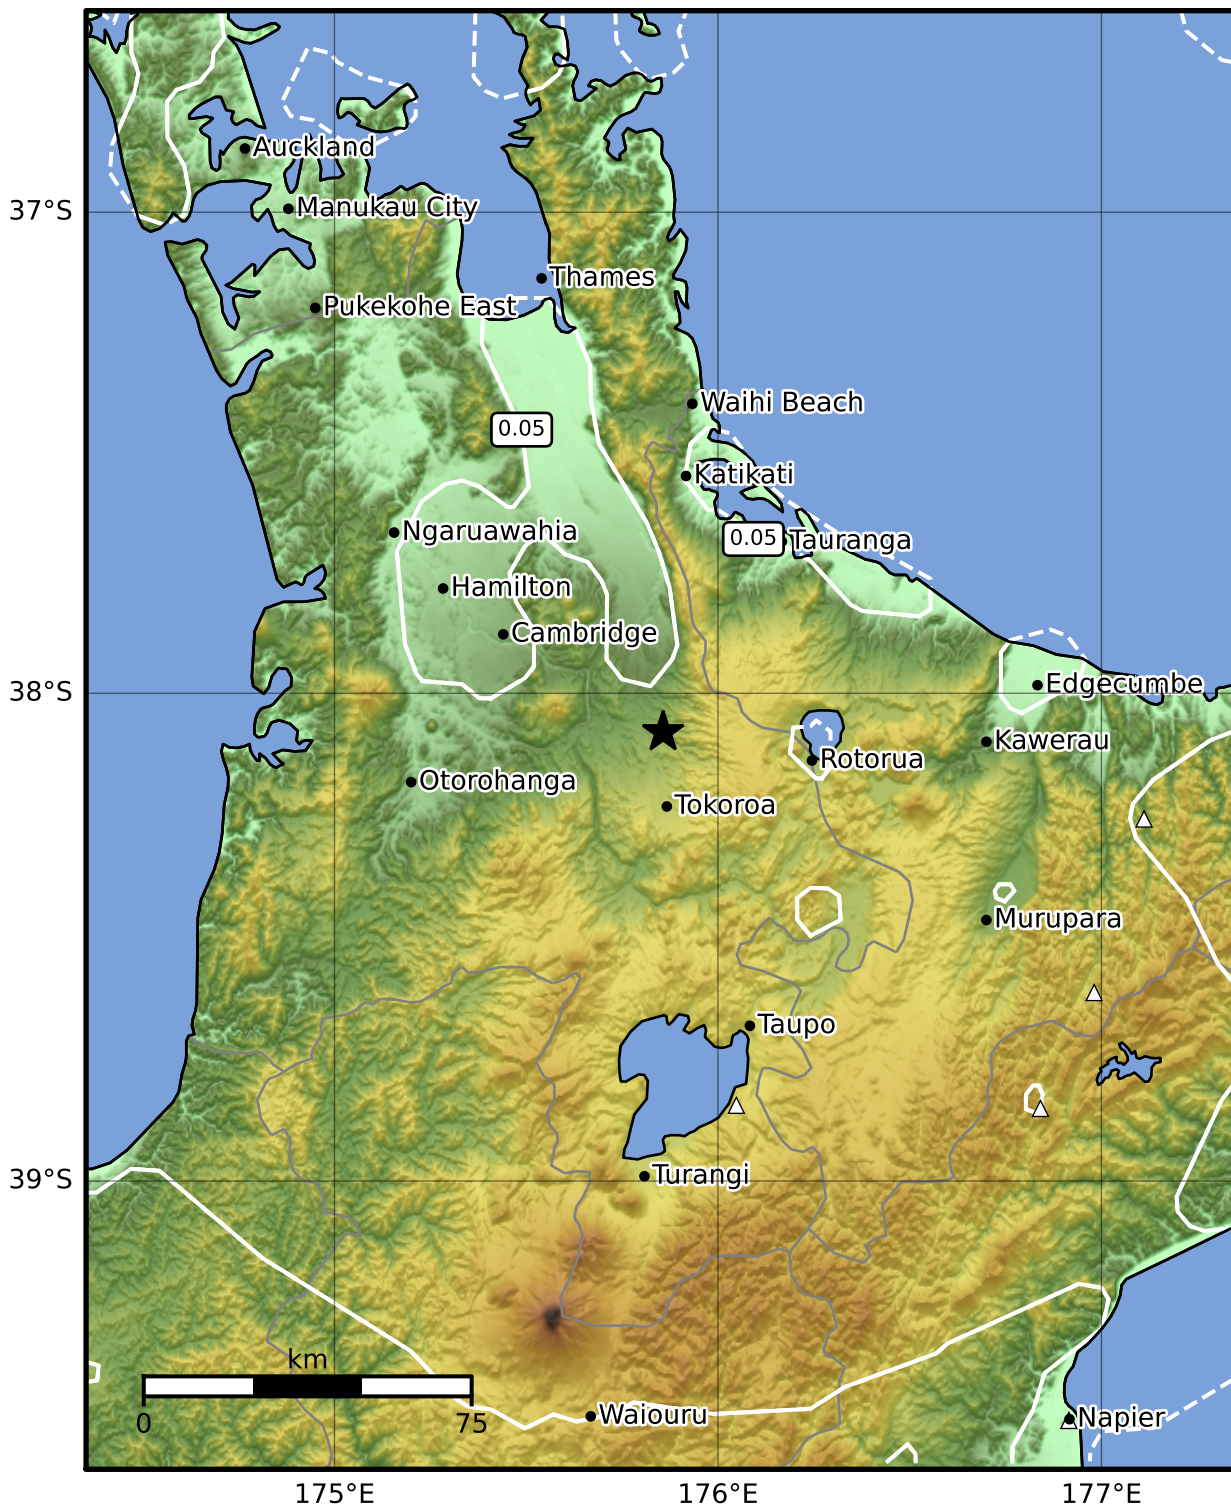

0.3 Second Peak Spectral Acceleration Map GNS Science

ShakeMap: Waikato

May 27, 2023 01:47:52 UTC M3.5 S38.08 E175.86 Depth: 174.6km ID:2023p394797

SA(0.3) (%g)	0.1	0.2	0.5	1	2	5	10	20	50	100	200
---------------------	------------	------------	------------	----------	----------	----------	-----------	-----------	-----------	------------	------------

Scale based on Moratalla et al.(2021) and Worden et al.(2012) Version 11: Processed 2023-05-28T01:48:44Z

△ Seismic Instrument ○ Reported Intensity

★ Epicenter