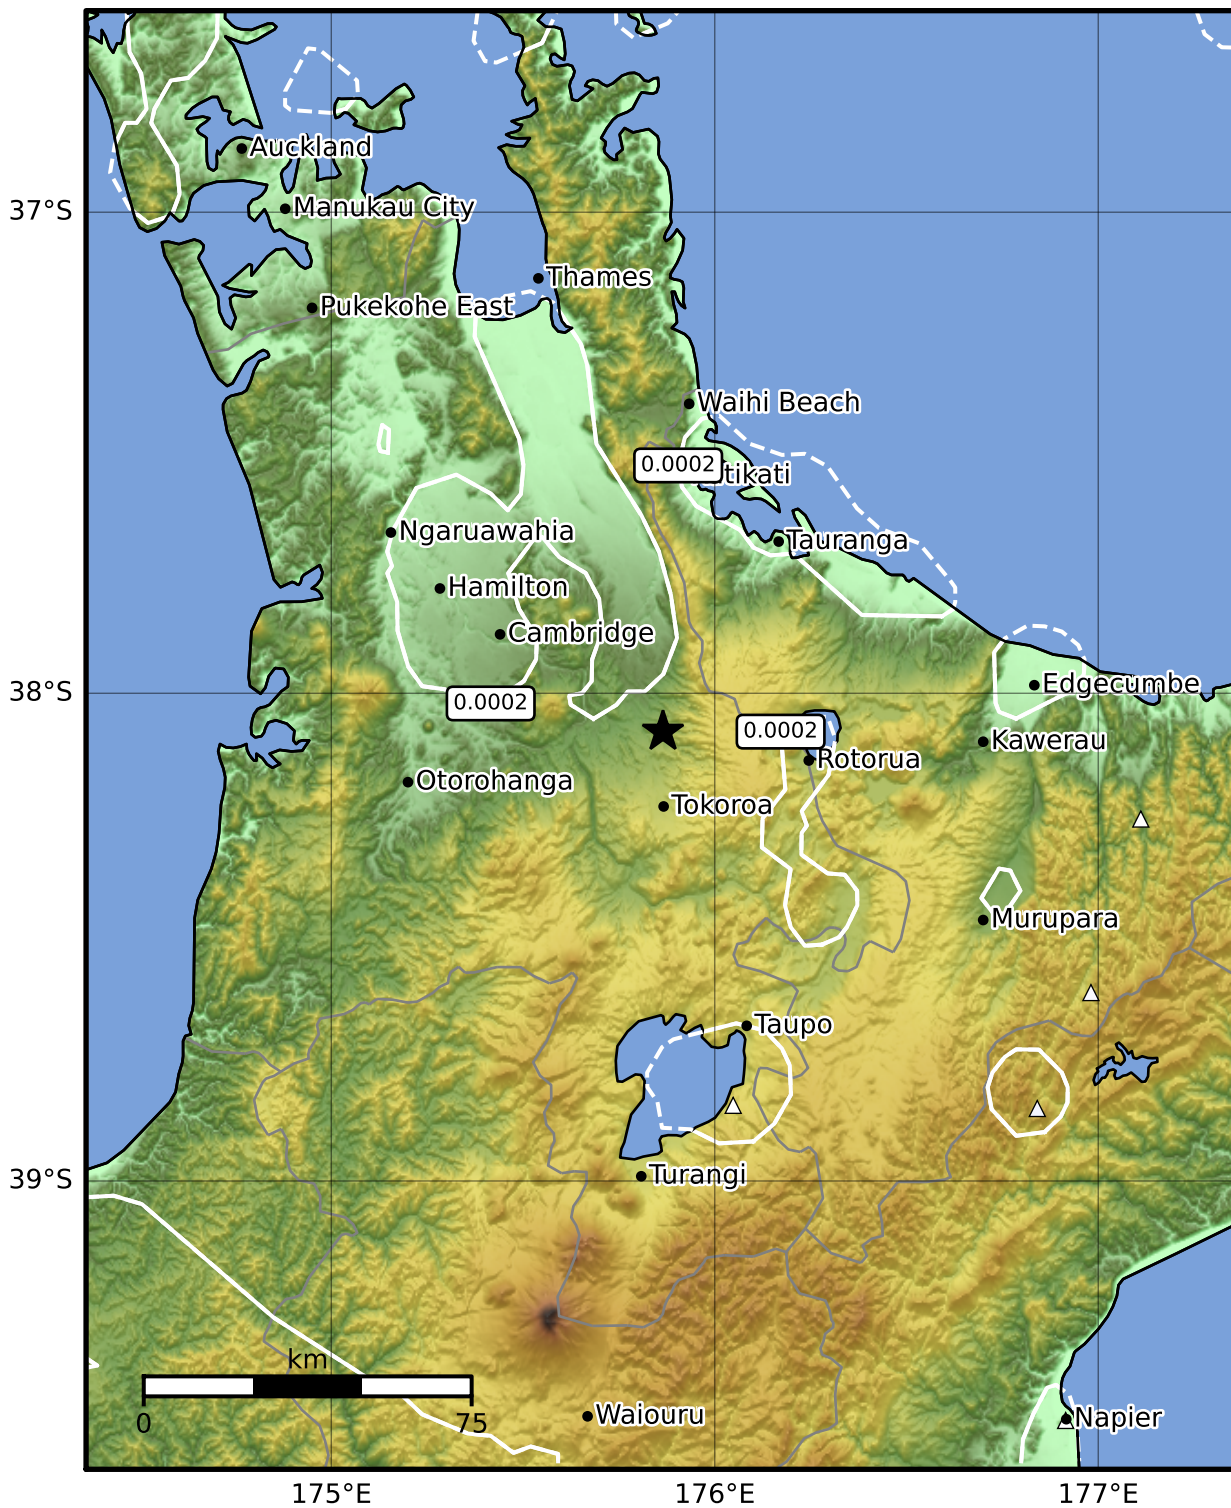

3.0 Second Peak Spectral Acceleration Map GNS Science

ShakeMap: Waikato

May 27, 2023 01:47:52 UTC M3.5 S38.08 E175.87 Depth: 177.2km ID:2023p394797

Scale based on Moratalla et al.(2021) and Worden et al.(2012) Version 12: Processed 2023-06-12T20:23:33Z

△ Seismic Instrument ○ Reported Intensity ★ Epicenter