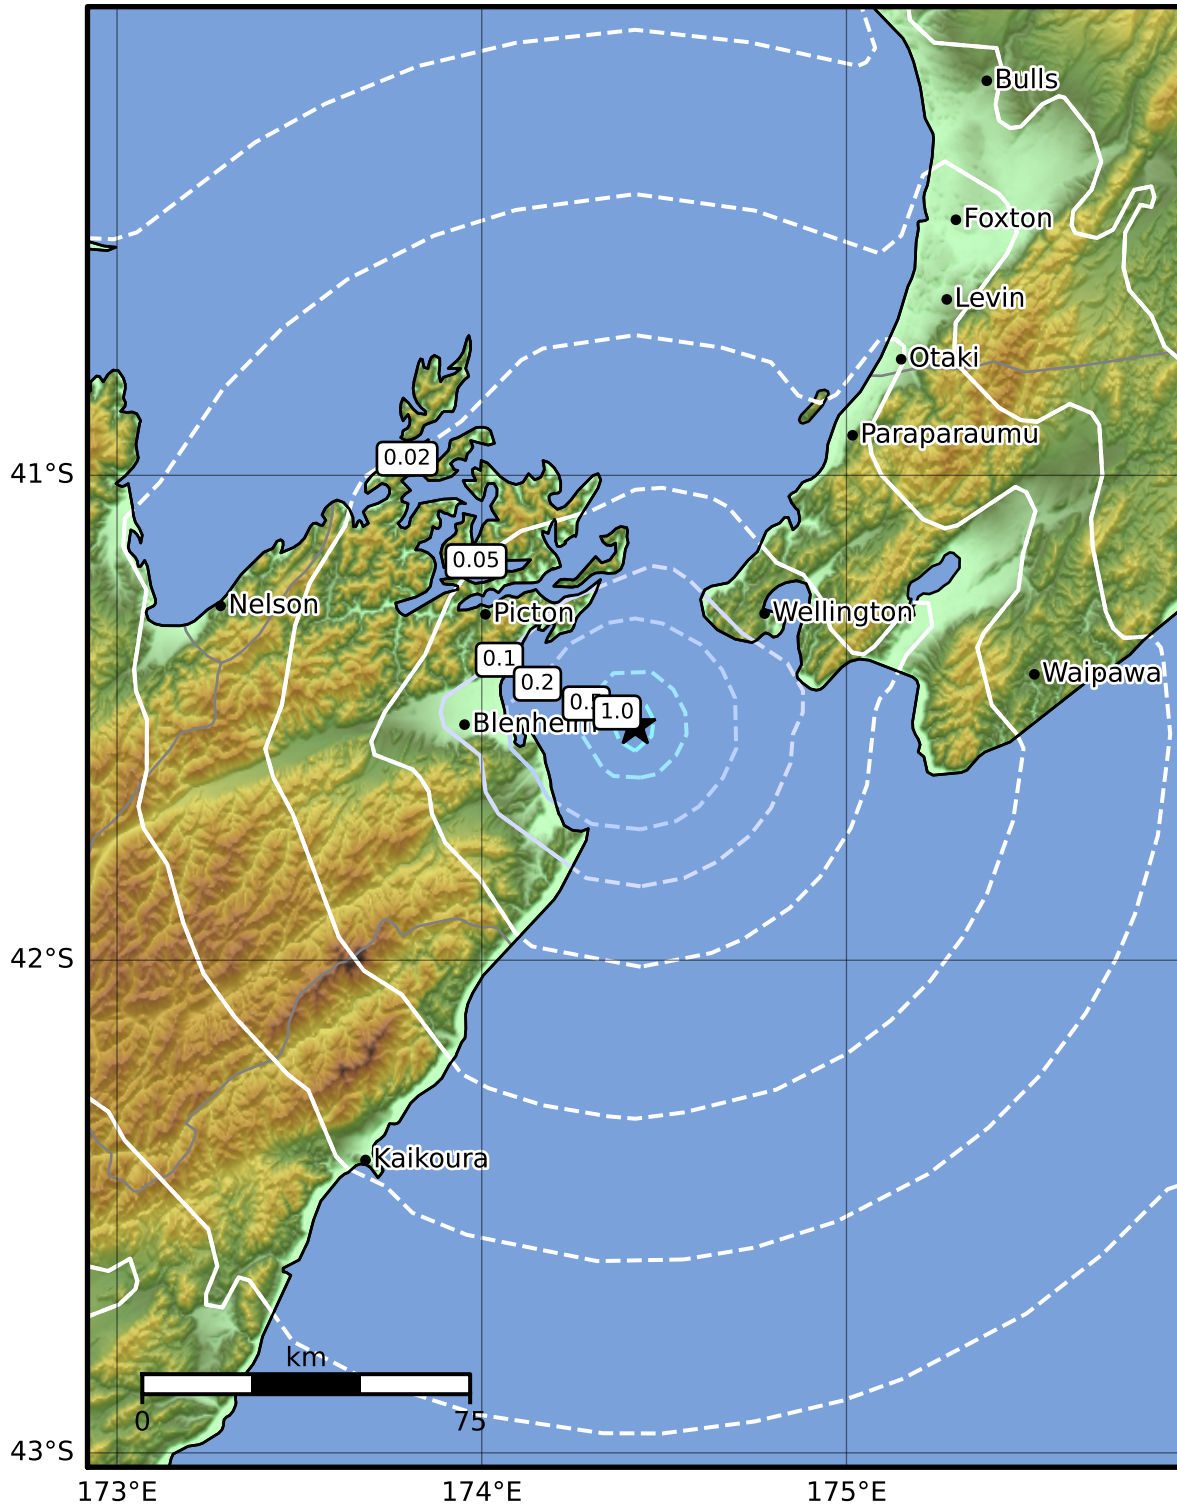

Peak Ground Acceleration Map GNS Science

ShakeMap: Cook Strait

May 30, 2023 05:09:47 UTC M3.5 S41.52 E174.42 Depth: 5.0km ID:2023p403284

PGA (%g)	0.1	0.2	0.5	1	2	5	10	20	50	100	200
----------	-----	-----	-----	---	---	---	----	----	----	-----	-----

Scale based on Moratalla et al.(2021) and Worden et al.(2012) Version 1: Processed 2023-05-30T05:17:46Z

△ Seismic Instrument ○ Reported Intensity ★ Epicenter

Te Whakaahuatanga Tere o ngā Rū Whenua me ngā Parawhenua
R-CET Rapid Characterisation of Earthquakes and Tsunamis
 A GNS Science Led Research Programme