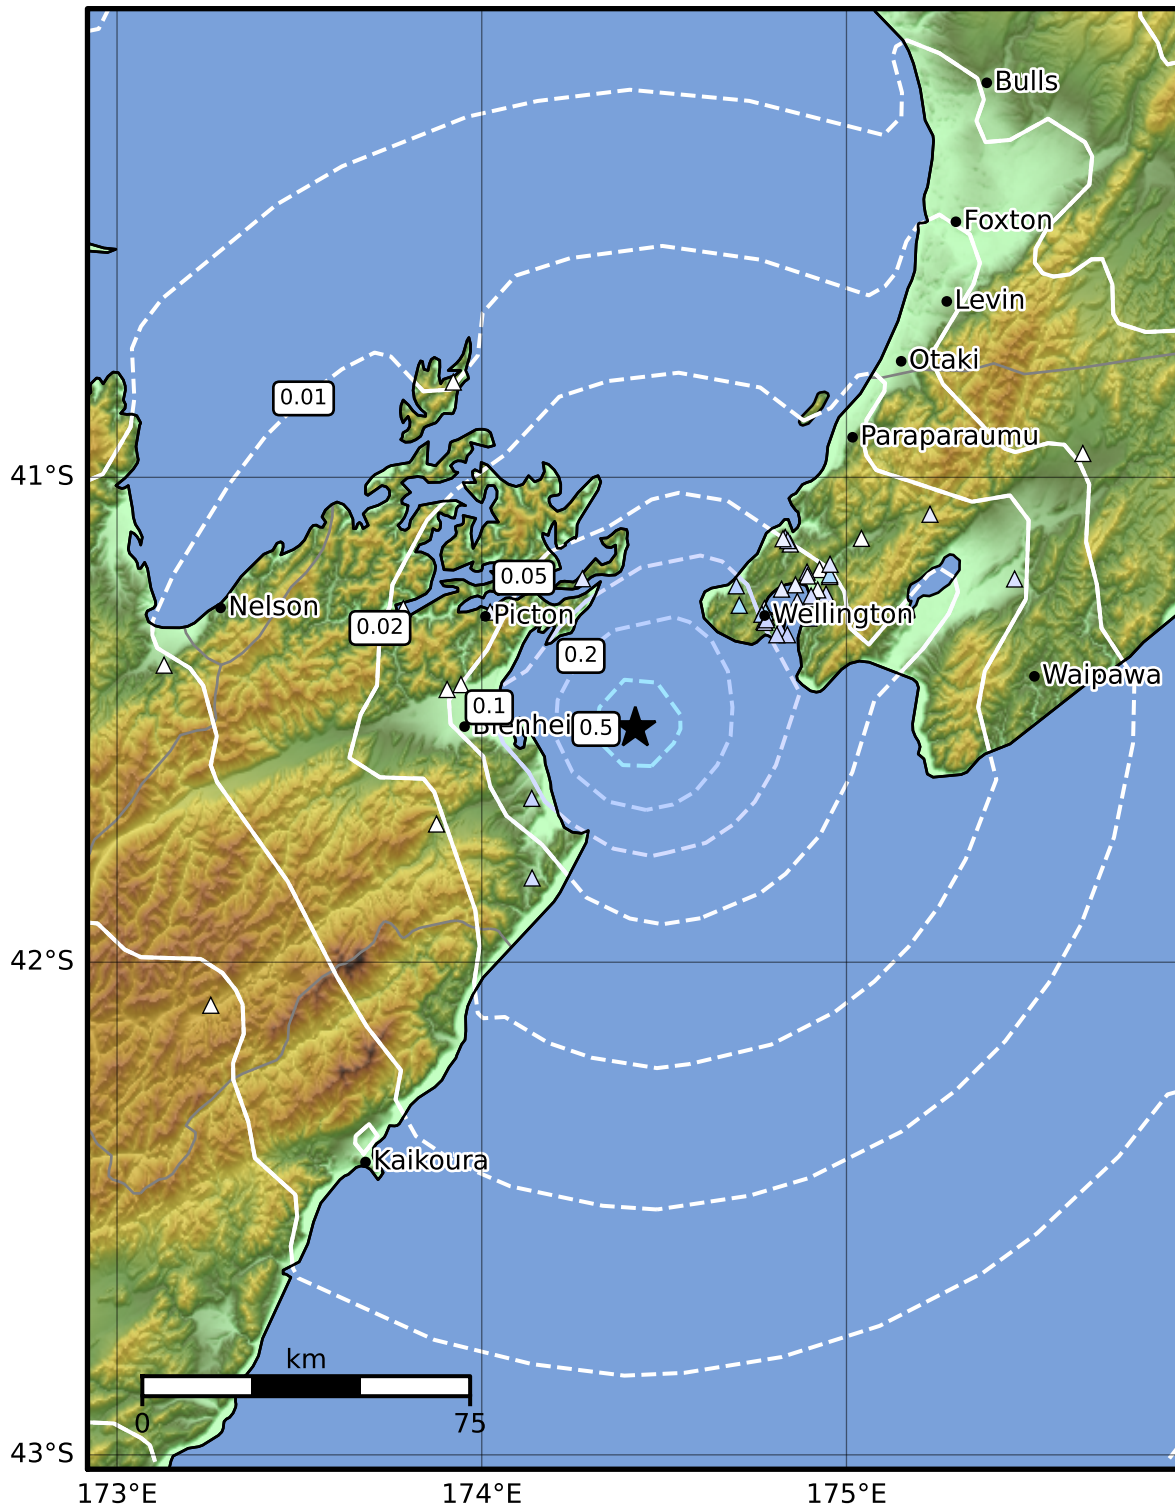

Peak Ground Acceleration Map GNS Science

ShakeMap: Cook Strait

May 30, 2023 05:09:47 UTC M3.5 S41.52 E174.42 Depth: 5.0km ID:2023p403284

PGA (%g)	0.1	0.2	0.5	1	2	5	10	20	50	100	200
----------	-----	-----	-----	---	---	---	----	----	----	-----	-----

Scale based on Moratalla et al.(2021) and Worden et al.(2012) Version 2: Processed 2023-05-30T05:23:48Z

△ Seismic Instrument ○ Reported Intensity ★ Epicenter

Te Whakaahuatanga Tere o ngā Rū Whenua me ngā Parawhenua
R-CET Rapid Characterisation of Earthquakes and Tsunamis
 A GNS Science Led Research Programme