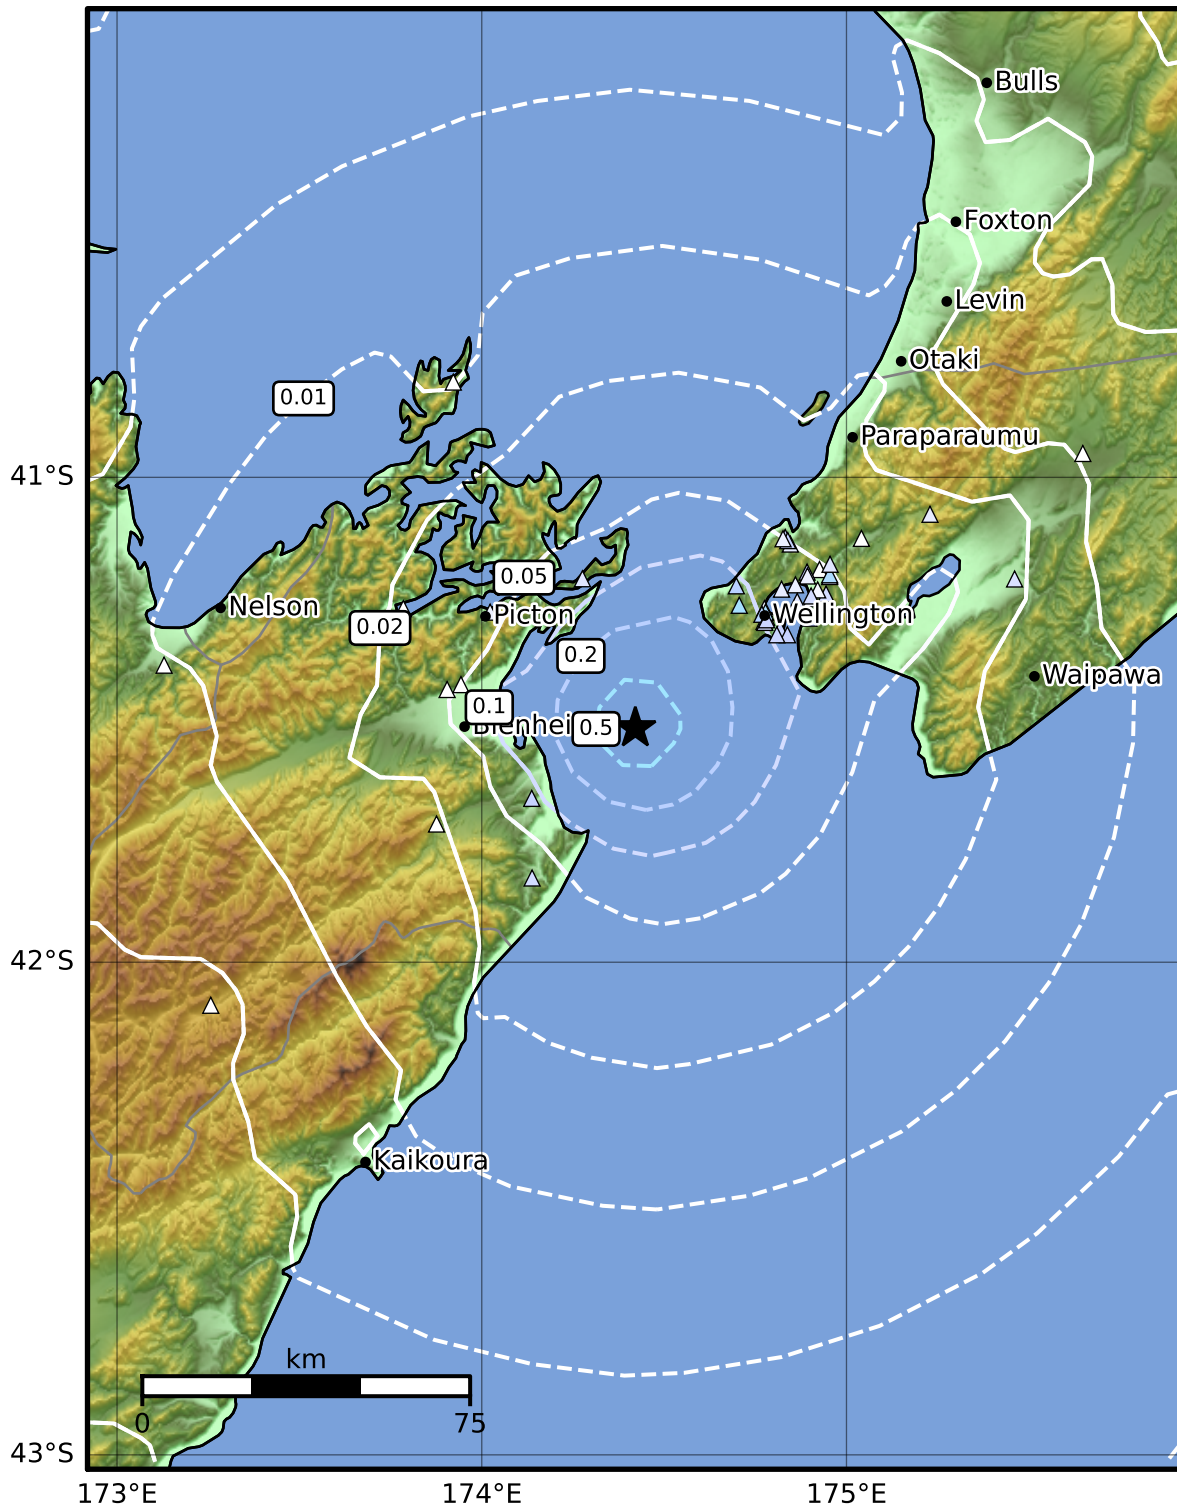

Peak Ground Acceleration Map GNS Science

ShakeMap: Cook Strait

May 30, 2023 05:09:47 UTC M3.5 S41.52 E174.42 Depth: 5.0km ID:2023p403284

PGA (%g)	0.1	0.2	0.5	1	2	5	10	20	50	100	200
----------	-----	-----	-----	---	---	---	----	----	----	-----	-----

Scale based on Moratalla et al.(2021) and Worden et al.(2012) Version 3: Processed 2023-05-30T05:29:41Z

△ Seismic Instrument ○ Reported Intensity ★ Epicenter

Te Whakaahuatanga Tere o ngā Rū Whenua me ngā Parawhenua
R-CET Rapid Characterisation of Earthquakes and Tsunamis
 A GNS Science Led Research Programme