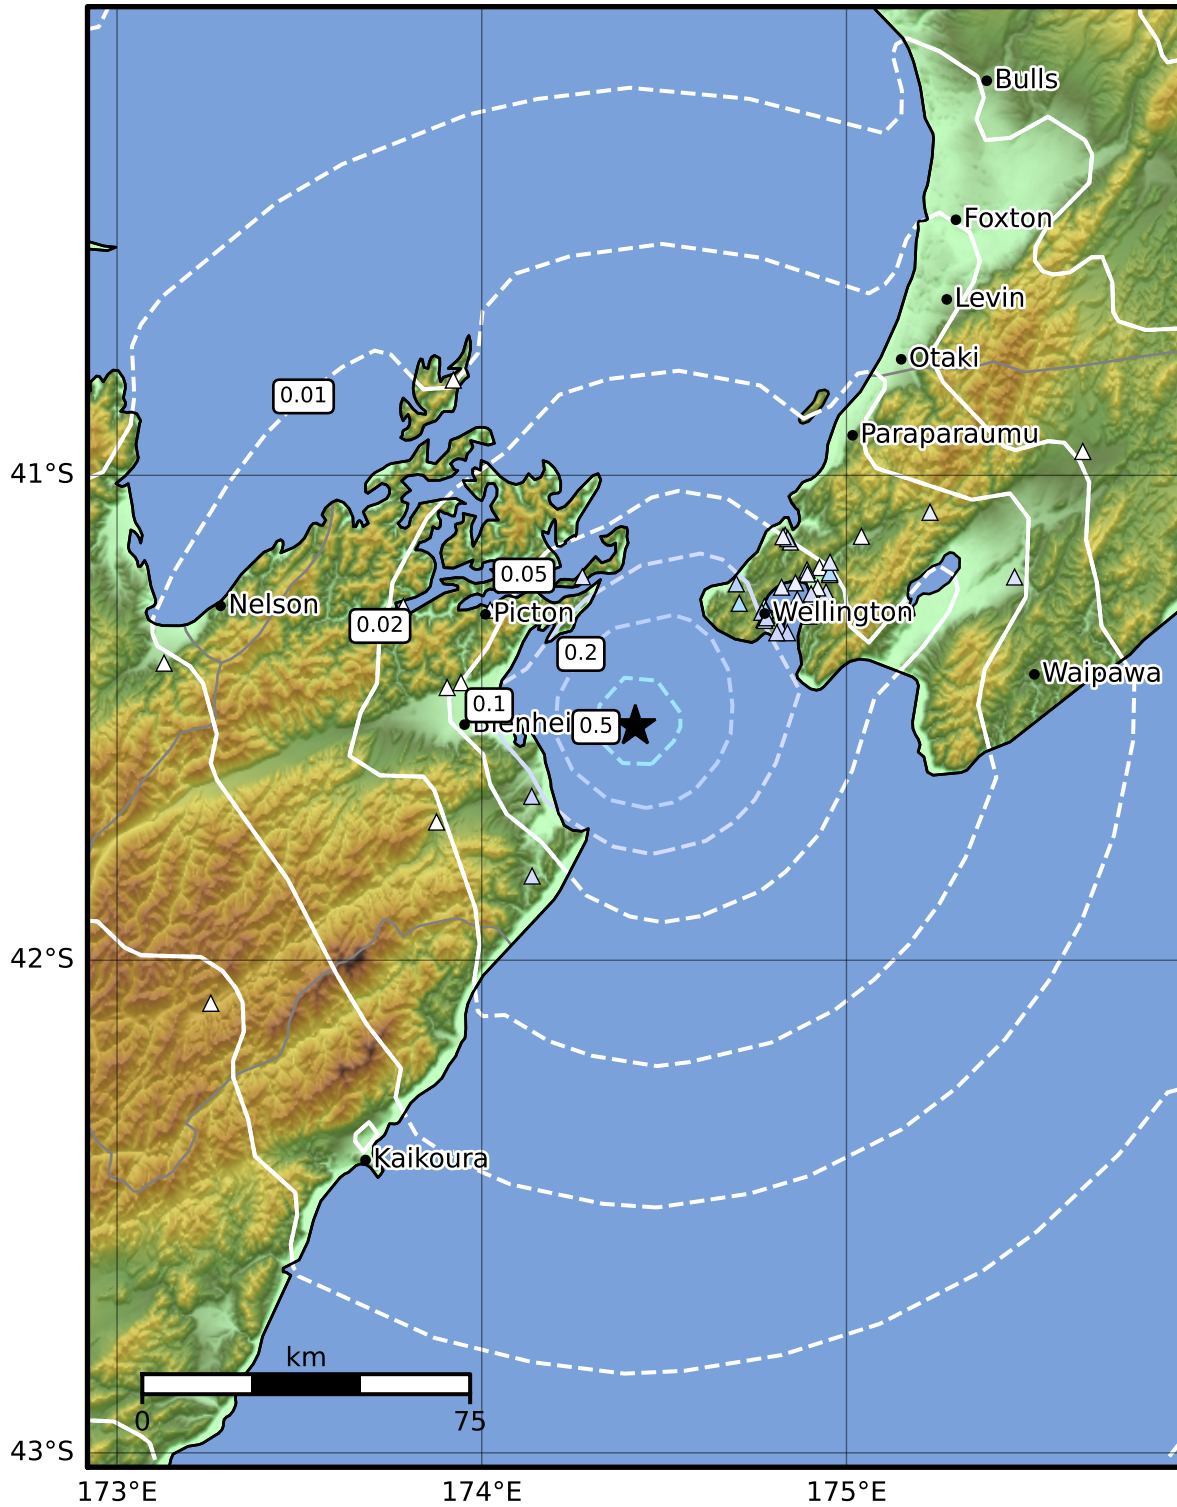

Peak Ground Acceleration Map GNS Science

ShakeMap: Cook Strait

May 30, 2023 05:09:47 UTC M3.5 S41.52 E174.42 Depth: 5.0km ID:2023p403284

PGA (%g)	0.1	0.2	0.5	1	2	5	10	20	50	100	200
----------	-----	-----	-----	---	---	---	----	----	----	-----	-----

Scale based on Moratalla et al.(2021) and Worden et al.(2012) Version 4: Processed 2023-05-30T05:35:49Z

△ Seismic Instrument ○ Reported Intensity ★ Epicenter

Te Whakaahuatanga Tere o ngā Rū Whenua me ngā Parawhenua
R-CET Rapid Characterisation of Earthquakes and Tsunamis
 A GNS Science Led Research Programme