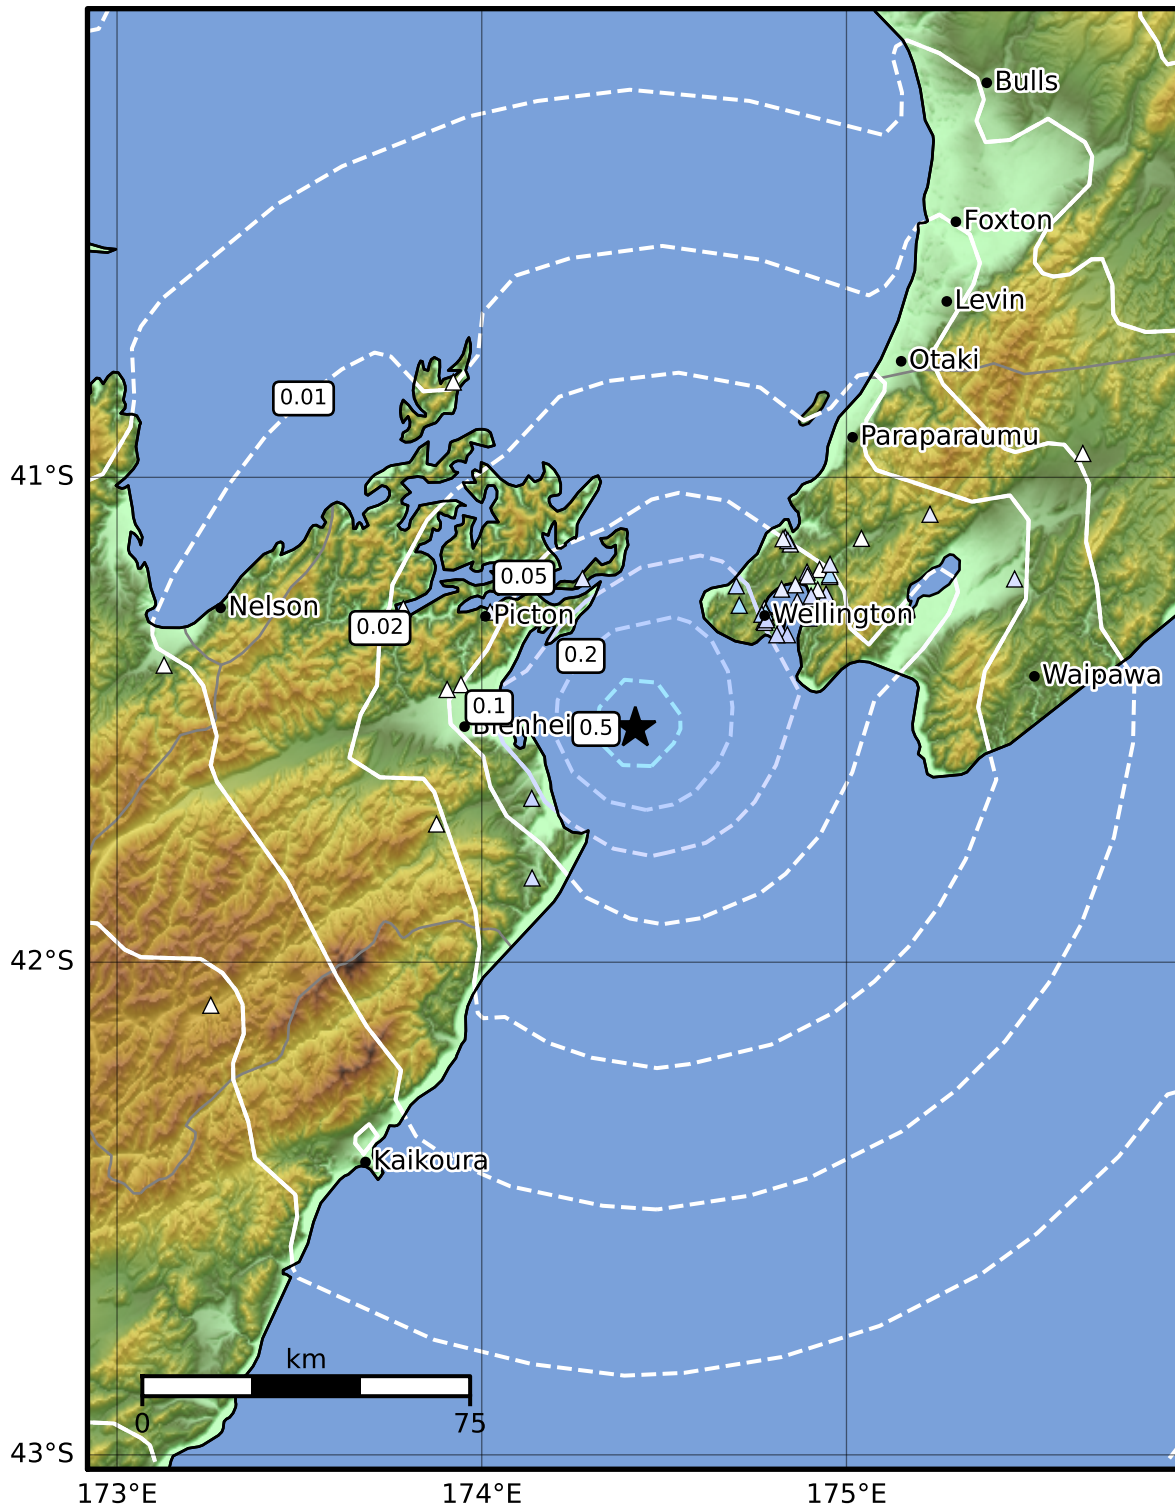

Peak Ground Acceleration Map GNS Science

ShakeMap: Cook Strait

May 30, 2023 05:09:47 UTC M3.5 S41.52 E174.42 Depth: 5.0km ID:2023p403284

PGA (%g)	0.1	0.2	0.5	1	2	5	10	20	50	100	200
----------	-----	-----	-----	---	---	---	----	----	----	-----	-----

Scale based on Moratalla et al.(2021) and Worden et al.(2012) Version 5: Processed 2023-05-30T05:43:13Z

△ Seismic Instrument ○ Reported Intensity ★ Epicenter

Te Whakaahuatanga Tere o ngā Rū Whenua me ngā Parawhenua
R-CET Rapid Characterisation of Earthquakes and Tsunamis
 A GNS Science Led Research Programme