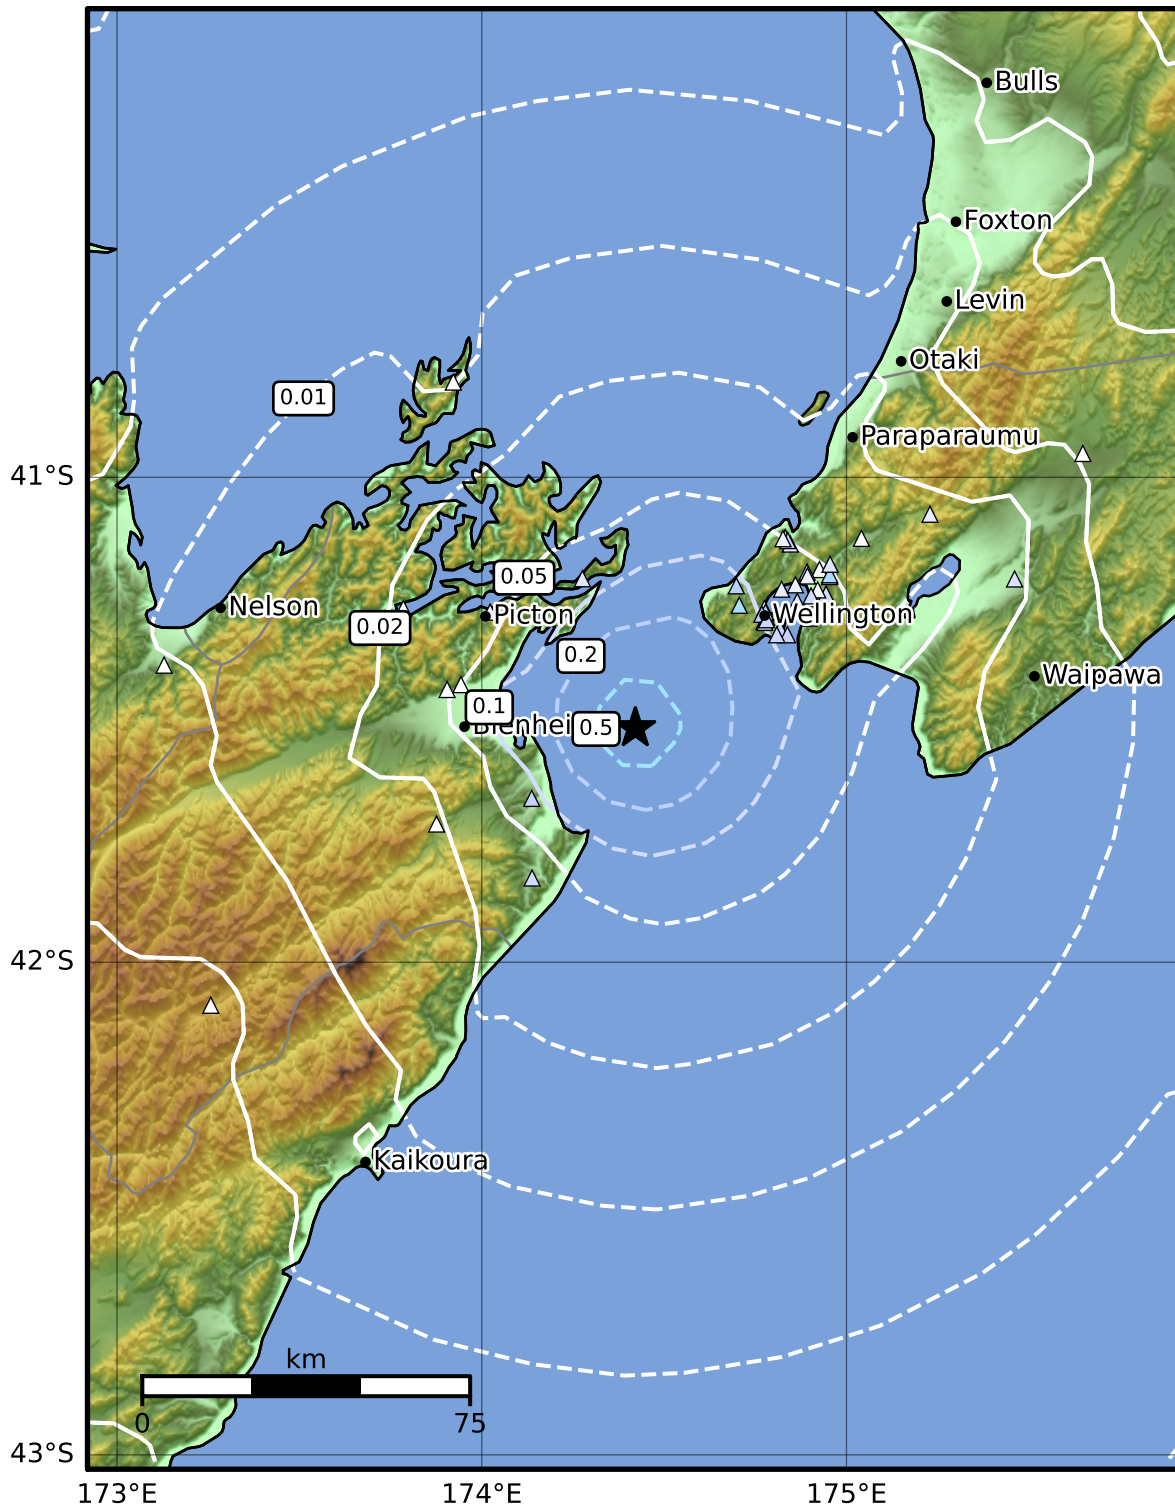

Peak Ground Acceleration Map GNS Science

ShakeMap: Cook Strait

May 30, 2023 05:09:47 UTC M3.5 S41.52 E174.42 Depth: 5.0km ID:2023p403284

PGA (%g)	0.1	0.2	0.5	1	2	5	10	20	50	100	200
----------	-----	-----	-----	---	---	---	----	----	----	-----	-----

Scale based on Moratalla et al.(2021) and Worden et al.(2012) Version 6: Processed 2023-05-30T06:20:35Z

△ Seismic Instrument ○ Reported Intensity ★ Epicenter

Te Whakaahuatanga Tere o ngā Rū Whenua me ngā Parawhenua
R-CET Rapid Characterisation of Earthquakes and Tsunamis
 A GNS Science Led Research Programme