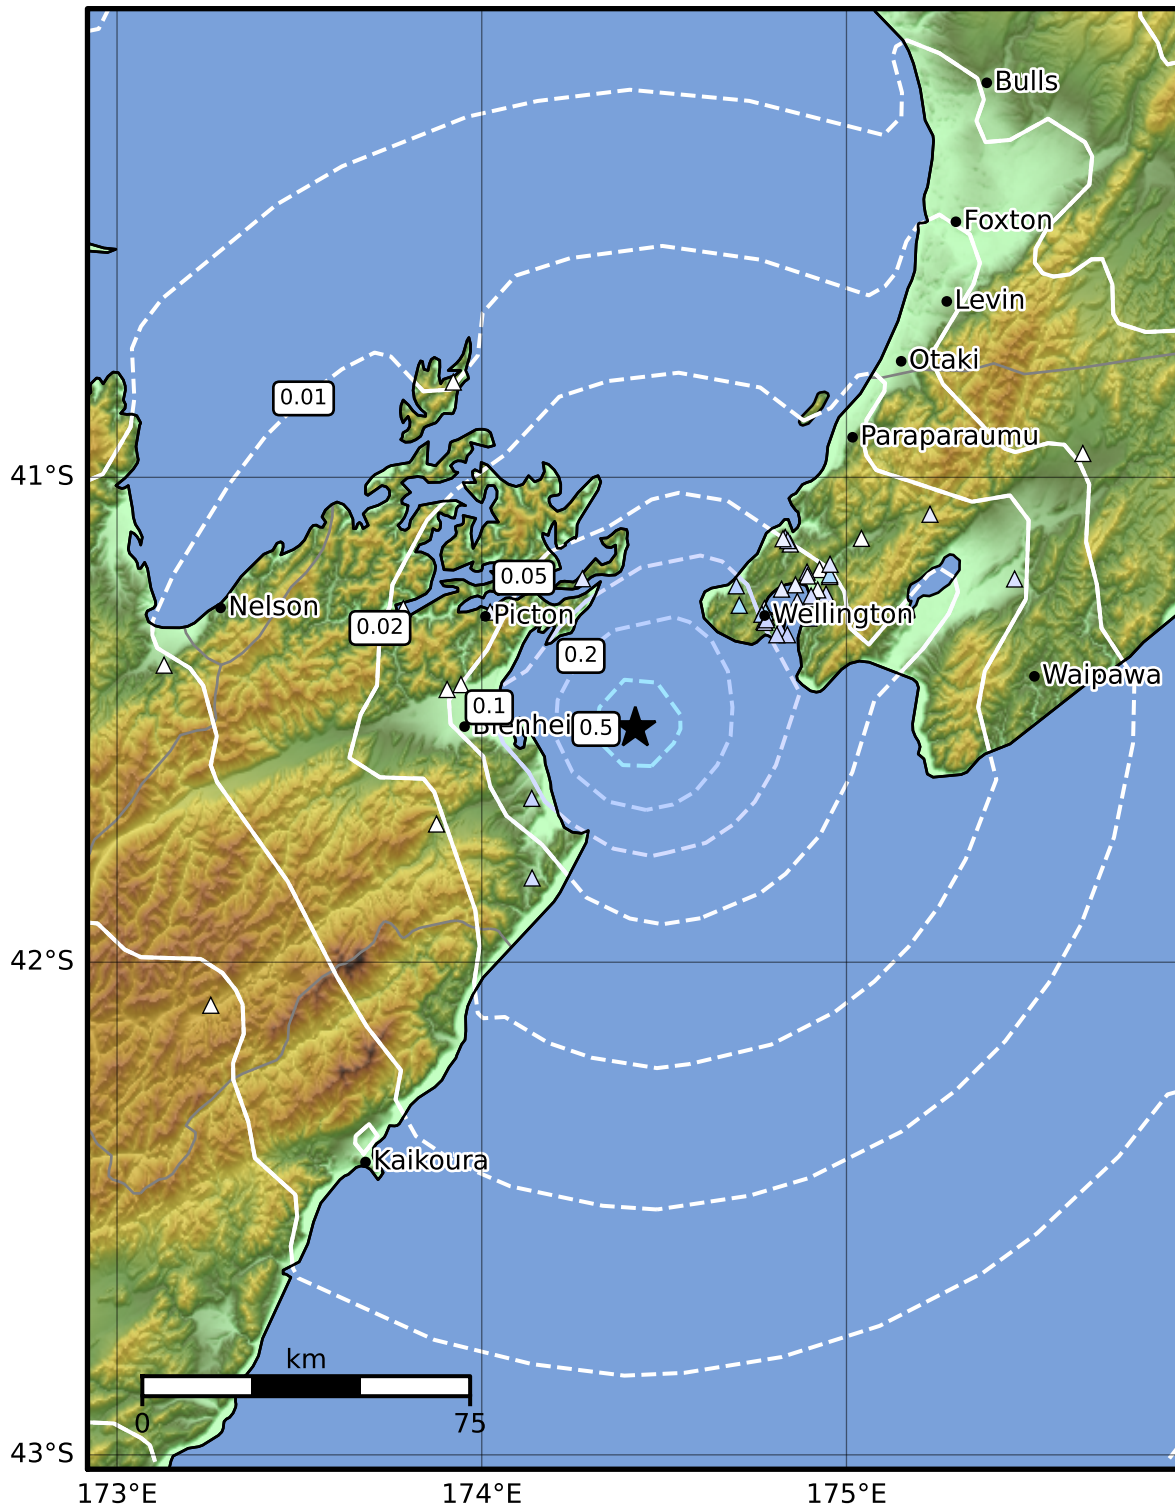

Peak Ground Acceleration Map GNS Science

ShakeMap: Cook Strait

May 30, 2023 05:09:47 UTC M3.5 S41.52 E174.42 Depth: 5.0km ID:2023p403284

PGA (%g)	0.1	0.2	0.5	1	2	5	10	20	50	100	200
----------	-----	-----	-----	---	---	---	----	----	----	-----	-----

Scale based on Moratalla et al.(2021) and Worden et al.(2012) Version 7: Processed 2023-05-30T07:20:36Z

△ Seismic Instrument ○ Reported Intensity ★ Epicenter

Te Whakaahuatanga Tere o ngā Rū Whenua me ngā Parawhenua
R-CET Rapid Characterisation of Earthquakes and Tsunamis
 A GNS Science Led Research Programme