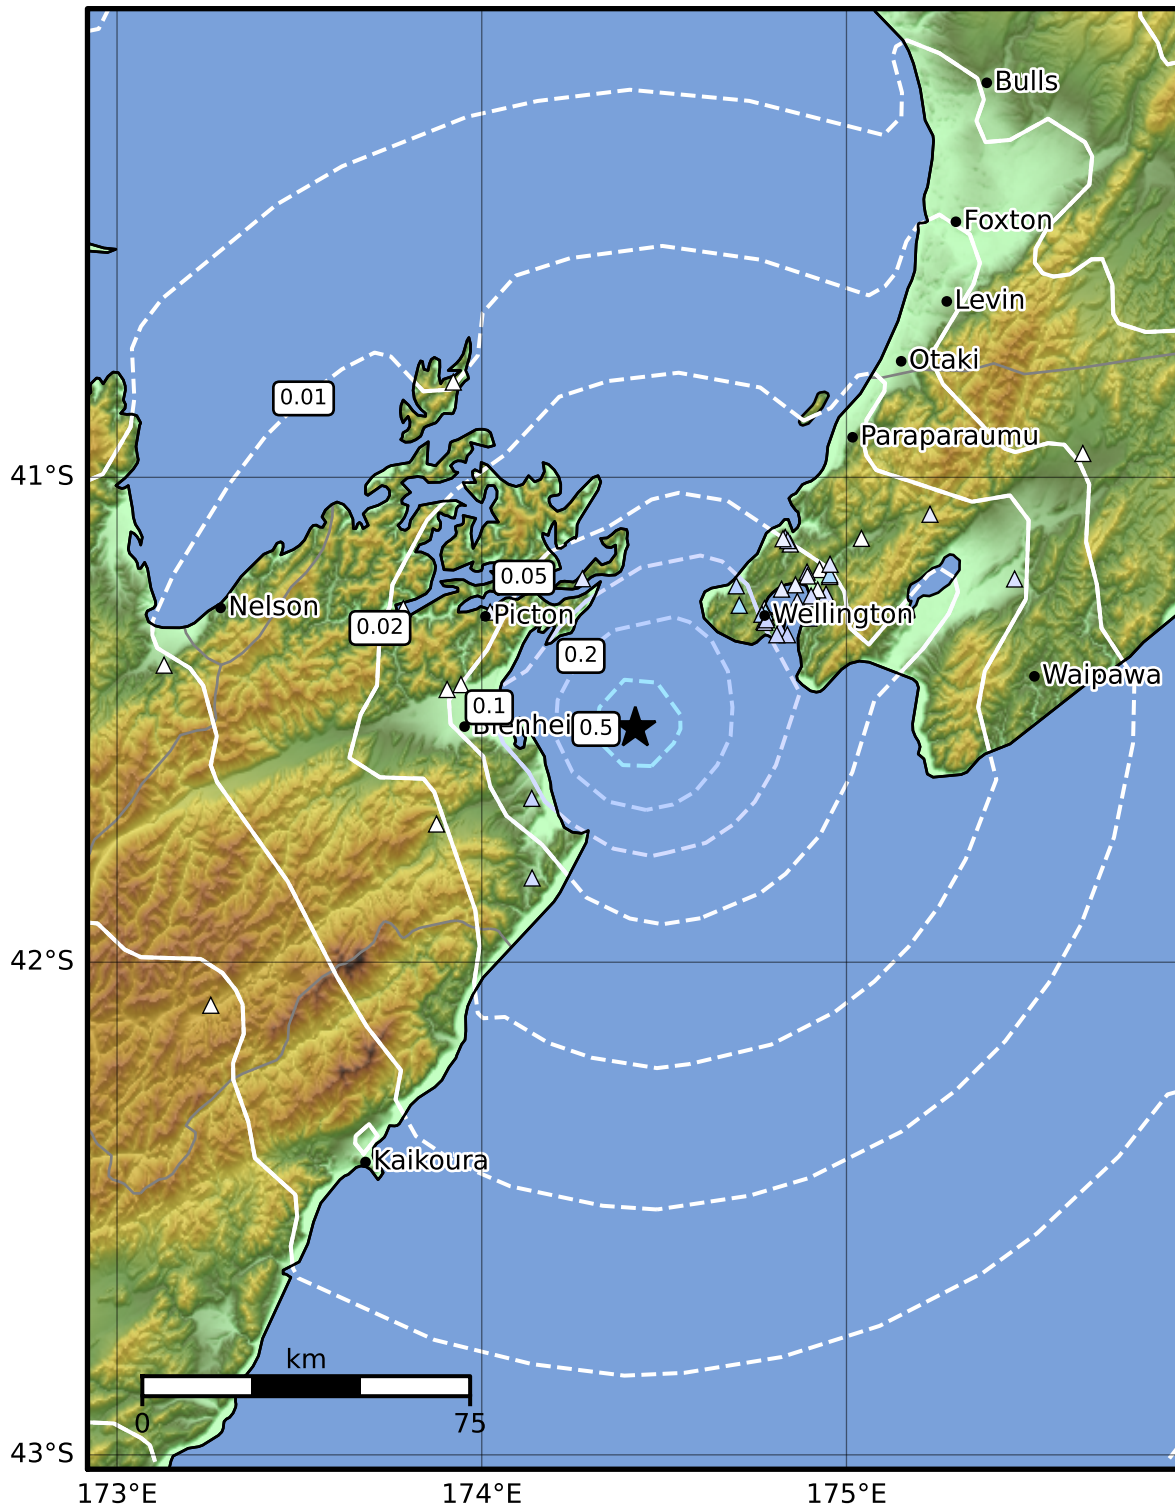

Peak Ground Acceleration Map GNS Science

ShakeMap: Cook Strait

May 30, 2023 05:09:47 UTC M3.5 S41.52 E174.42 Depth: 5.0km ID:2023p403284

PGA (%g)	0.1	0.2	0.5	1	2	5	10	20	50	100	200
----------	-----	-----	-----	---	---	---	----	----	----	-----	-----

Scale based on Moratalla et al.(2021) and Worden et al.(2012) Version 8: Processed 2023-05-30T08:10:37Z

△ Seismic Instrument ○ Reported Intensity ★ Epicenter

Te Whakaahuatanga Tere o ngā Rū Whenua me ngā Parawhenua
R-CET Rapid Characterisation of Earthquakes and Tsunamis
 A GNS Science Led Research Programme