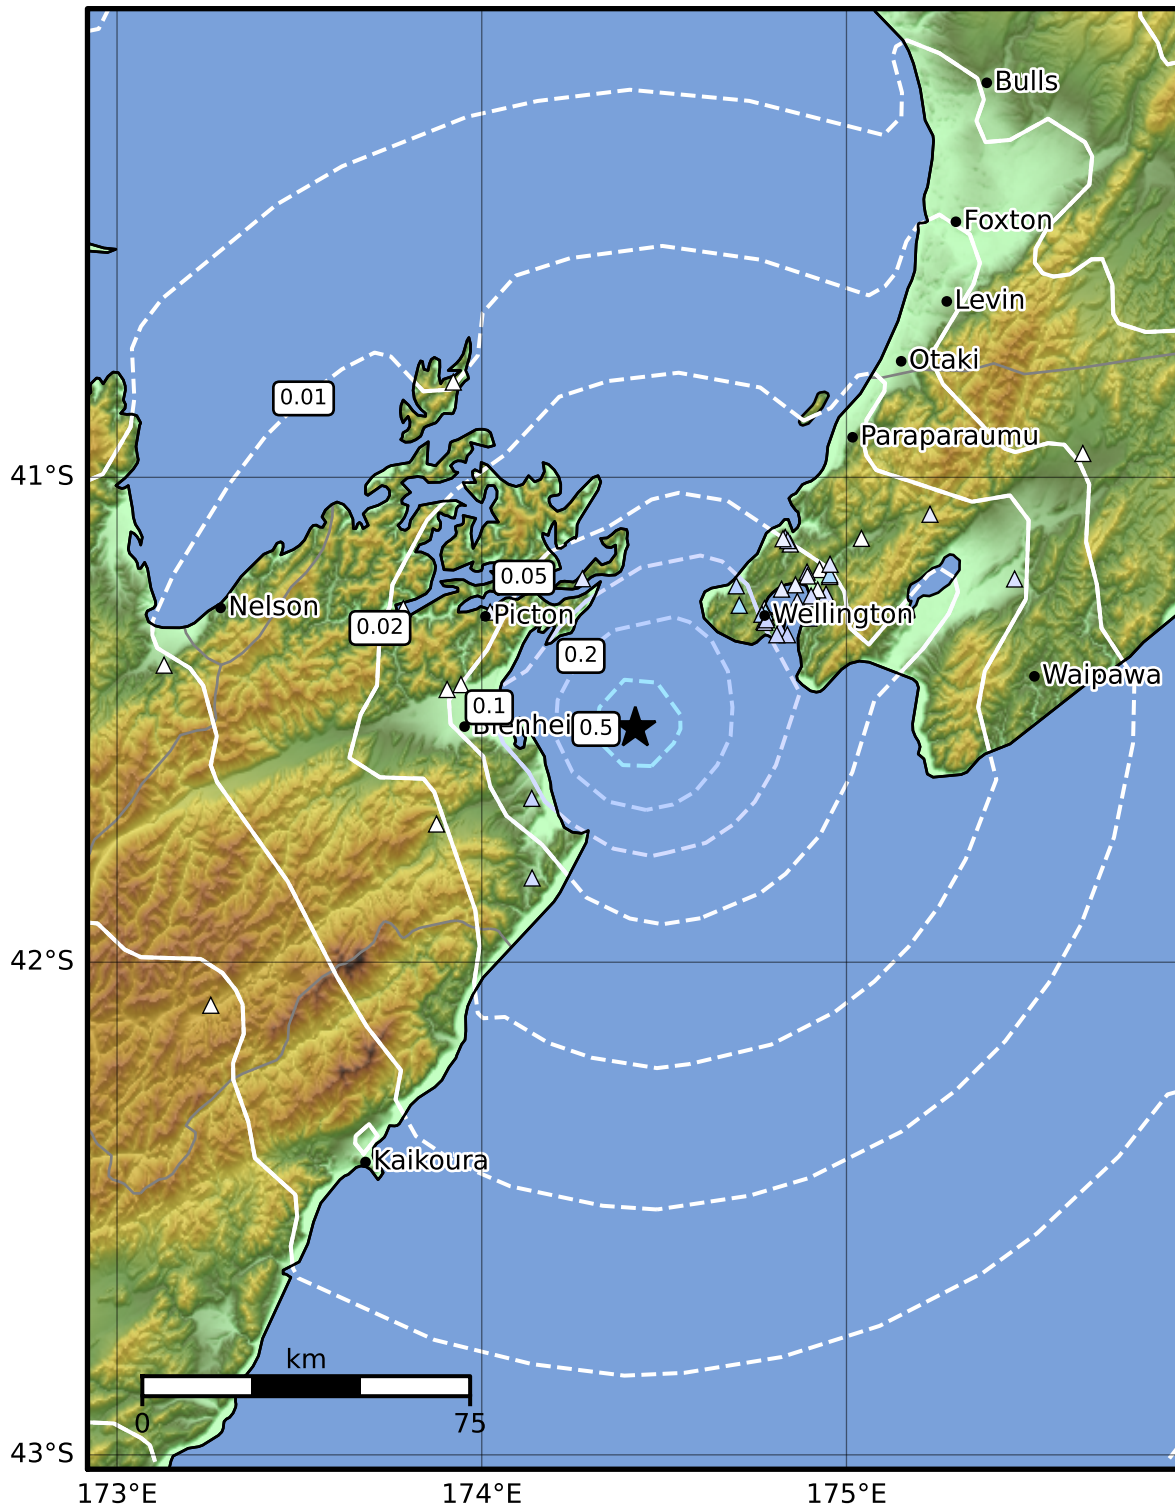

Peak Ground Acceleration Map GNS Science

ShakeMap: Cook Strait

May 30, 2023 05:09:47 UTC M3.5 S41.52 E174.42 Depth: 5.0km ID:2023p403284

PGA (%g)	0.1	0.2	0.5	1	2	5	10	20	50	100	200
----------	-----	-----	-----	---	---	---	----	----	----	-----	-----

Scale based on Moratalla et al.(2021) and Worden et al.(2012) Version 9: Processed 2023-05-30T11:10:39Z

△ Seismic Instrument ○ Reported Intensity ★ Epicenter

Te Whakaahuatanga Tere o ngā Rū Whenua me ngā Parawhenua
R-CET Rapid Characterisation of Earthquakes and Tsunamis
 A GNS Science Led Research Programme