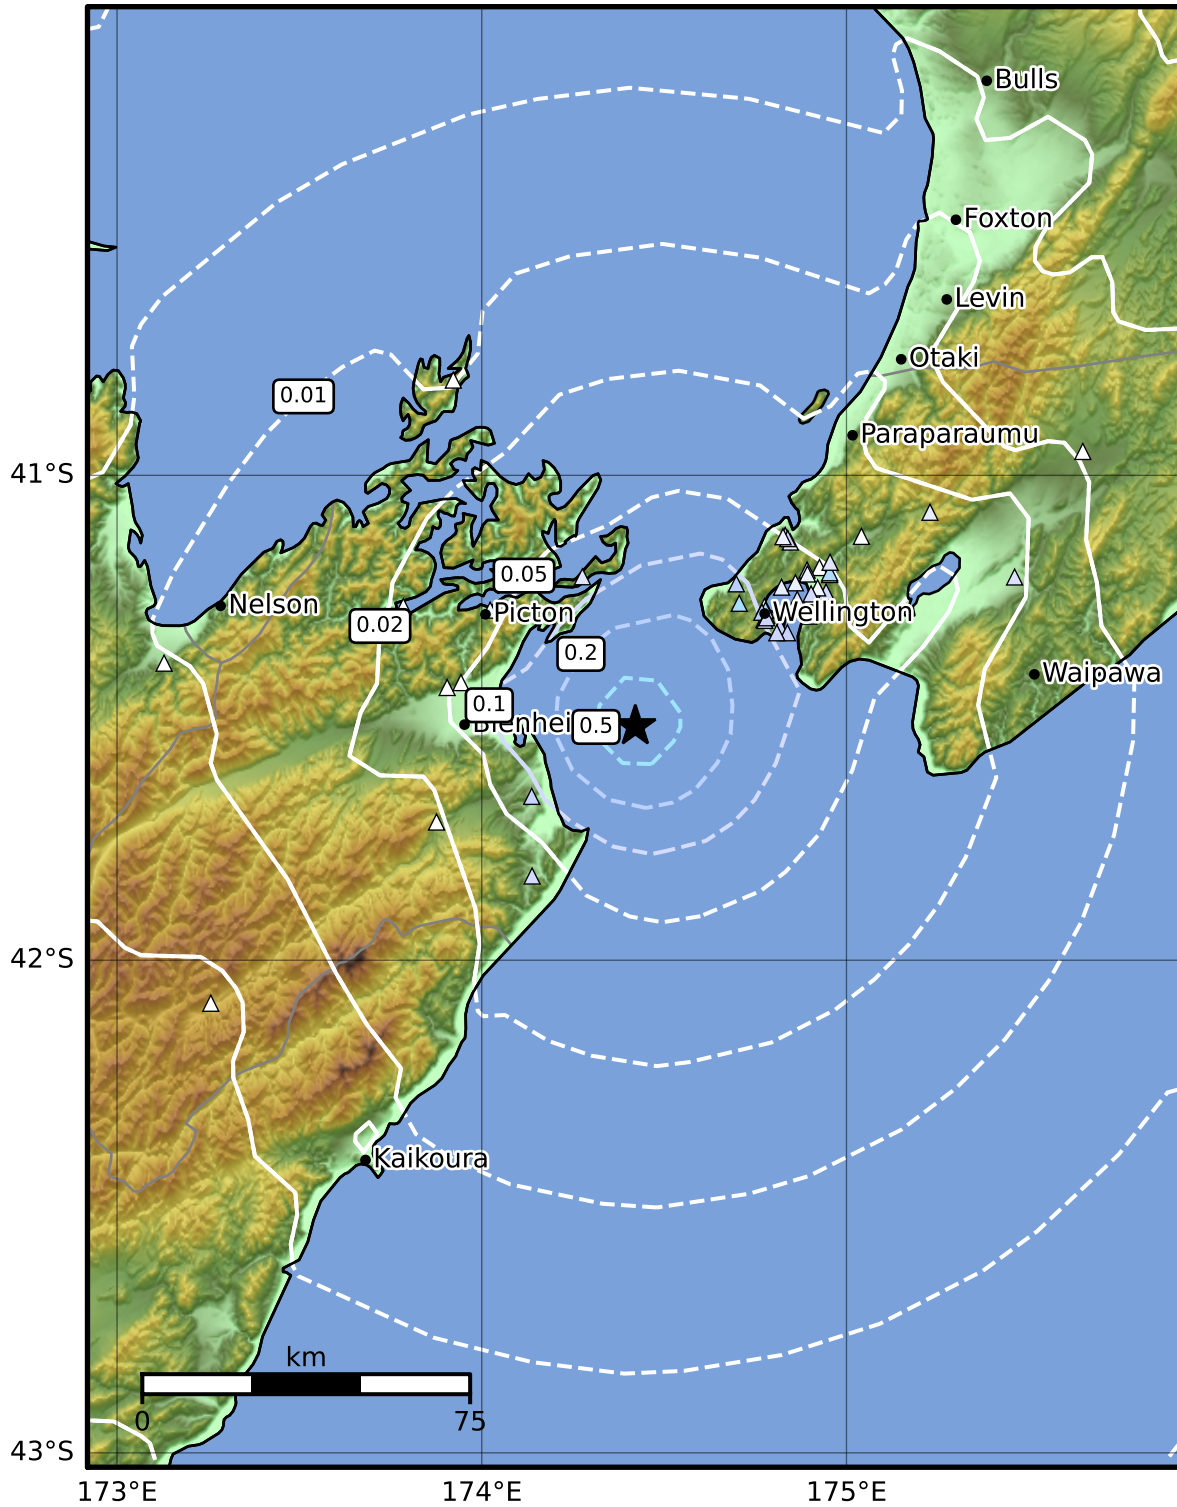

Peak Ground Acceleration Map GNS Science

ShakeMap: Cook Strait

May 30, 2023 05:09:47 UTC M3.5 S41.52 E174.42 Depth: 5.0km ID:2023p403284

PGA (%g)	0.1	0.2	0.5	1	2	5	10	20	50	100	200
----------	-----	-----	-----	---	---	---	----	----	----	-----	-----

Scale based on Moratalla et al.(2021) and Worden et al.(2012) Version 10: Processed 2023-05-31T05:13:38Z

△ Seismic Instrument ○ Reported Intensity ★ Epicenter

Te Whakaahuatanga Tere o ngā Rū Whenua me ngā Parawhenua  
**R-CET** Rapid Characterisation of Earthquakes and Tsunamis  
 A GNS Science Led Research Programme