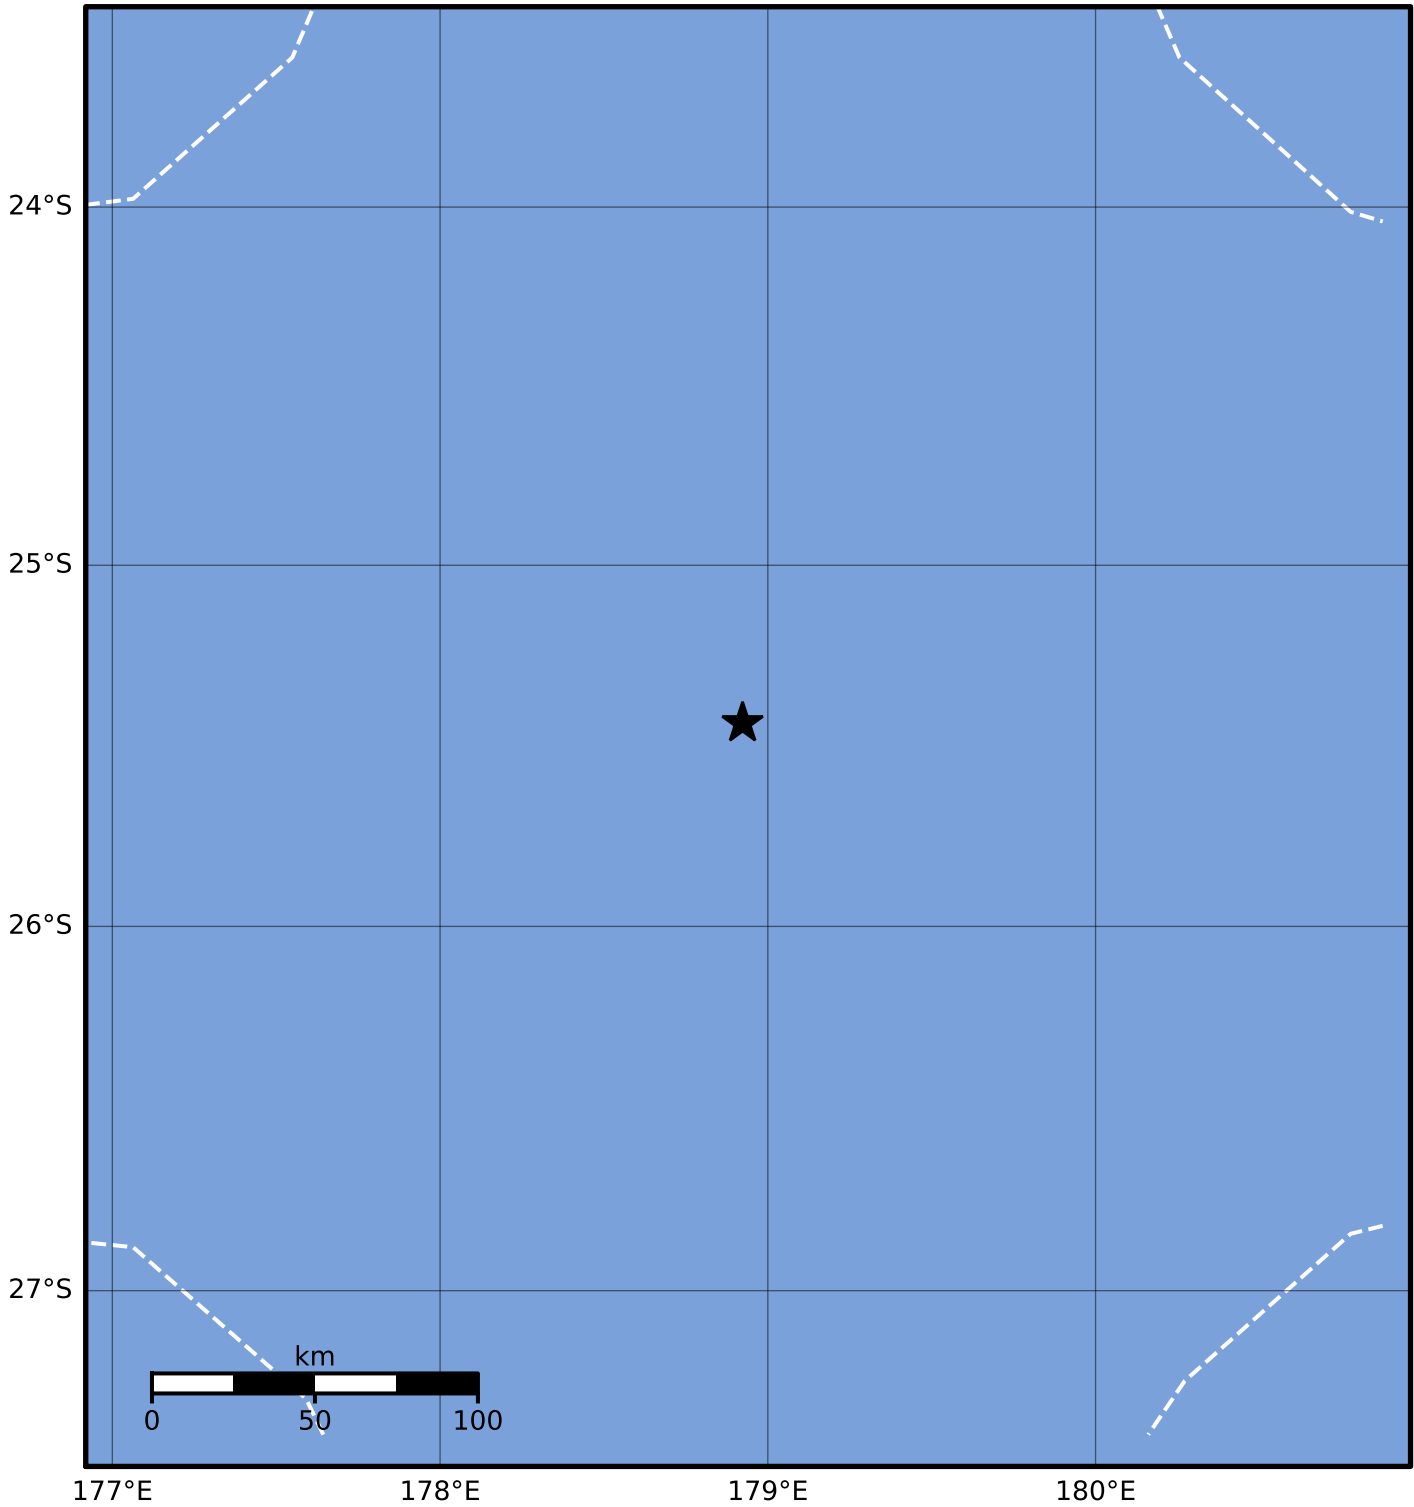

Peak Ground Velocity Map GNS Science  
 ShakeMap: South Fiji Basin  
 Jun 04, 2023 15:17:57 UTC M4.9 S25.44 E178.92 Depth: 457.2km ID:2023p417943

PGV (cm/s)	0.1	0.2	0.5	1	2	5	10	20	50	100	200
------------	-----	-----	-----	---	---	---	----	----	----	-----	-----

Scale based on Moratalla et al.(2021) and Worden et al.(2012) Version 7: Processed 2023-06-04T17:18:47Z  
 △ Seismic Instrument ○ Reported Intensity ★ Epicenter