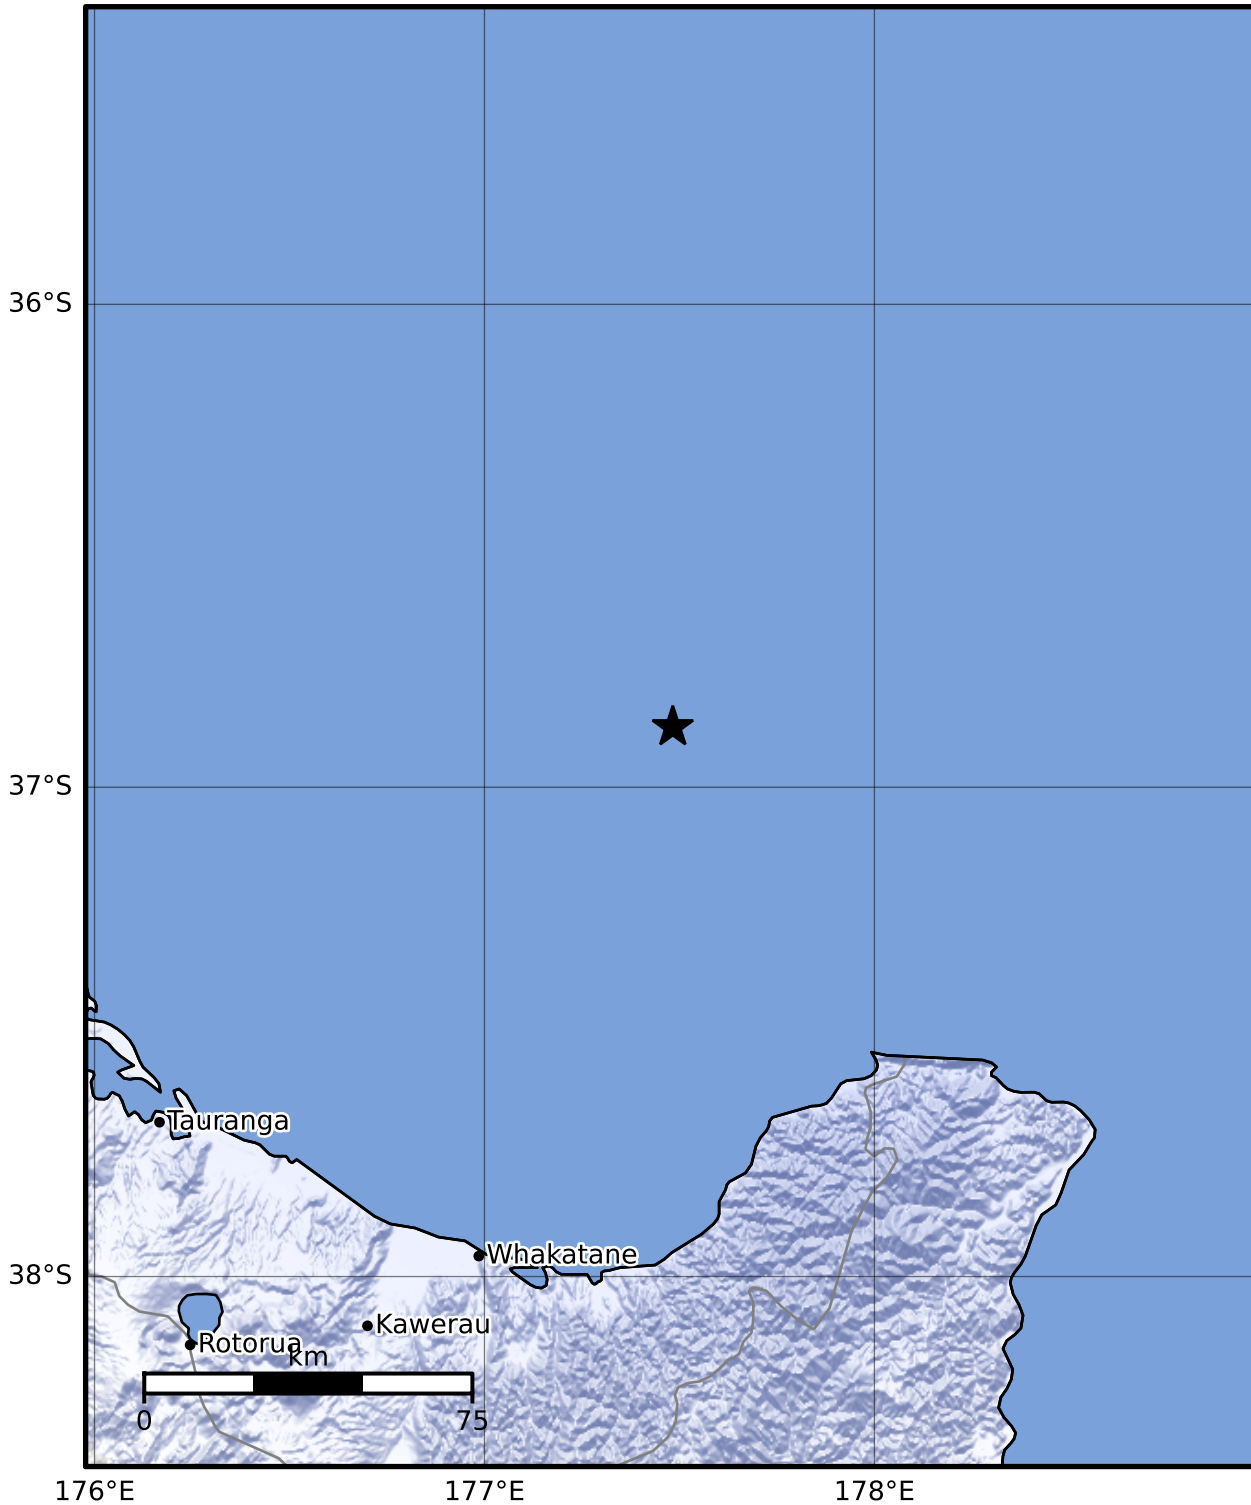

Macroseismic Intensity Map GNS Science

ShakeMap: Raukumara Plain

Jun 08, 2023 00:28:51 UTC M3.5 S36.88 E177.48 Depth: 143.7km ID:2023p427081

SHAKING	Not felt	Weak	Light	Moderate	Strong	Very strong	Severe	Violent	Extreme
DAMAGE	None	None	None	Very light	Light	Moderate	Moderate/heavy	Heavy	Very heavy
PGA(%g)	<0.0464	0.29	1.63	5.16	12.5	22.4	40.2	72.2	>129
PGV(cm/s)	<0.0215	0.125	1.04	4.31	14.5	26.4	48.3	88.4	>162
INTENSITY	I	II-III	IV	V	VI	VII	VIII	IX	X+

Scale based on Moratalla et al.(2021) and Worden et al.(2012) Version 2: Processed 2023-06-08T00:36:48Z

△ Seismic Instrument ○ Reported Intensity

★ Epicenter