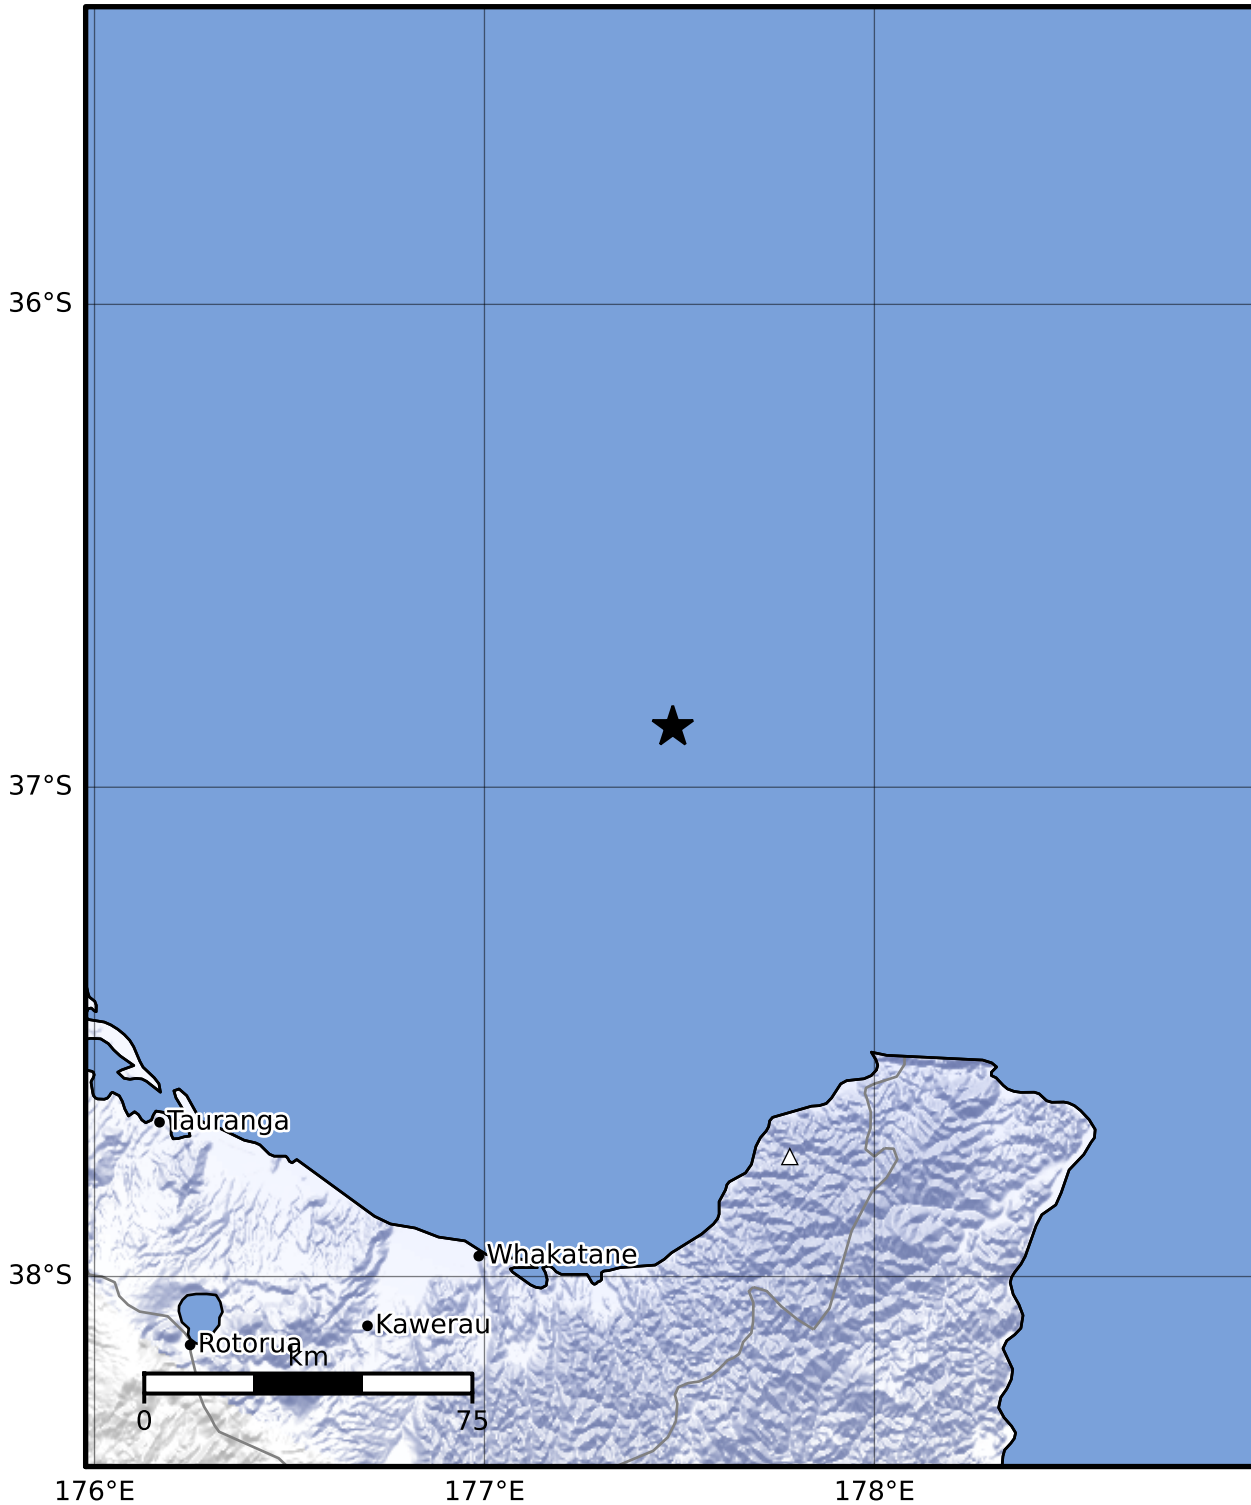

Macroseismic Intensity Map GNS Science

ShakeMap: Raukumara Plain

Jun 08, 2023 00:28:51 UTC M3.4 S36.88 E177.48 Depth: 143.7km ID:2023p427081

SHAKING	Not felt	Weak	Light	Moderate	Strong	Very strong	Severe	Violent	Extreme
DAMAGE	None	None	None	Very light	Light	Moderate	Moderate/heavy	Heavy	Very heavy
PGA(%g)	<0.0464	0.29	1.63	5.16	12.5	22.4	40.2	72.2	>129
PGV(cm/s)	<0.0215	0.125	1.04	4.31	14.5	26.4	48.3	88.4	>162
INTENSITY	I	II-III	IV	V	VI	VII	VIII	IX	X+

Scale based on Moratalla et al.(2021) and Worden et al.(2012) Version 4: Processed 2023-06-08T00:47:28Z

△ Seismic Instrument ○ Reported Intensity

★ Epicenter