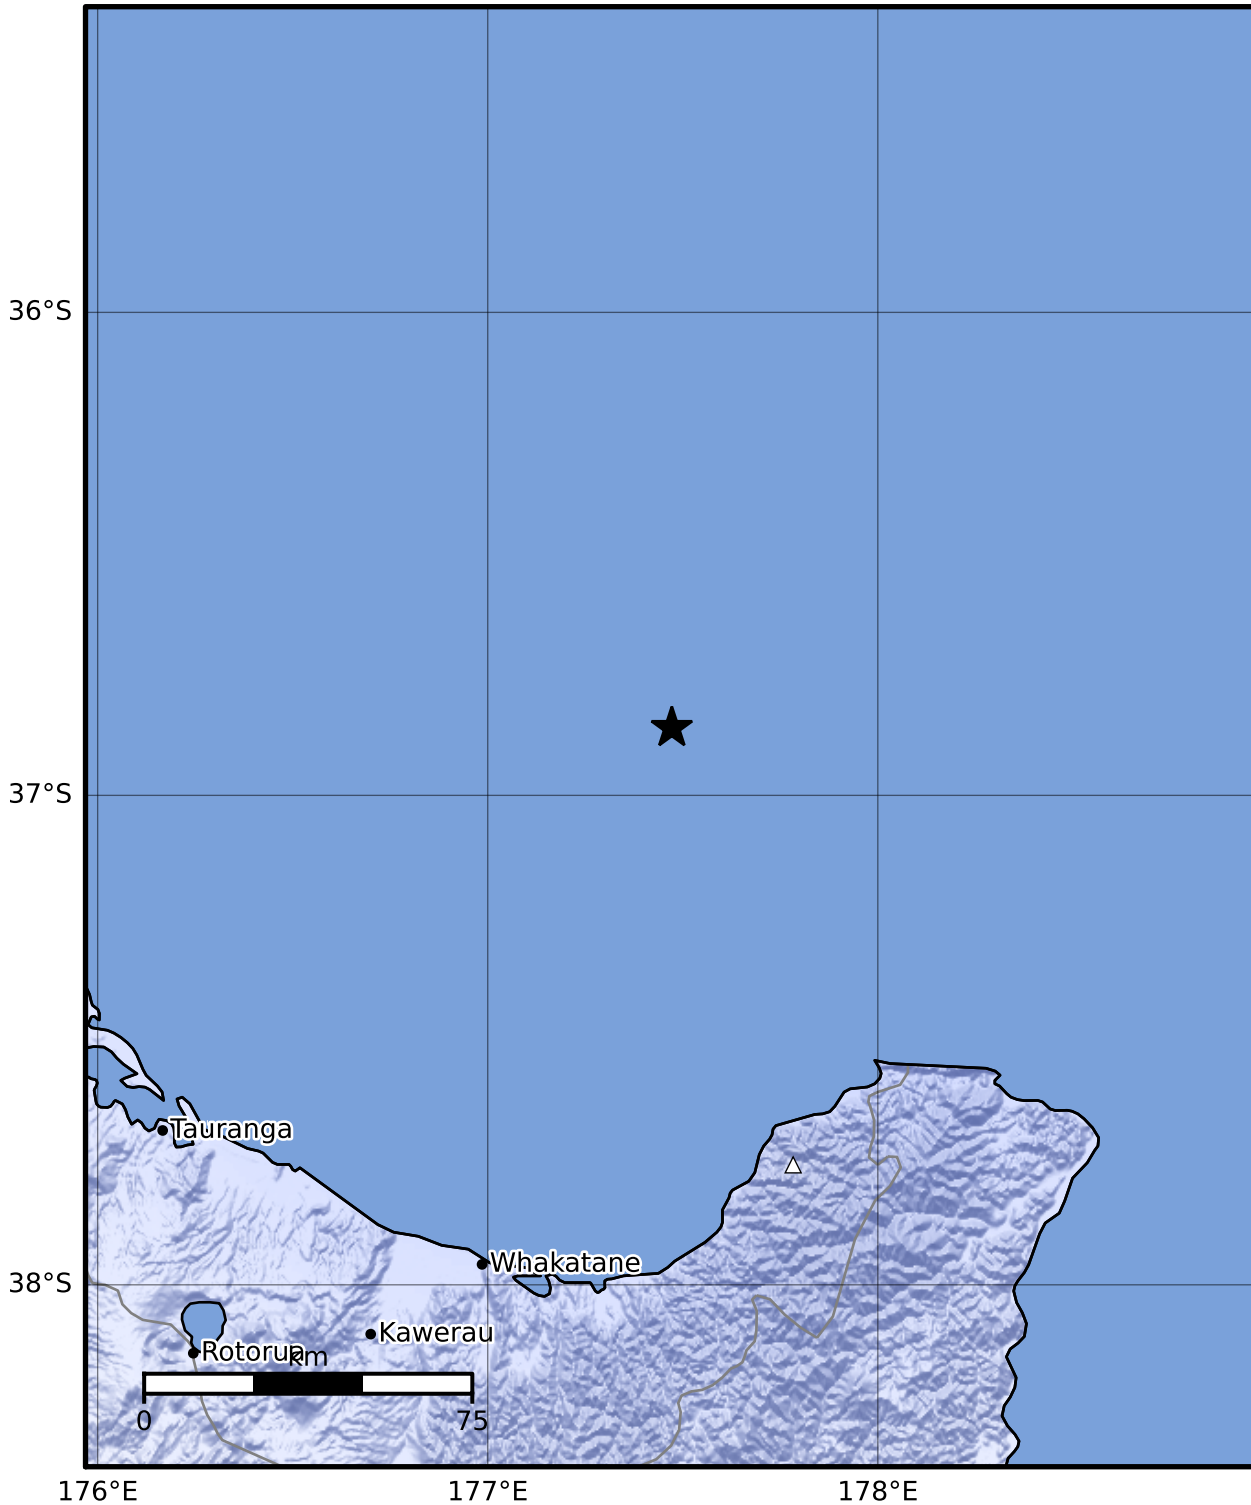

Macroseismic Intensity Map GNS Science

ShakeMap: Raukumara Plain

Jun 08, 2023 00:28:51 UTC M3.8 S36.86 E177.47 Depth: 139.1km ID:2023p427081

SHAKING	Not felt	Weak	Light	Moderate	Strong	Very strong	Severe	Violent	Extreme
DAMAGE	None	None	None	Very light	Light	Moderate	Moderate/heavy	Heavy	Very heavy
PGA(%g)	<0.0464	0.29	1.63	5.16	12.5	22.4	40.2	72.2	>129
PGV(cm/s)	<0.0215	0.125	1.04	4.31	14.5	26.4	48.3	88.4	>162
INTENSITY	I	II-III	IV	V	VI	VII	VIII	IX	X+

Scale based on Moratalla et al.(2021) and Worden et al.(2012) Version 10: Processed 2023-06-08T03:29:38Z

△ Seismic Instrument ○ Reported Intensity

★ Epicenter