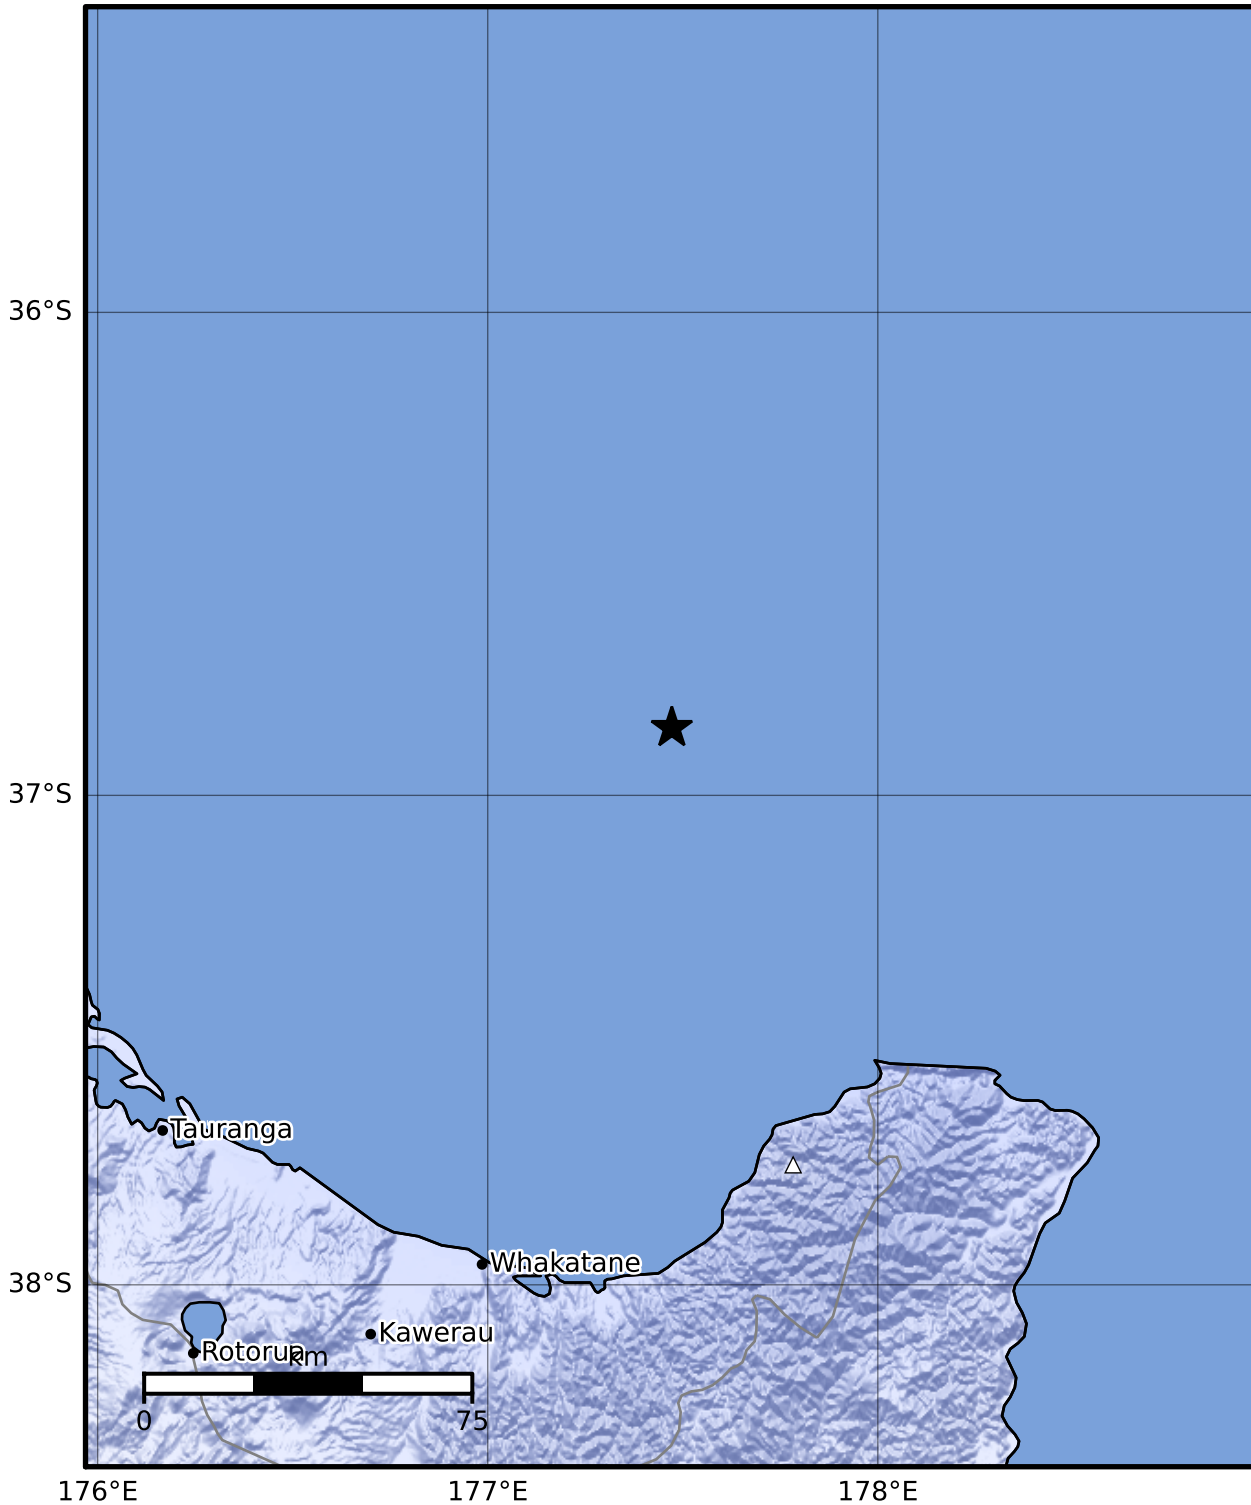

Macroseismic Intensity Map GNS Science

ShakeMap: Raukumara Plain

Jun 08, 2023 00:28:51 UTC M3.8 S36.86 E177.47 Depth: 139.1km ID:2023p427081

SHAKING	Not felt	Weak	Light	Moderate	Strong	Very strong	Severe	Violent	Extreme
DAMAGE	None	None	None	Very light	Light	Moderate	Moderate/heavy	Heavy	Very heavy
PGA(%g)	<0.0464	0.29	1.63	5.16	12.5	22.4	40.2	72.2	>129
PGV(cm/s)	<0.0215	0.125	1.04	4.31	14.5	26.4	48.3	88.4	>162
INTENSITY	I	II-III	IV	V	VI	VII	VIII	IX	X+

Scale based on Moratalla et al.(2021) and Worden et al.(2012) Version 13: Processed 2023-06-09T00:29:44Z

△ Seismic Instrument ○ Reported Intensity

★ Epicenter