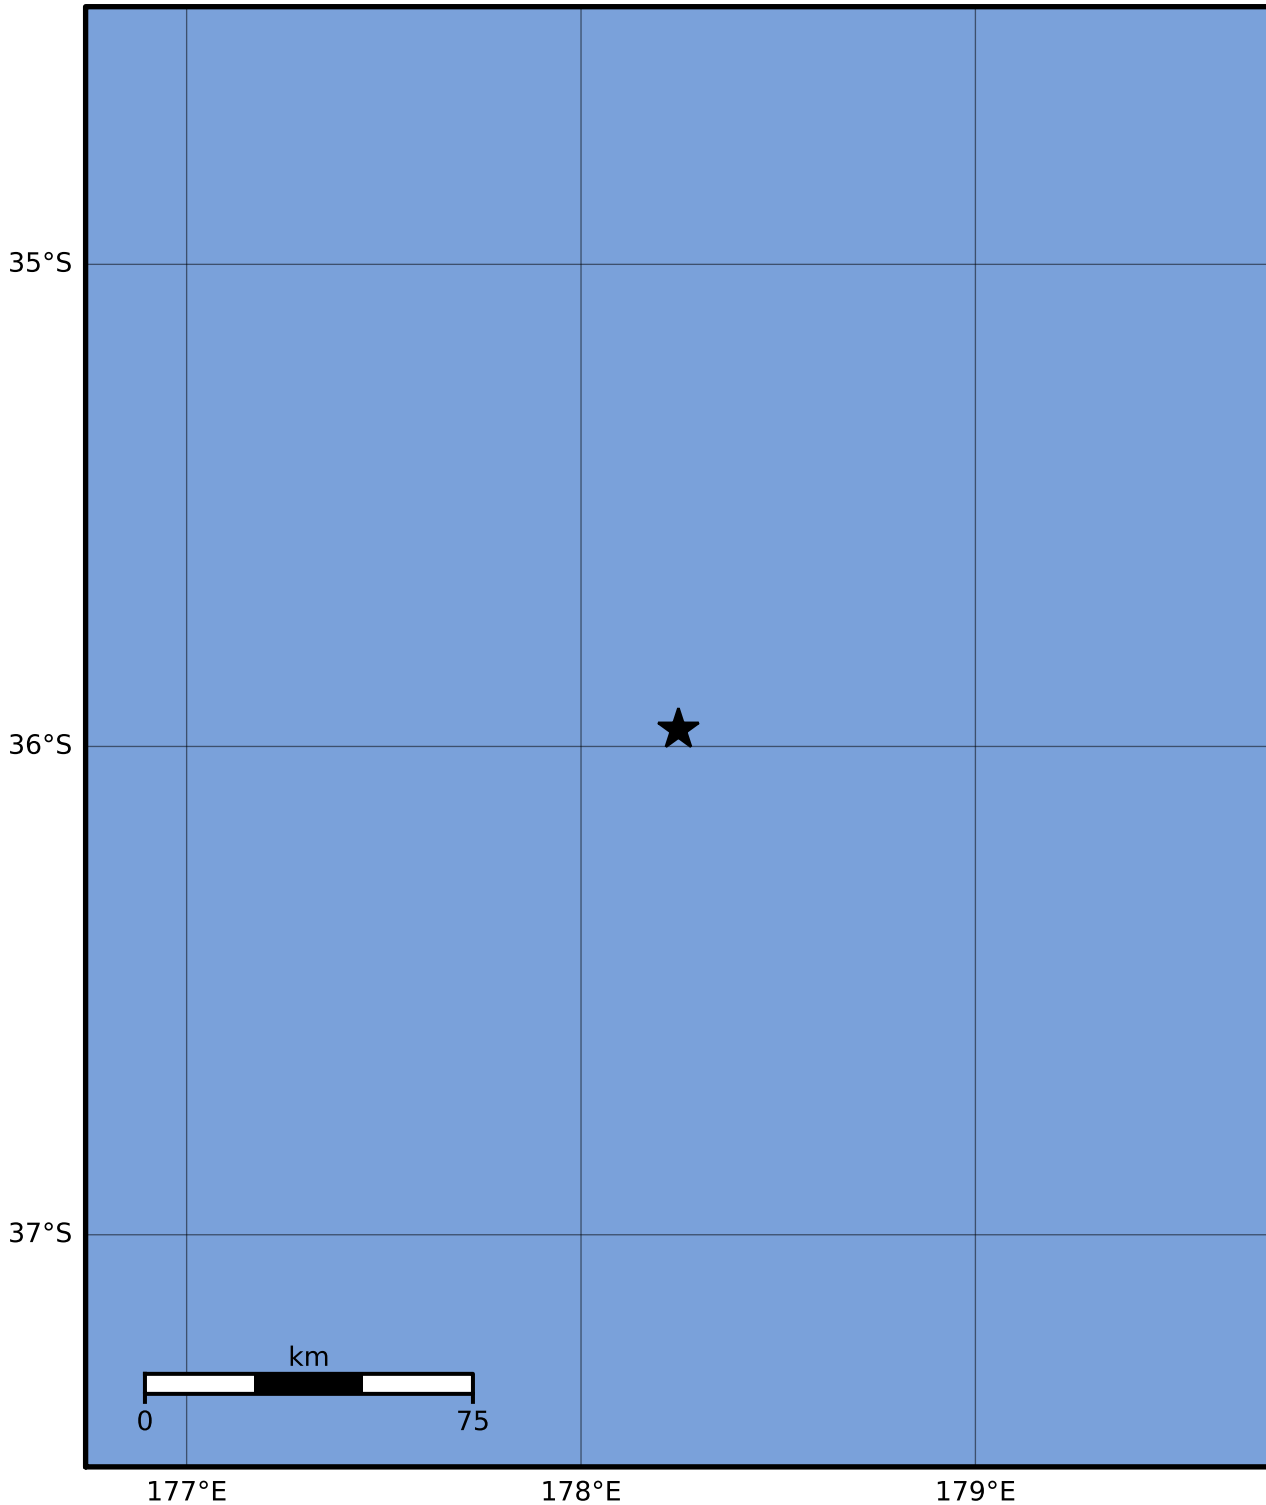

Macroseismic Intensity Map GNS Science

ShakeMap: Raukumara Plain

Jun 08, 2023 02:21:08 UTC M3.4 S35.97 E178.25 Depth: 167.8km ID:2023p427293

SHAKING	Not felt	Weak	Light	Moderate	Strong	Very strong	Severe	Violent	Extreme
DAMAGE	None	None	None	Very light	Light	Moderate	Moderate/heavy	Heavy	Very heavy
PGA(%g)	<0.0464	0.29	1.63	5.16	12.5	22.4	40.2	72.2	>129
PGV(cm/s)	<0.0215	0.125	1.04	4.31	14.5	26.4	48.3	88.4	>162
INTENSITY	I	II-III	IV	V	VI	VII	VIII	IX	X+

Scale based on Moratalla et al.(2021) and Worden et al.(2012) Version 1: Processed 2023-06-08T02:27:01Z

△ Seismic Instrument ○ Reported Intensity

★ Epicenter