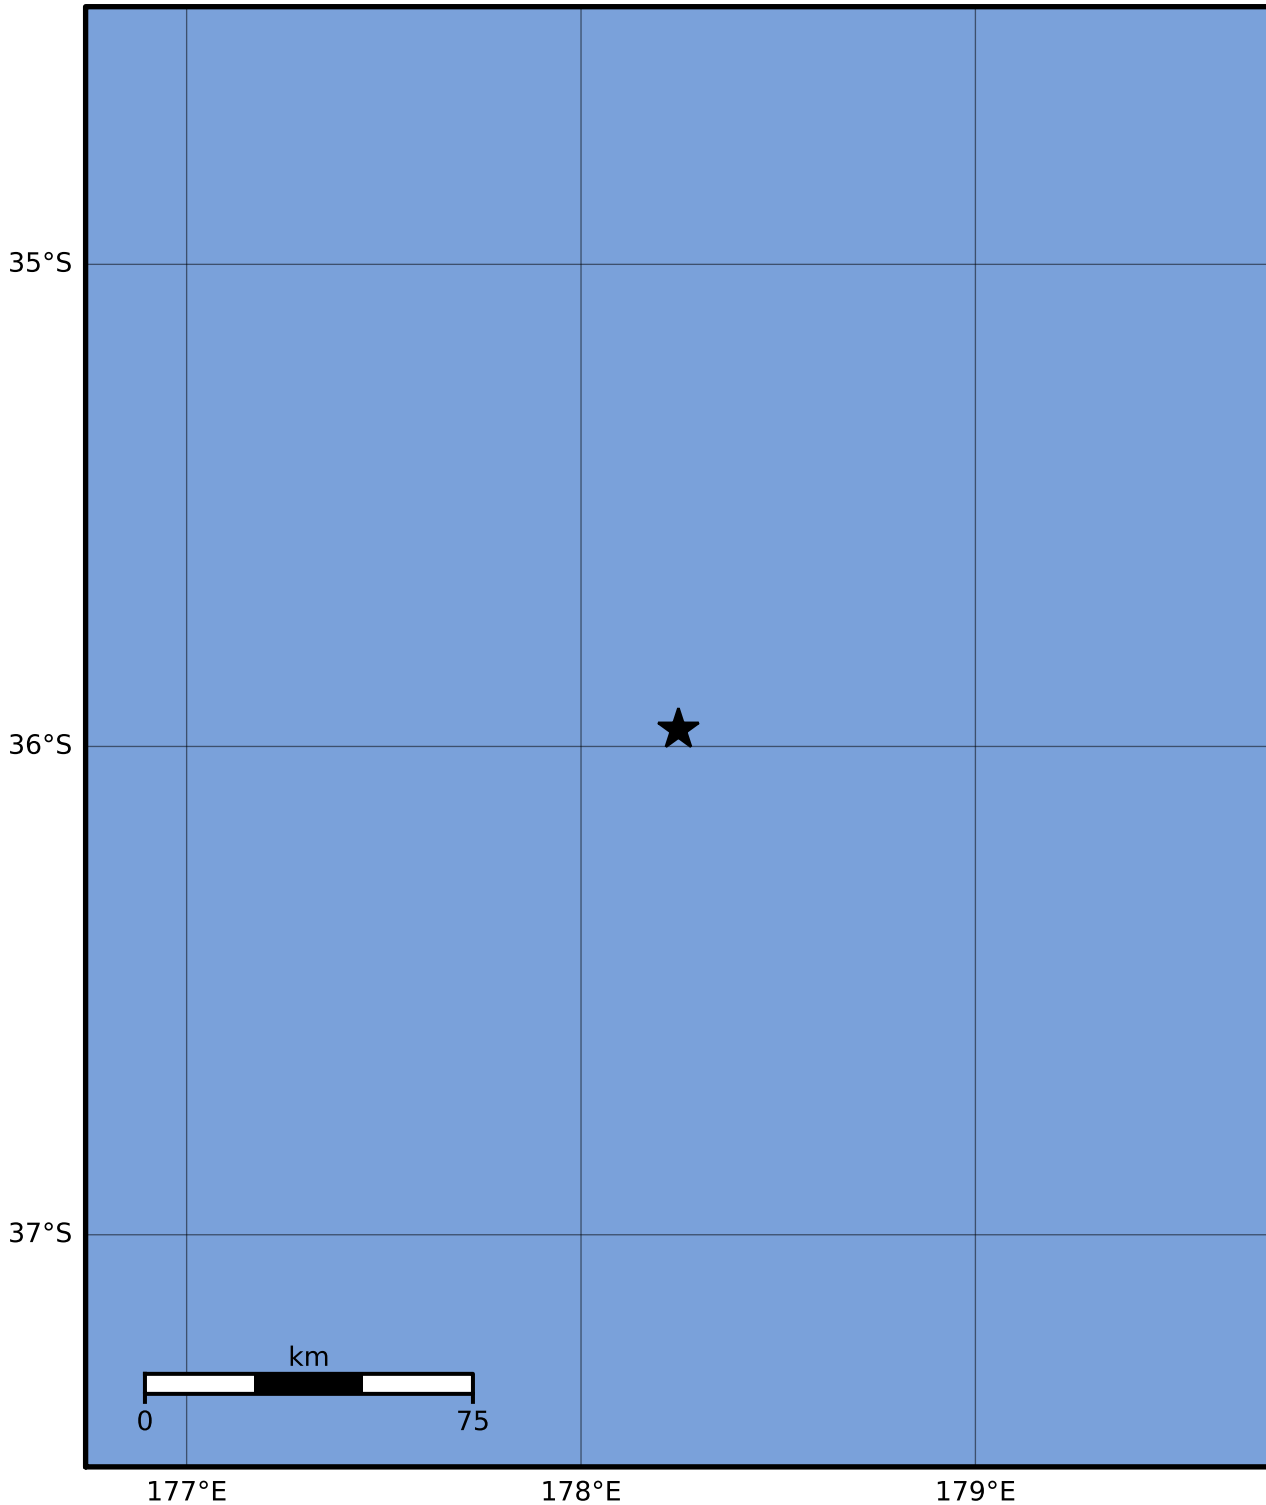

Macroseismic Intensity Map GNS Science

ShakeMap: Raukumara Plain

Jun 08, 2023 02:21:08 UTC M3.4 S35.97 E178.25 Depth: 167.8km ID:2023p427293

SHAKING	Not felt	Weak	Light	Moderate	Strong	Very strong	Severe	Violent	Extreme
DAMAGE	None	None	None	Very light	Light	Moderate	Moderate/heavy	Heavy	Very heavy
PGA(%g)	<0.0464	0.29	1.63	5.16	12.5	22.4	40.2	72.2	>129
PGV(cm/s)	<0.0215	0.125	1.04	4.31	14.5	26.4	48.3	88.4	>162
INTENSITY	I	II-III	IV	V	VI	VII	VIII	IX	X+

Scale based on Moratalla et al.(2021) and Worden et al.(2012) Version 3: Processed 2023-06-08T02:39:46Z
 Δ Seismic Instrument ○ Reported Intensity ★ Epicenter