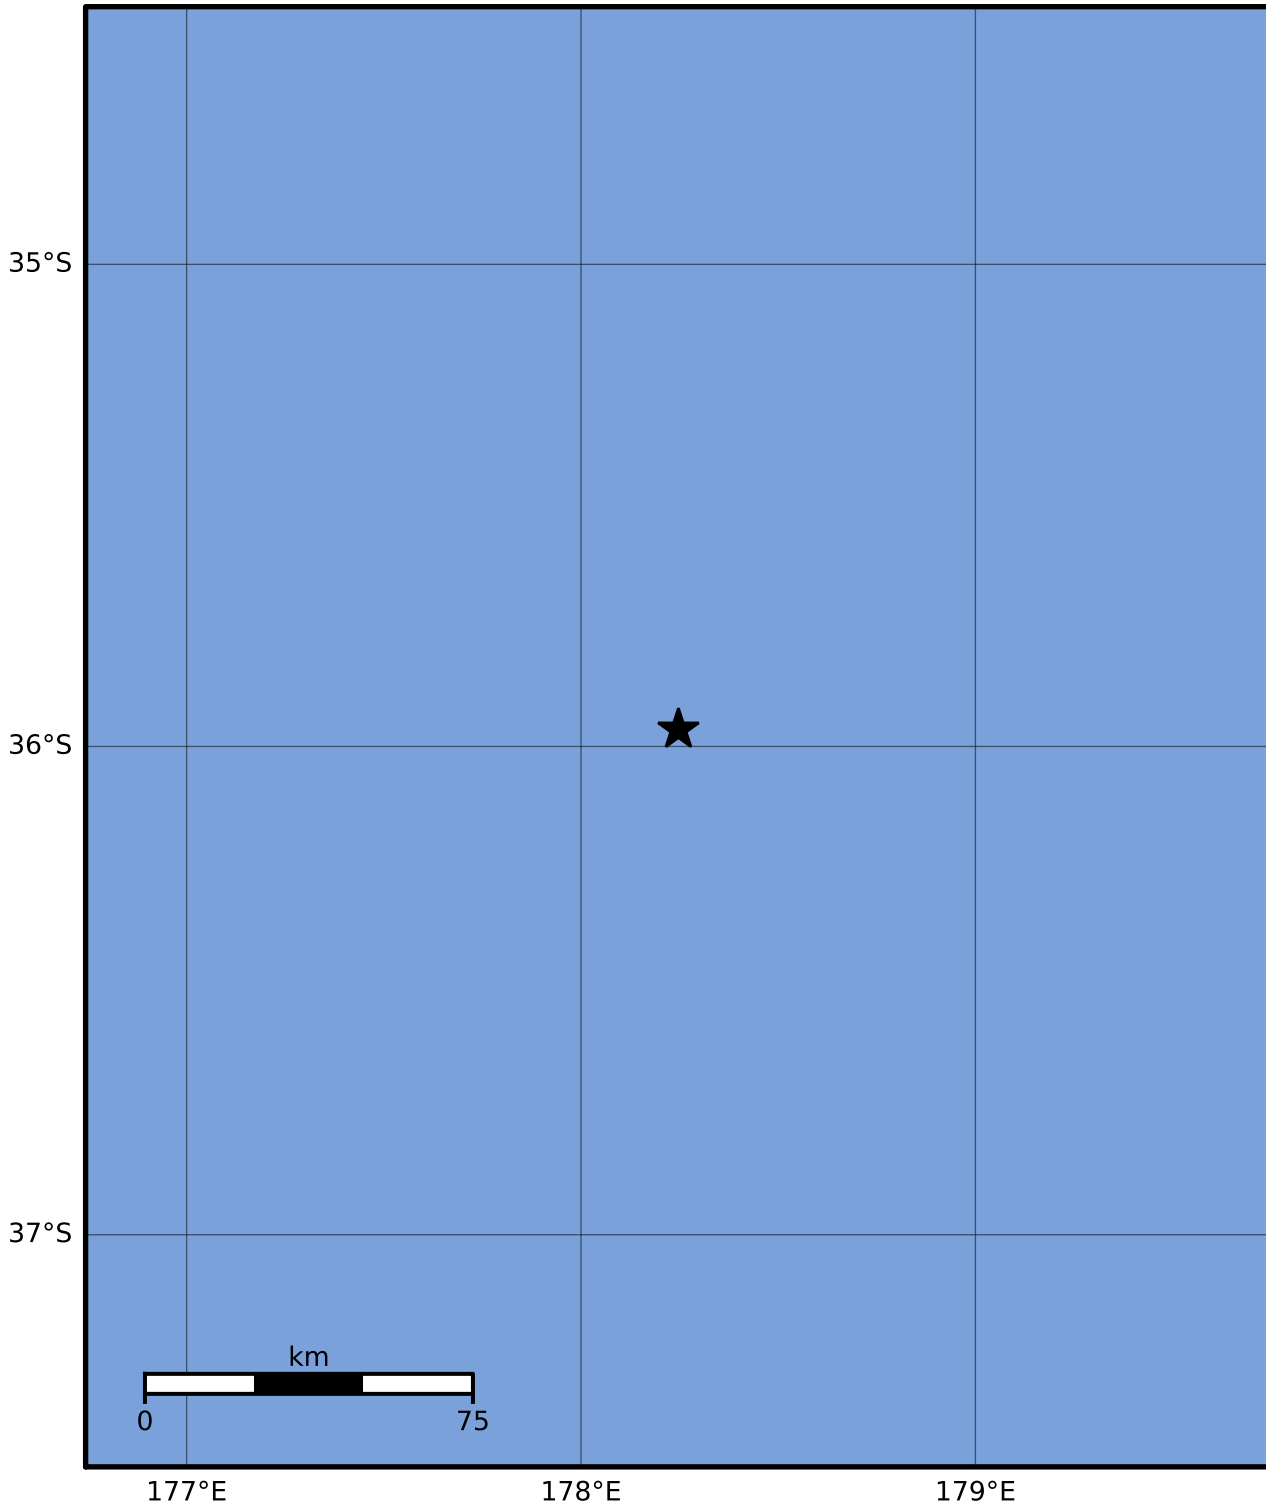

Macroseismic Intensity Map GNS Science

ShakeMap: Raukumara Plain

Jun 08, 2023 02:21:08 UTC M3.4 S35.97 E178.25 Depth: 167.8km ID:2023p427293

SHAKING	Not felt	Weak	Light	Moderate	Strong	Very strong	Severe	Violent	Extreme
DAMAGE	None	None	None	Very light	Light	Moderate	Moderate/heavy	Heavy	Very heavy
PGA(%g)	<0.0464	0.29	1.63	5.16	12.5	22.4	40.2	72.2	>129
PGV(cm/s)	<0.0215	0.125	1.04	4.31	14.5	26.4	48.3	88.4	>162
INTENSITY	I	II-III	IV	V	VI	VII	VIII	IX	X+

Scale based on Moratalla et al.(2021) and Worden et al.(2012) Version 4: Processed 2023-06-08T02:45:21Z
 Δ Seismic Instrument ○ Reported Intensity ★ Epicenter