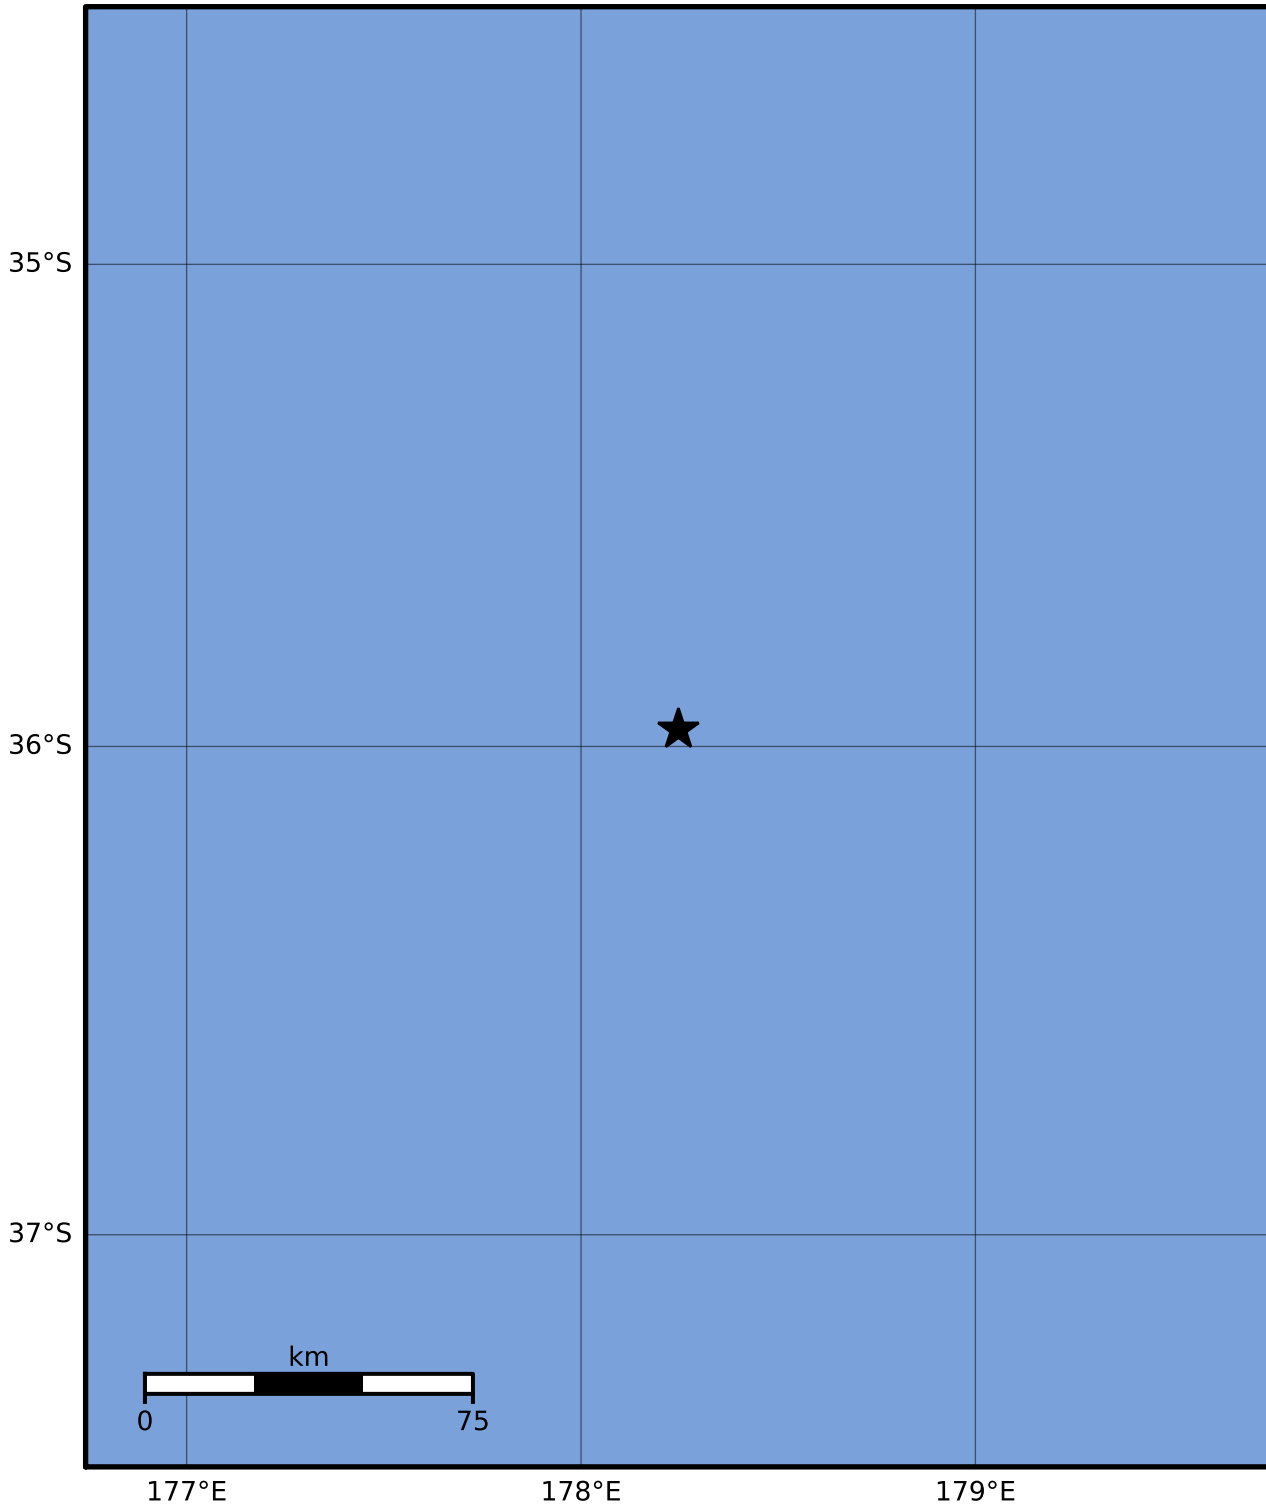

Macroseismic Intensity Map GNS Science

ShakeMap: Raukumara Plain

Jun 08, 2023 02:21:08 UTC M3.4 S35.97 E178.25 Depth: 167.8km ID:2023p427293

SHAKING	Not felt	Weak	Light	Moderate	Strong	Very strong	Severe	Violent	Extreme
DAMAGE	None	None	None	Very light	Light	Moderate	Moderate/heavy	Heavy	Very heavy
PGA(%g)	<0.0464	0.29	1.63	5.16	12.5	22.4	40.2	72.2	>129
PGV(cm/s)	<0.0215	0.125	1.04	4.31	14.5	26.4	48.3	88.4	>162
INTENSITY	I	II-III	IV	V	VI	VII	VIII	IX	X+

Scale based on Moratalla et al.(2021) and Worden et al.(2012) Version 5: Processed 2023-06-08T02:51:55Z

△ Seismic Instrument ○ Reported Intensity

★ Epicenter