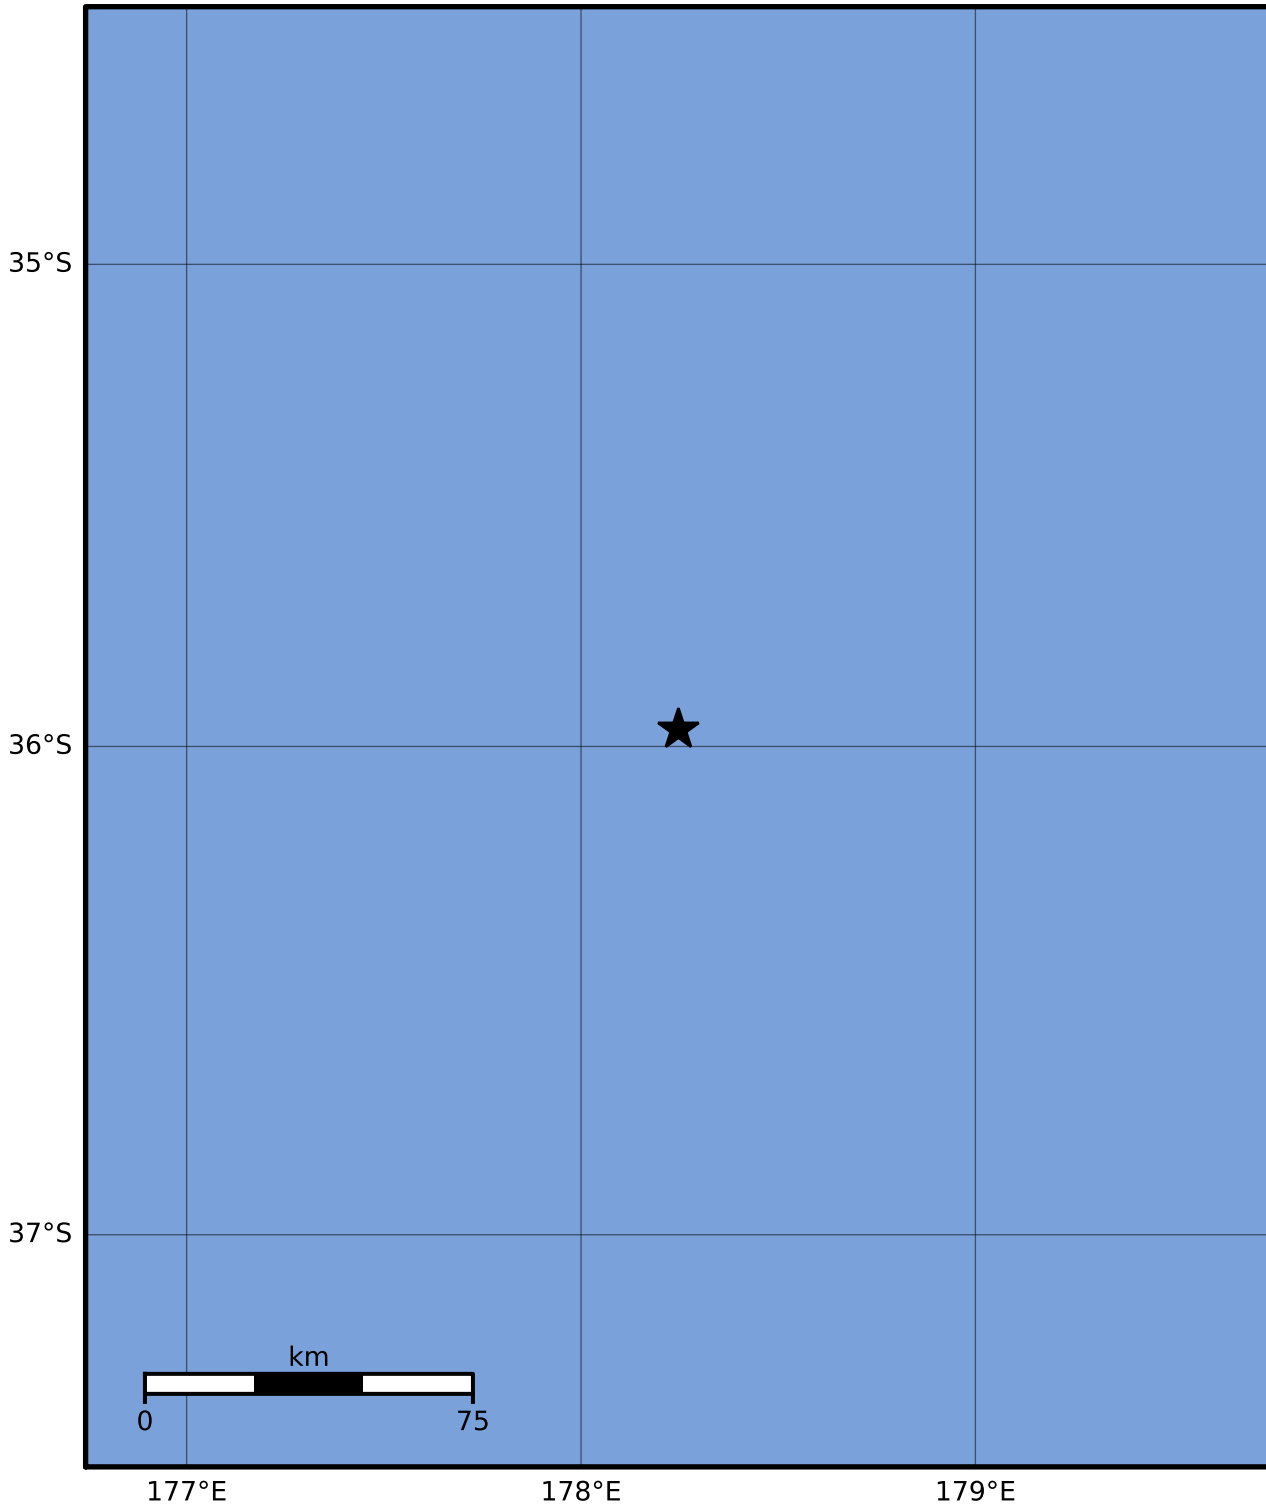

Macroseismic Intensity Map GNS Science

ShakeMap: Raukumara Plain

Jun 08, 2023 02:21:08 UTC M3.4 S35.97 E178.25 Depth: 167.8km ID:2023p427293

SHAKING	Not felt	Weak	Light	Moderate	Strong	Very strong	Severe	Violent	Extreme
DAMAGE	None	None	None	Very light	Light	Moderate	Moderate/heavy	Heavy	Very heavy
PGA(%g)	<0.0464	0.29	1.63	5.16	12.5	22.4	40.2	72.2	>129
PGV(cm/s)	<0.0215	0.125	1.04	4.31	14.5	26.4	48.3	88.4	>162
INTENSITY	I	II-III	IV	V	VI	VII	VIII	IX	X+

Scale based on Moratalla et al.(2021) and Worden et al.(2012) Version 6: Processed 2023-06-08T03:21:52Z
 Δ Seismic Instrument ○ Reported Intensity ★ Epicenter