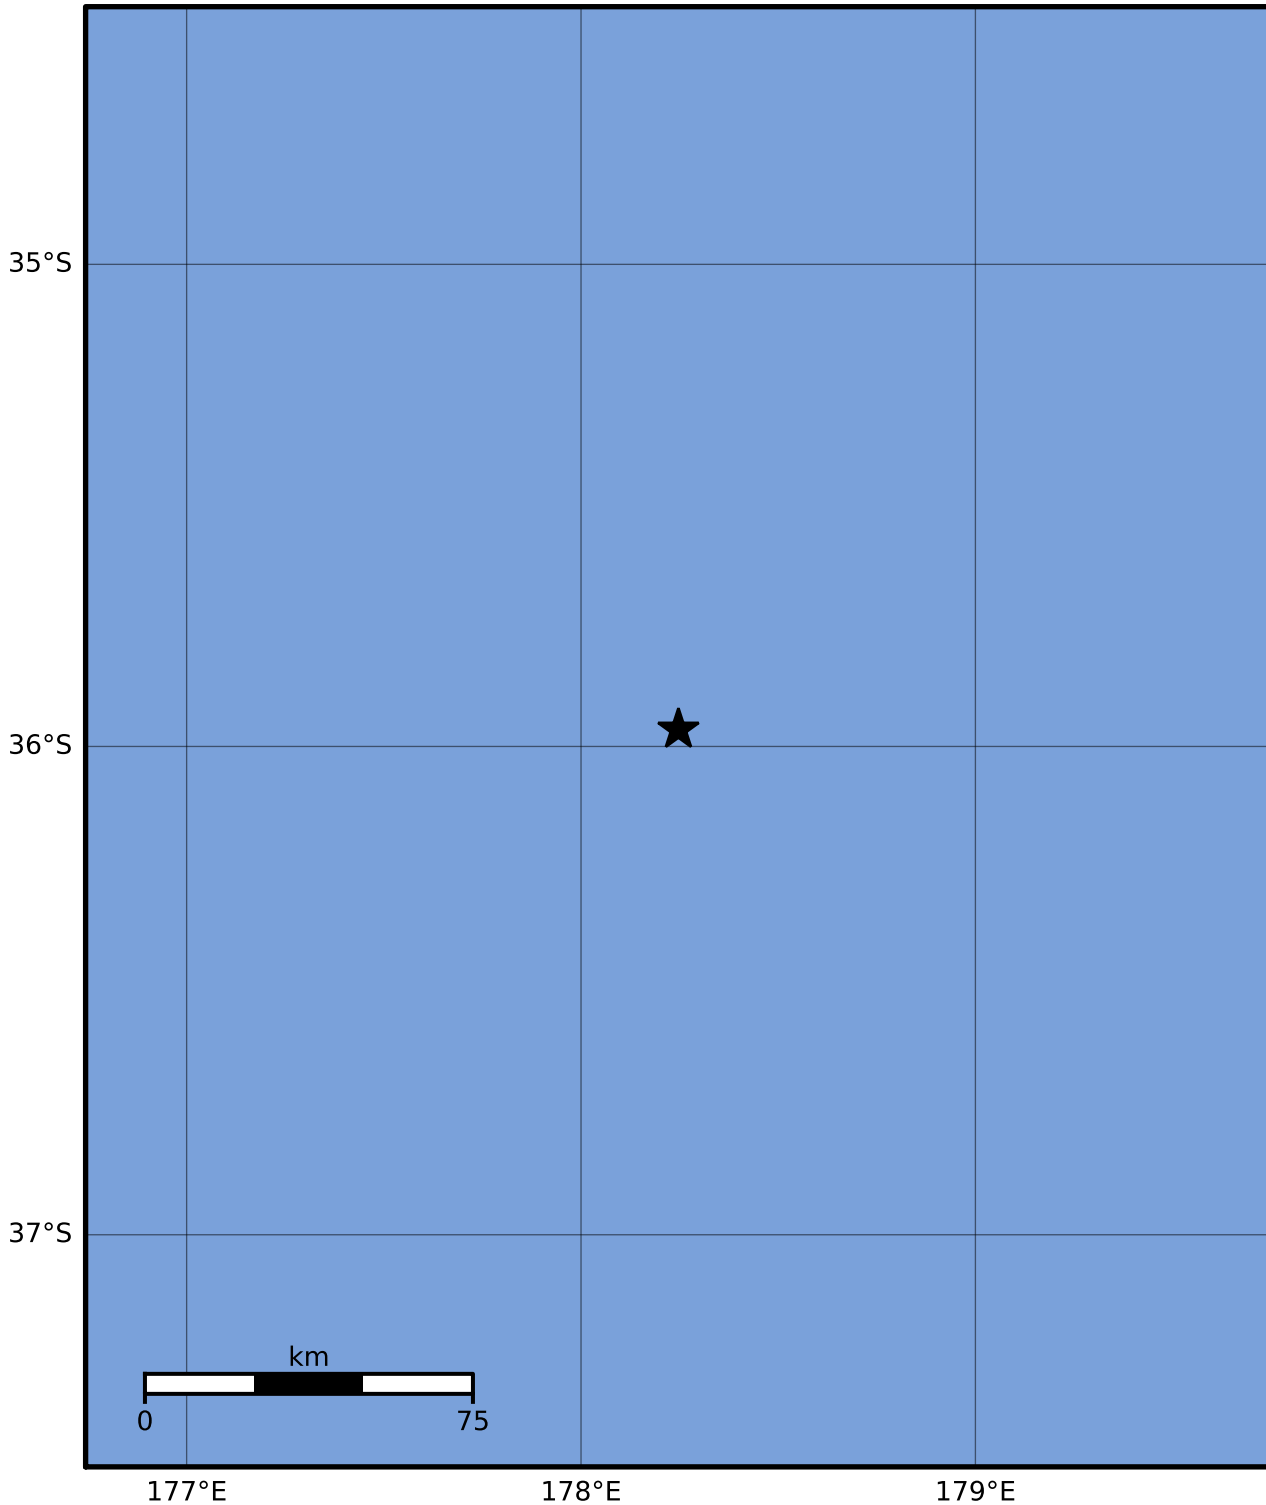

Macroseismic Intensity Map GNS Science

ShakeMap: Raukumara Plain

Jun 08, 2023 02:21:08 UTC M3.4 S35.97 E178.25 Depth: 167.8km ID:2023p427293

SHAKING	Not felt	Weak	Light	Moderate	Strong	Very strong	Severe	Violent	Extreme
DAMAGE	None	None	None	Very light	Light	Moderate	Moderate/heavy	Heavy	Very heavy
PGA(%g)	<0.0464	0.29	1.63	5.16	12.5	22.4	40.2	72.2	>129
PGV(cm/s)	<0.0215	0.125	1.04	4.31	14.5	26.4	48.3	88.4	>162
INTENSITY	I	II-III	IV	V	VI	VII	VIII	IX	X+

Scale based on Moratalla et al.(2021) and Worden et al.(2012) Version 10: Processed 2023-06-09T02:22:00Z

△ Seismic Instrument ○ Reported Intensity ★ Epicenter