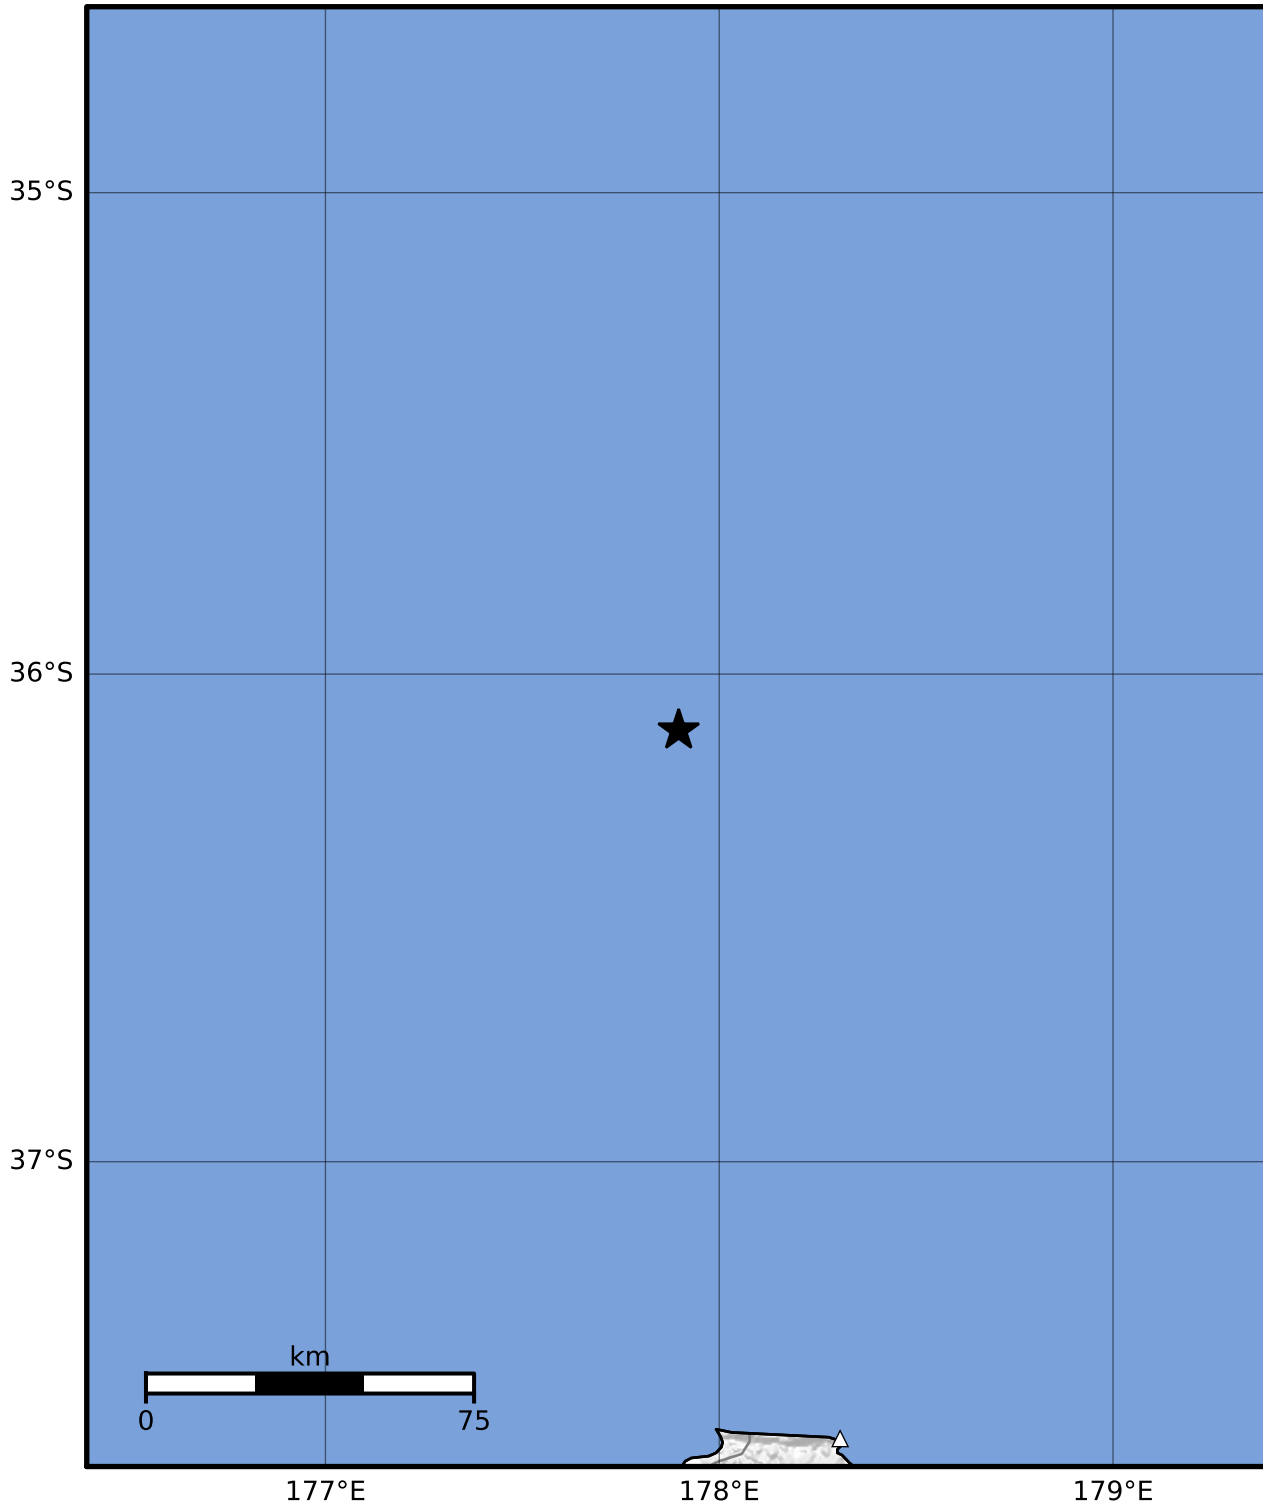

Macroseismic Intensity Map GNS Science

ShakeMap: Raukumara Plain

Jun 08, 2023 02:21:09 UTC M3.3 S36.12 E177.90 Depth: 183.7km ID:2023p427293

SHAKING	Not felt	Weak	Light	Moderate	Strong	Very strong	Severe	Violent	Extreme
DAMAGE	None	None	None	Very light	Light	Moderate	Moderate/heavy	Heavy	Very heavy
PGA(%g)	<0.0464	0.29	1.63	5.16	12.5	22.4	40.2	72.2	>129
PGV(cm/s)	<0.0215	0.125	1.04	4.31	14.5	26.4	48.3	88.4	>162
INTENSITY	I	II-III	IV	V	VI	VII	VIII	IX	X+

Scale based on Moratalla et al.(2021) and Worden et al.(2012) Version 11: Processed 2023-06-21T01:19:50Z

△ Seismic Instrument ○ Reported Intensity

★ Epicenter