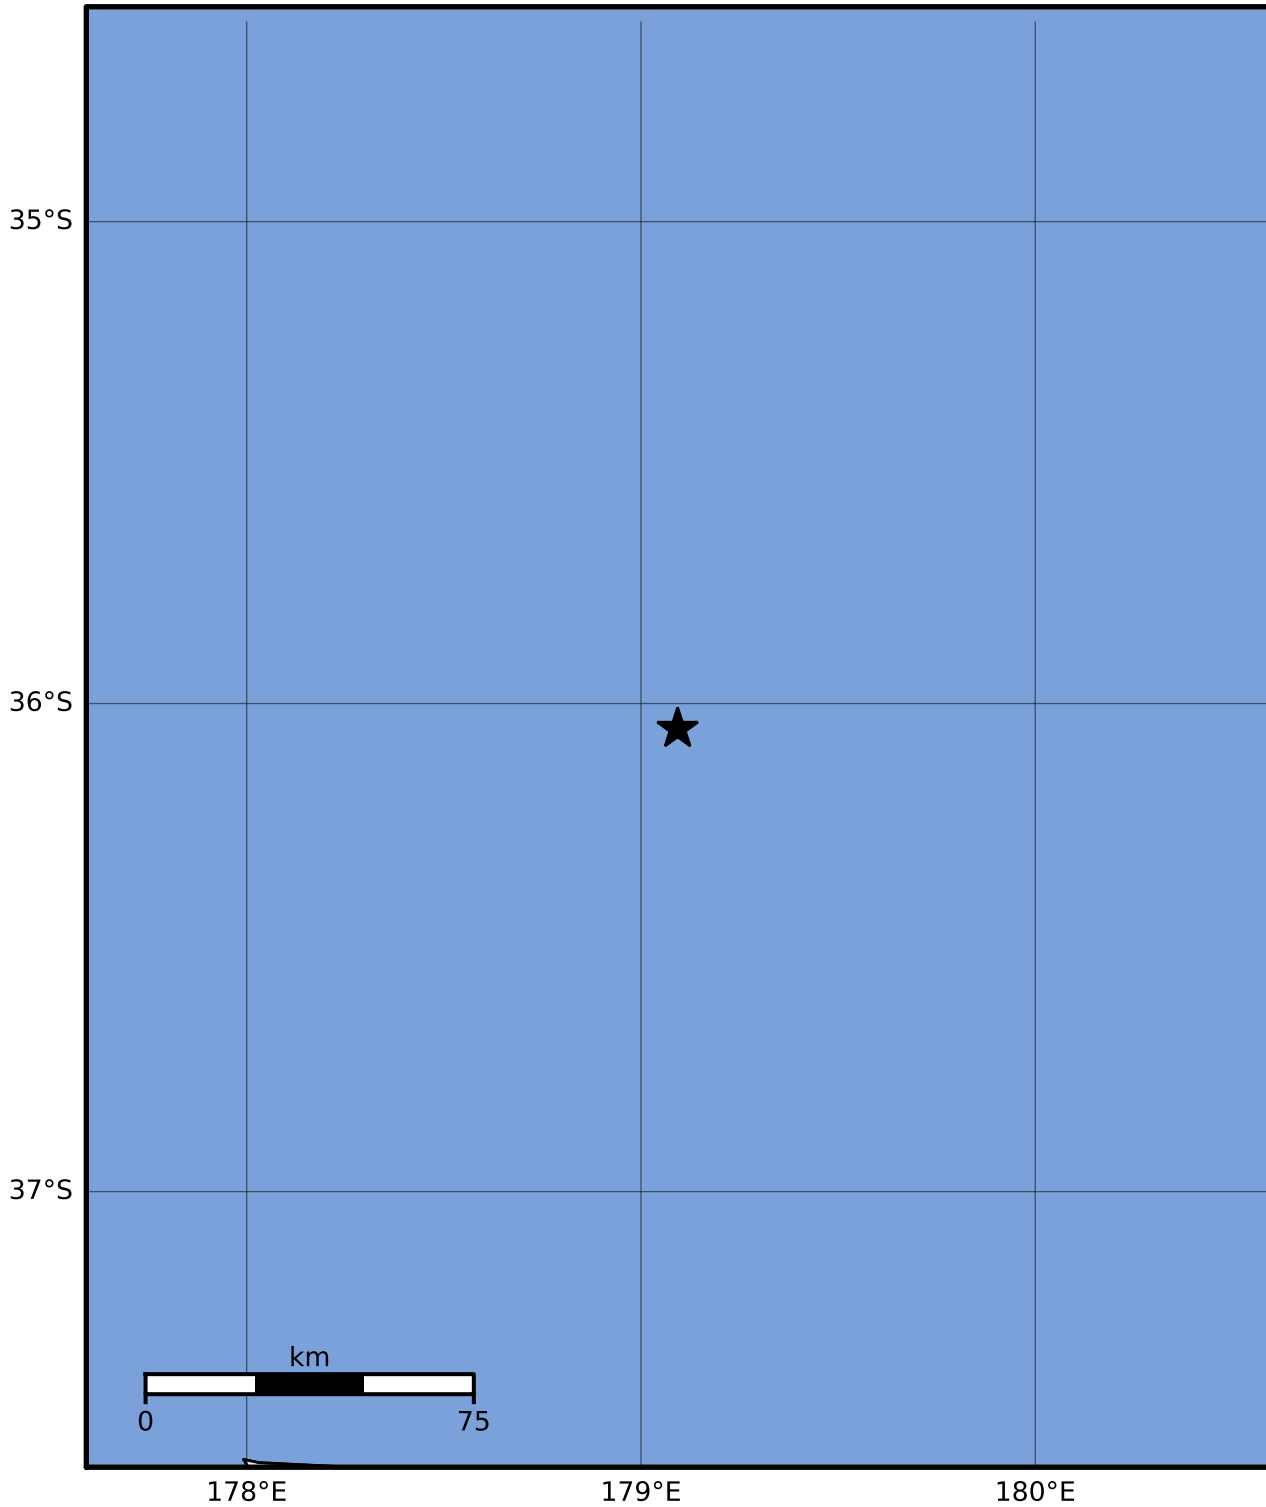

Macroseismic Intensity Map GNS Science

ShakeMap: Raukumara Plain

Jun 09, 2023 11:44:58 UTC M3.4 S36.05 E179.09 Depth: 227.5km ID:2023p431053

SHAKING	Not felt	Weak	Light	Moderate	Strong	Very strong	Severe	Violent	Extreme
DAMAGE	None	None	None	Very light	Light	Moderate	Moderate/heavy	Heavy	Very heavy
PGA(%g)	<0.0464	0.29	1.63	5.16	12.5	22.4	40.2	72.2	>129
PGV(cm/s)	<0.0215	0.125	1.04	4.31	14.5	26.4	48.3	88.4	>162
INTENSITY	I	II-III	IV	V	VI	VII	VIII	IX	X+

Scale based on Moratalla et al.(2021) and Worden et al.(2012) Version 5: Processed 2023-06-09T12:16:29Z

△ Seismic Instrument ○ Reported Intensity ★ Epicenter