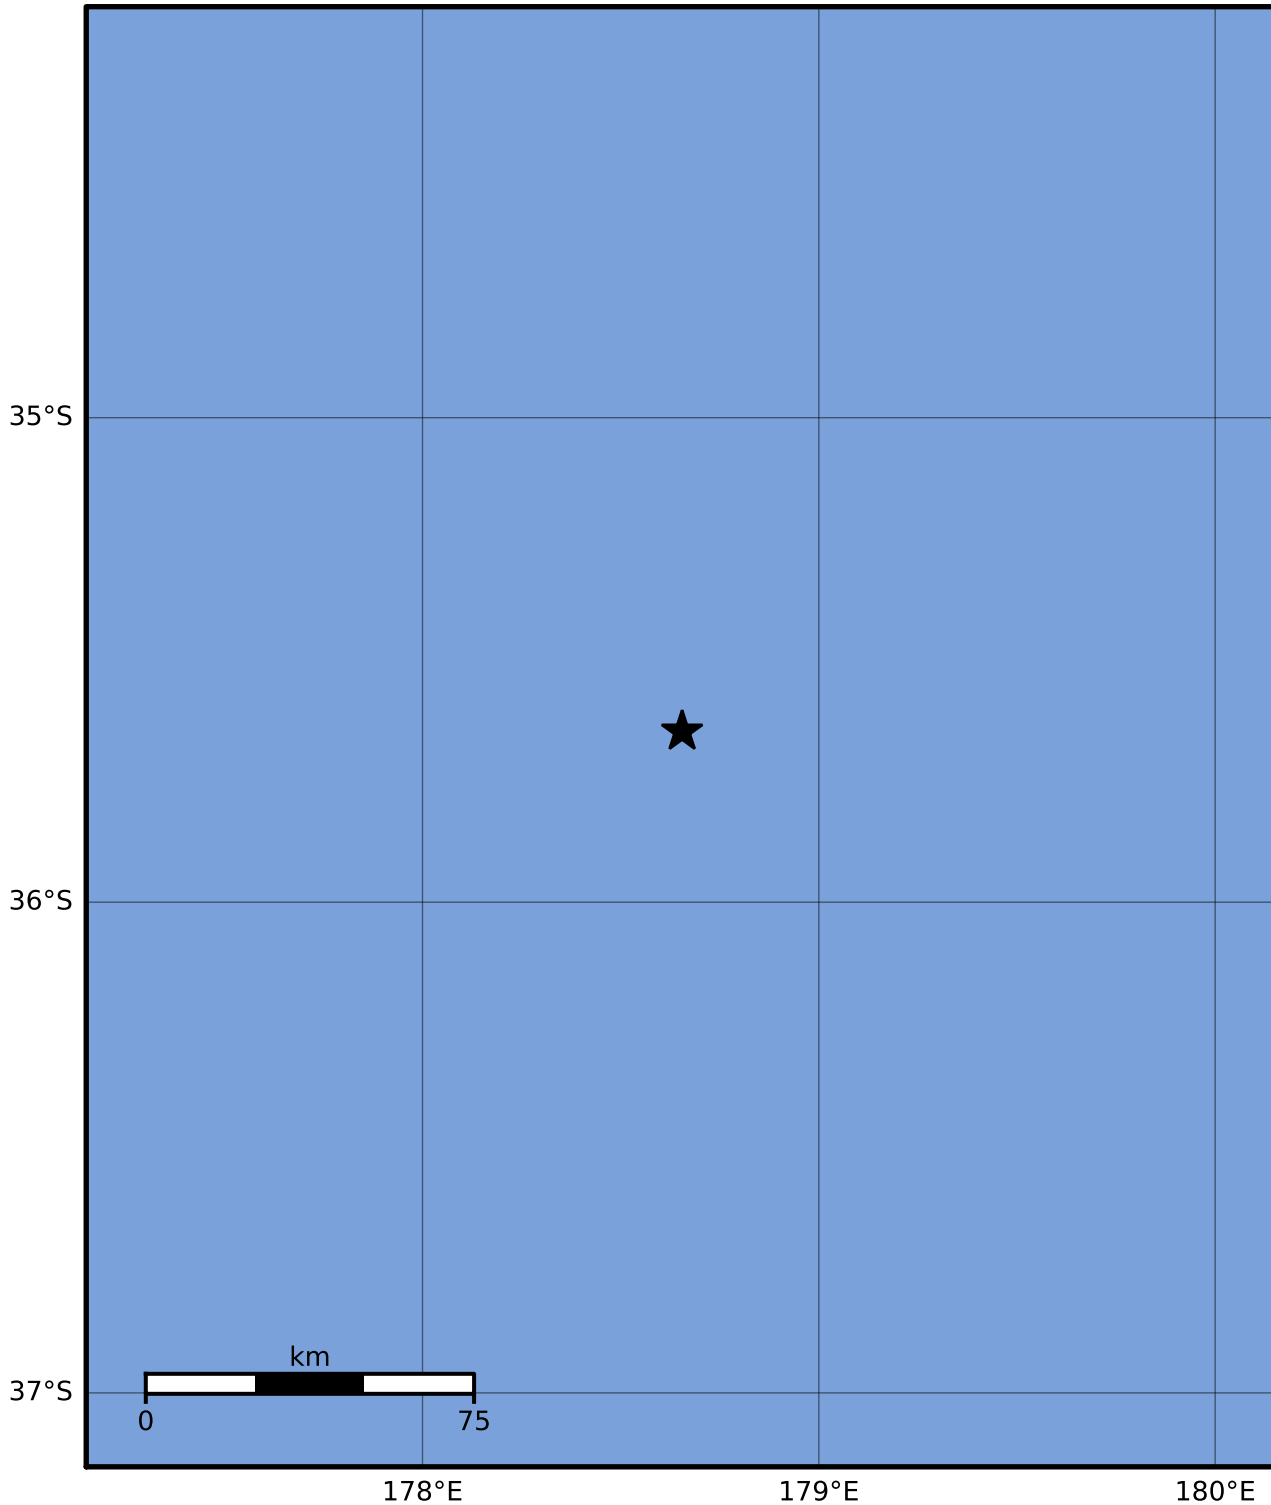

Macroseismic Intensity Map GNS Science

ShakeMap: Raukumara Plain

Jun 09, 2023 11:44:58 UTC M3.4 S35.65 E178.66 Depth: 180.1km ID:2023p431053

SHAKING	Not felt	Weak	Light	Moderate	Strong	Very strong	Severe	Violent	Extreme
DAMAGE	None	None	None	Very light	Light	Moderate	Moderate/heavy	Heavy	Very heavy
PGA(%g)	<0.0464	0.29	1.63	5.16	12.5	22.4	40.2	72.2	>129
PGV(cm/s)	<0.0215	0.125	1.04	4.31	14.5	26.4	48.3	88.4	>162
INTENSITY	I	II-III	IV	V	VI	VII	VIII	IX	X+

Scale based on Moratalla et al.(2021) and Worden et al.(2012) Version 9: Processed 2023-06-09T12:41:15Z

△ Seismic Instrument ○ Reported Intensity

★ Epicenter