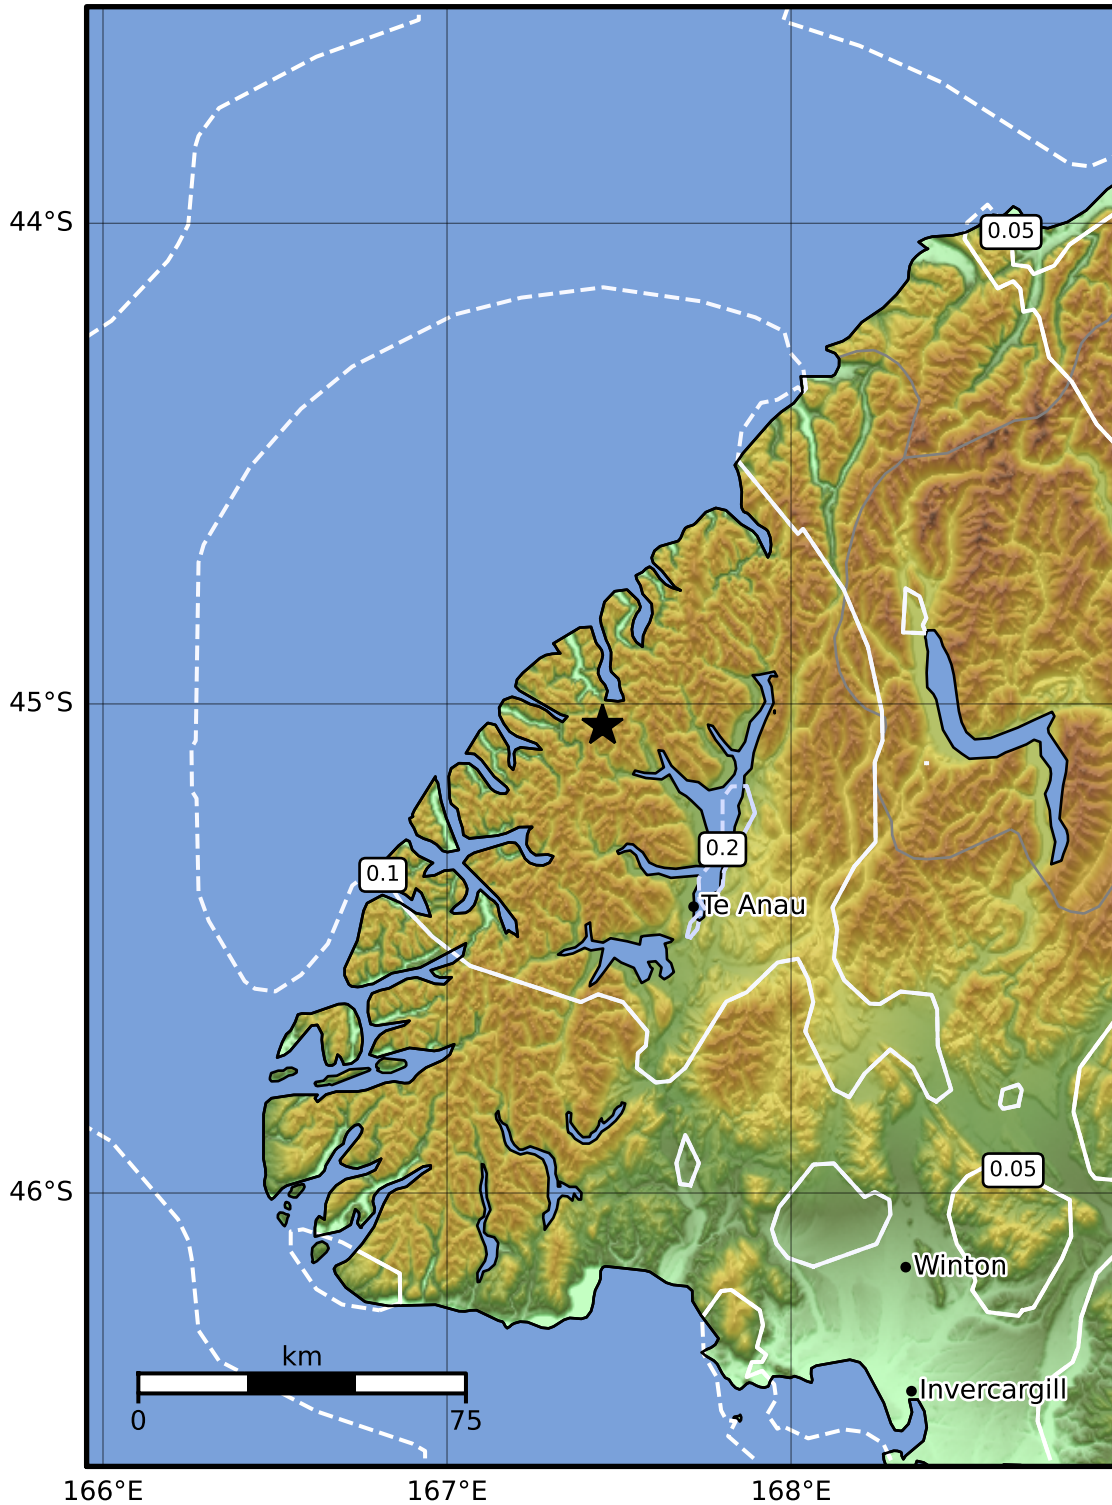

0.3 Second Peak Spectral Acceleration Map GNS Science
ShakeMap: Fiordland

Jun 12, 2023 06:10:02 UTC M3.7 S45.05 E167.45 Depth: 111.1km ID:2023p438532

SA(0.3) (%g)	0.1	0.2	0.5	1	2	5	10	20	50	100	200
--------------	-----	-----	-----	---	---	---	----	----	----	-----	-----

Scale based on Moratalla et al.(2021) and Worden et al.(2012) Version 2: Processed 2023-06-12T06:17:37Z

△ Seismic Instrument ○ Reported Intensity ★ Epicenter