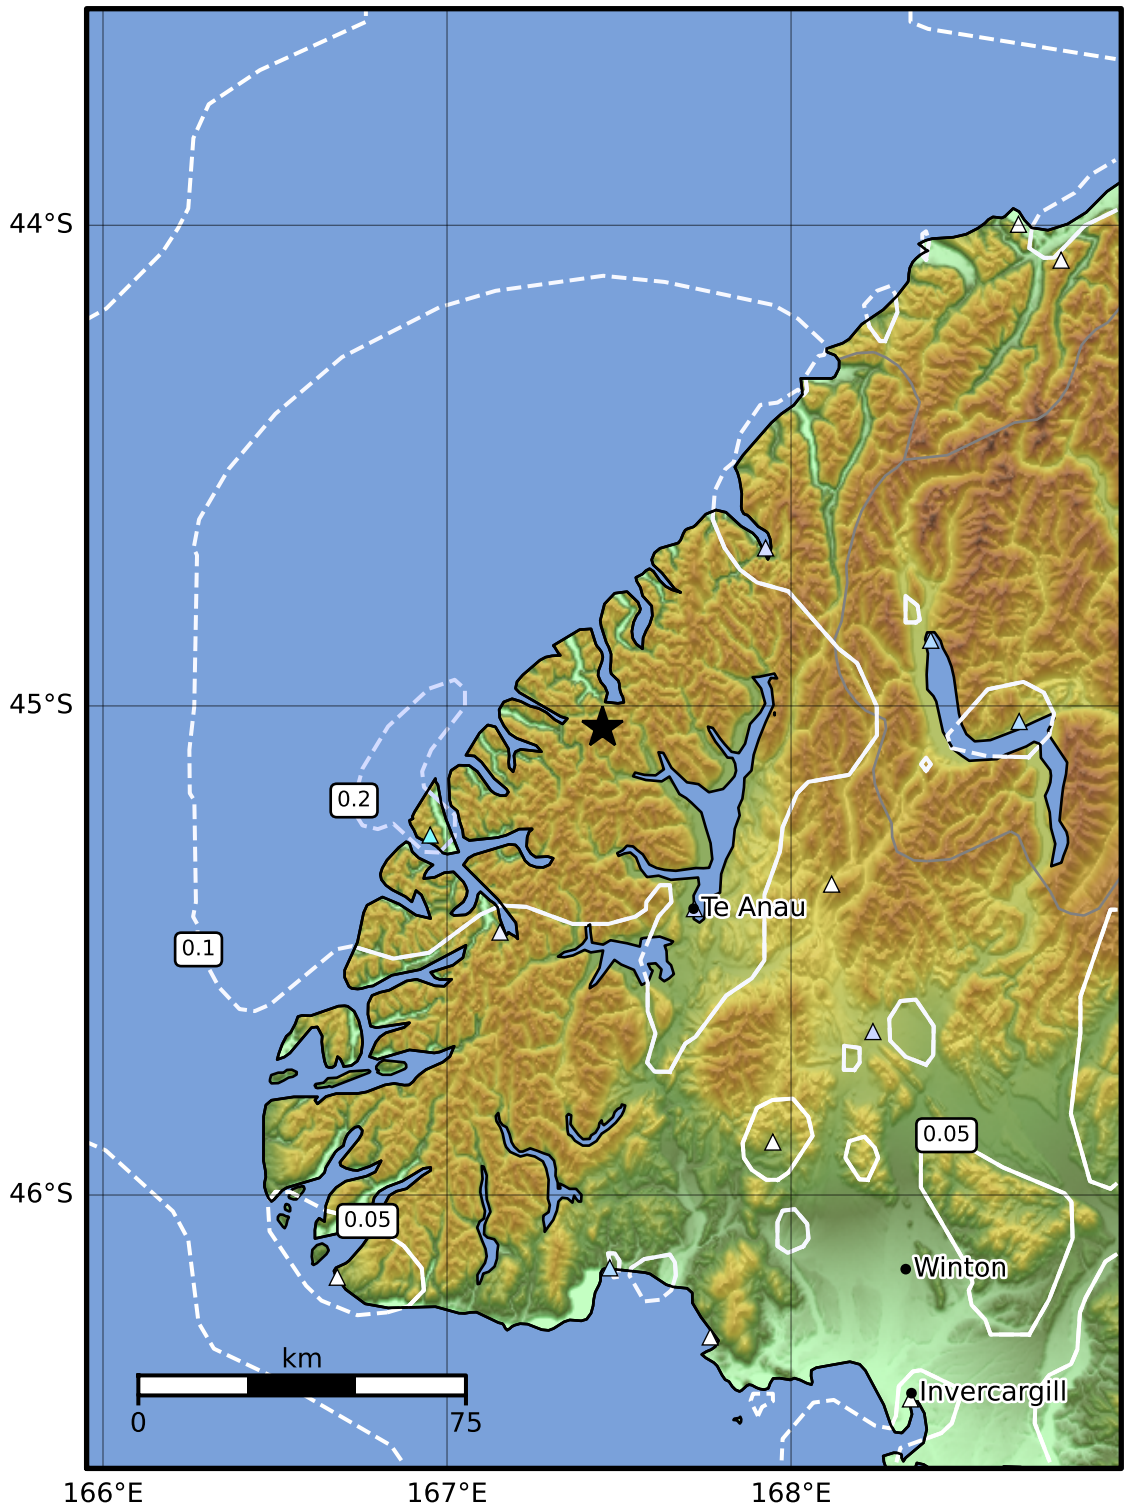

0.3 Second Peak Spectral Acceleration Map GNS Science

ShakeMap: Fiordland

Jun 12, 2023 06:10:02 UTC M3.7 S45.05 E167.45 Depth: 111.1km ID:2023p438532

<b>SA(0.3) (%g)</b>	<b>0.1</b>	<b>0.2</b>	<b>0.5</b>	<b>1</b>	<b>2</b>	<b>5</b>	<b>10</b>	<b>20</b>	<b>50</b>	<b>100</b>	<b>200</b>
---------------------	------------	------------	------------	----------	----------	----------	-----------	-----------	-----------	------------	------------

Scale based on Moratalla et al.(2021) and Worden et al.(2012) Version 3: Processed 2023-06-12T06:23:11Z

△ Seismic Instrument ○ Reported Intensity ★ Epicenter