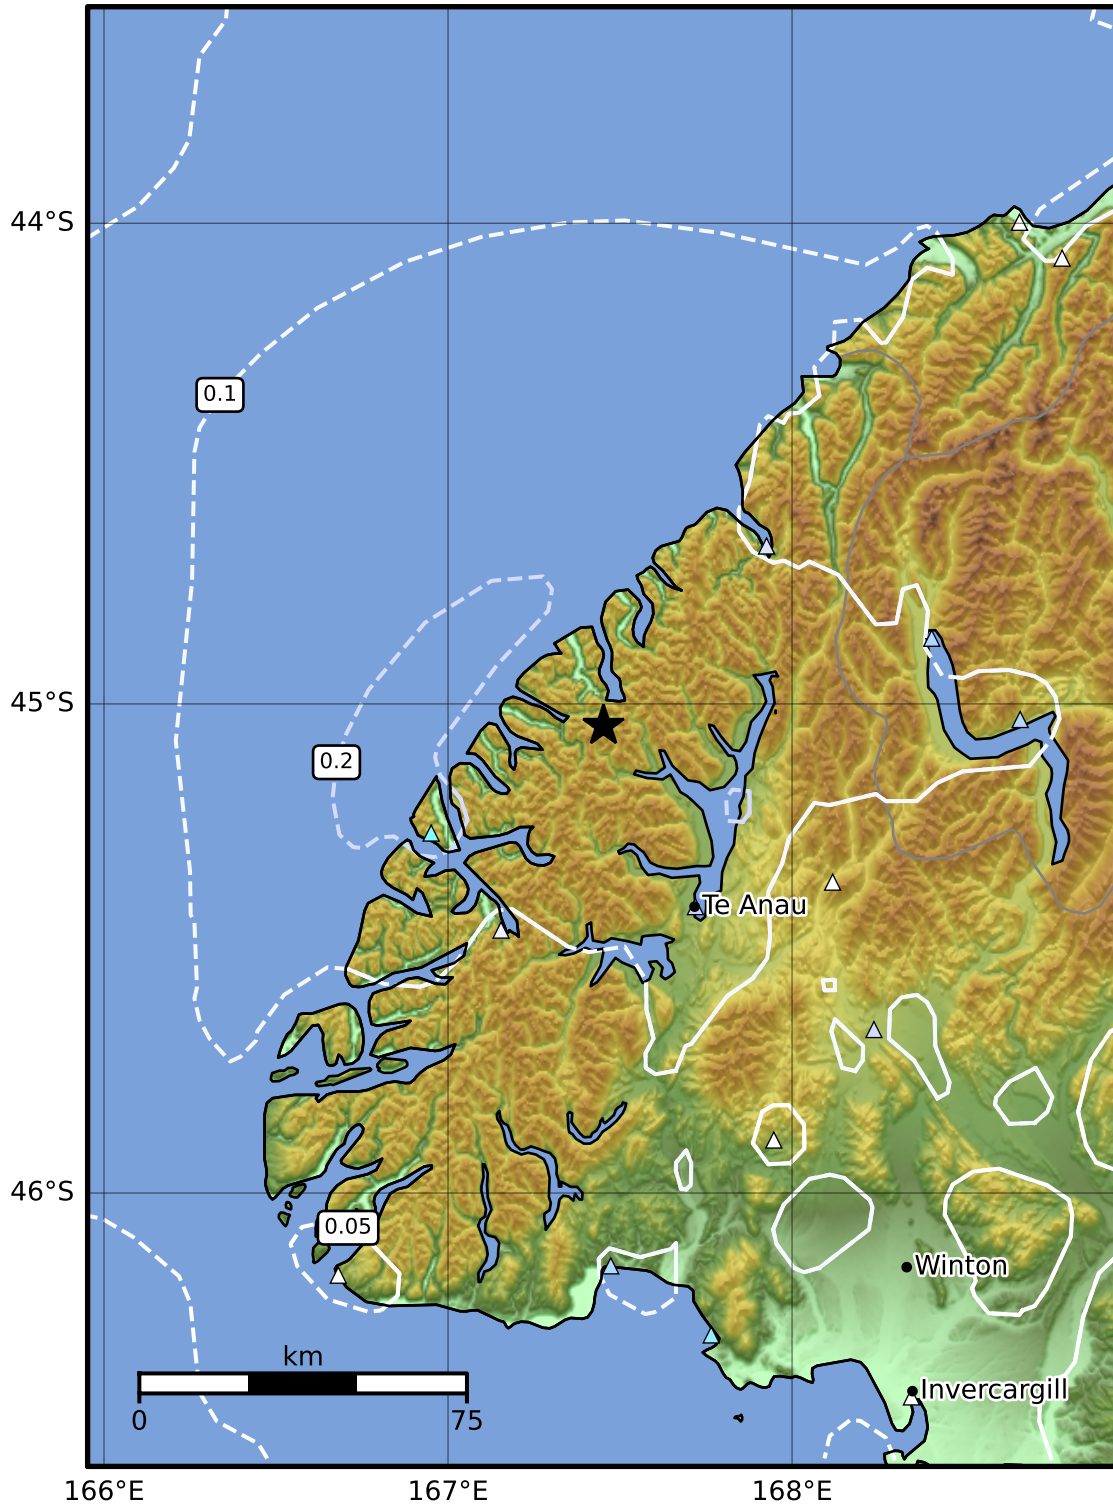

0.3 Second Peak Spectral Acceleration Map GNS Science
ShakeMap: Fiordland

Jun 12, 2023 06:10:02 UTC M3.8 S45.05 E167.45 Depth: 111.1km ID:2023p438532

SA(0.3) (%g)	0.1	0.2	0.5	1	2	5	10	20	50	100	200
--------------	-----	-----	-----	---	---	---	----	----	----	-----	-----

Scale based on Moratalla et al.(2021) and Worden et al.(2012) Version 4: Processed 2023-06-12T06:30:30Z

△ Seismic Instrument ○ Reported Intensity ★ Epicenter